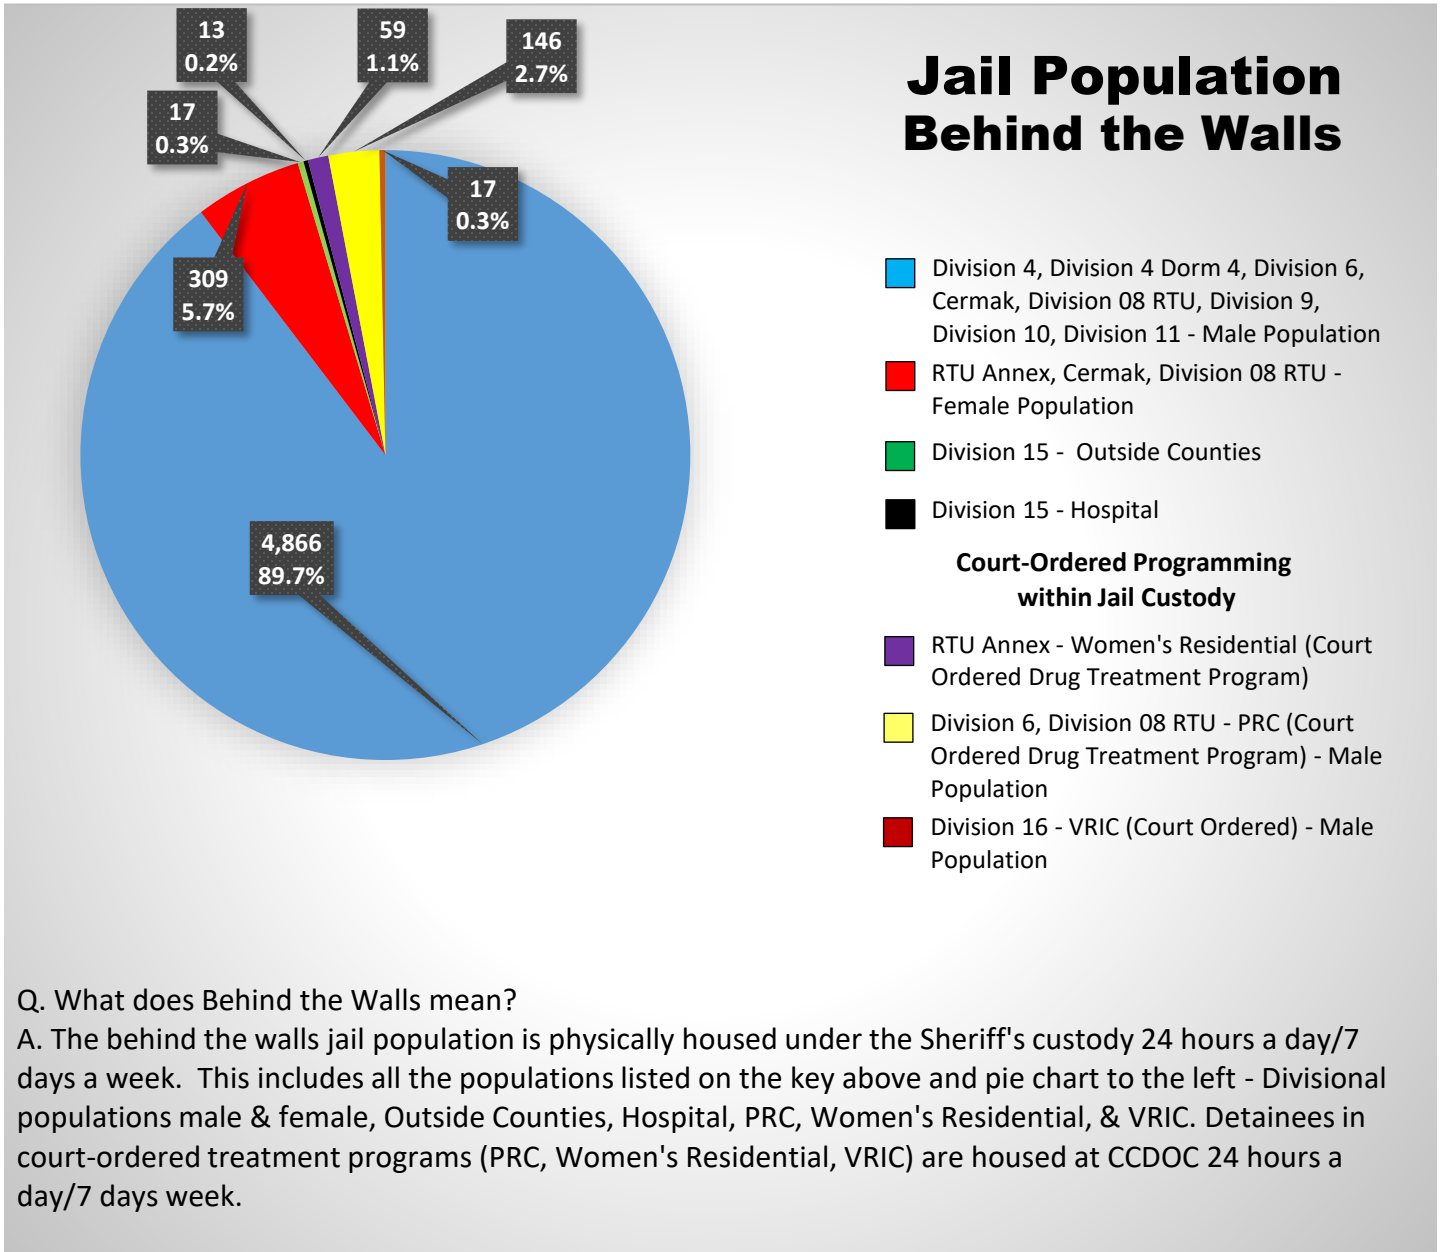

Sheriff's Daily Report 3/23/2020

Under the Custody of the Sheriff	
TOTAL MALE AND FEMALE	7,888
Jail Population	5,427
Community Corrections	2,461

Sheriff's Daily Report

3/23/2020

CCSO Population Demographics