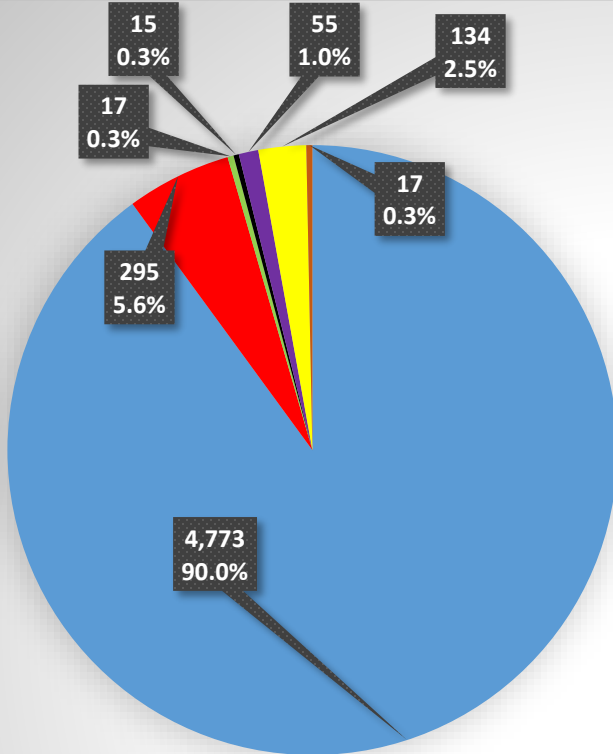

Sheriff's Daily Report
3/25/2020

Under the Custody of the Sheriff	
TOTAL MALE AND FEMALE	7,763
Jail Population	5,306
Community Corrections	2,457

Jail Population Behind the Walls

- Division 4, Division 4 Dorm 4, Division 6, Cermak, Division 08 RTU, Division 9, Division 10, Division 11 - Male Population
 - RTU Annex, Cermak, Division 08 RTU - Female Population
 - Division 15 - Outside Counties
 - Division 15 - Hospital
- Court-Ordered Programming within Jail Custody**
- RTU Annex - Women's Residential (Court Ordered Drug Treatment Program)
 - Division 6, Division 08 RTU - PRC (Court Ordered Drug Treatment Program) - Male Population
 - Division 16 - VRIC (Court Ordered) - Male Population

Q. What does Behind the Walls mean?

A. The behind the walls jail population is physically housed under the Sheriff's custody 24 hours a day/7 days a week. This includes all the populations listed on the key above and pie chart to the left - Divisional populations male & female, Outside Counties, Hospital, PRC, Women's Residential, & VRIC. Detainees in court-ordered treatment programs (PRC, Women's Residential, VRIC) are housed at CCDOC 24 hours a day/7 days week.