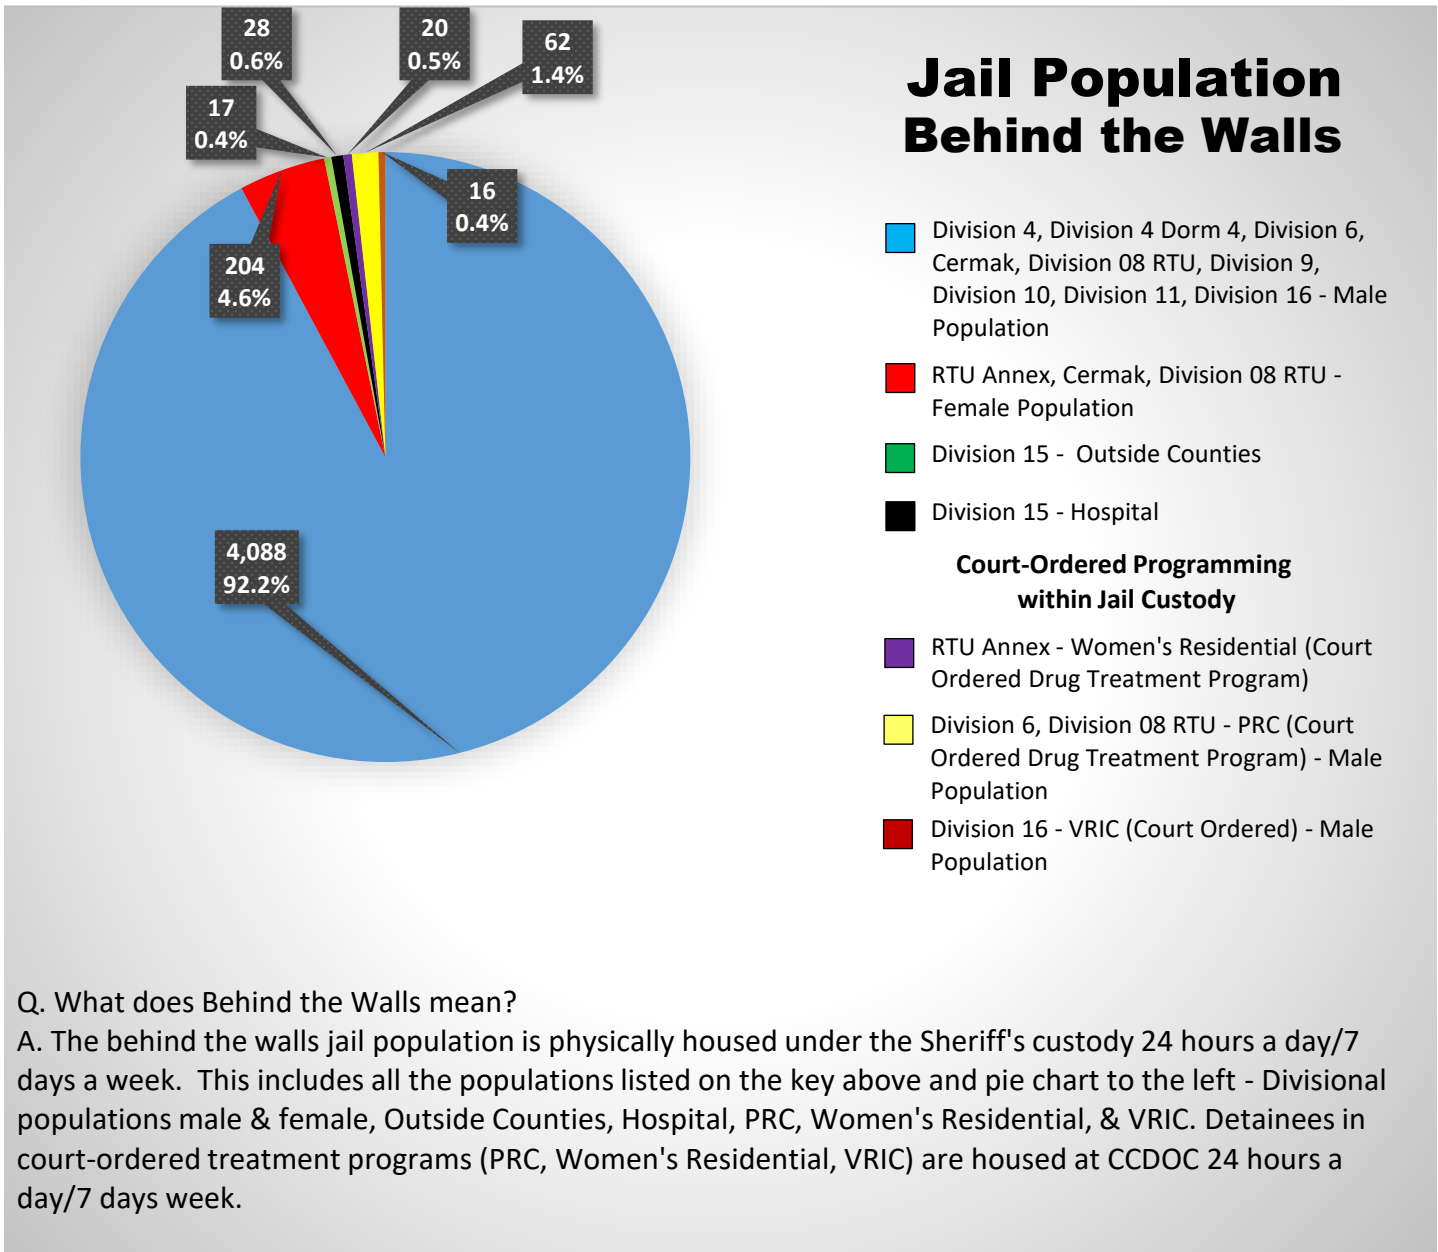

## Sheriff's Daily Report 4/10/2020

Under the Custody of the Sheriff	
<b>TOTAL MALE AND FEMALE</b>	<b>7,130</b>
Jail Population	4,435
Community Corrections	2,695

## Sheriff's Daily Report

4/10/2020

### CCSO Population Demographics