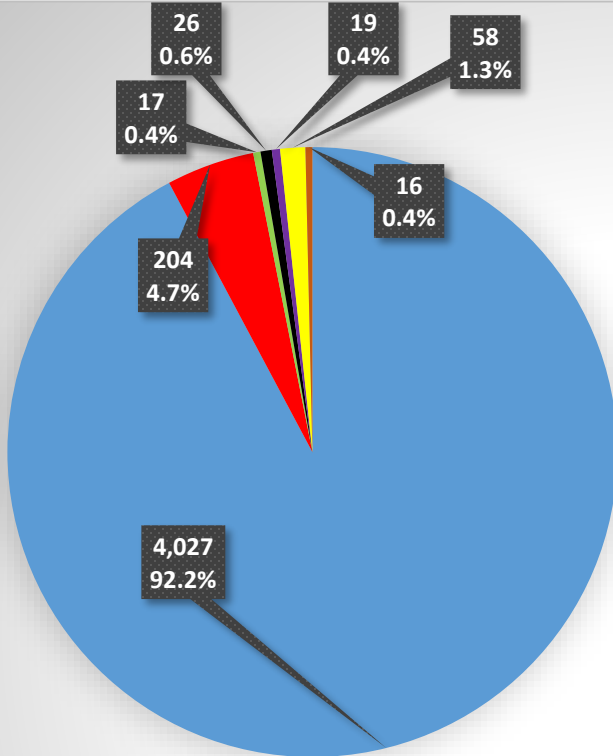

Sheriff's Daily Report 4/13/2020

Under the Custody of the Sheriff	
TOTAL MALE AND FEMALE	7,122
Jail Population	4,367
Community Corrections	2,755

Jail Population Behind the Walls

- Division 4, Division 4 Dorm 4, Division 6, Cermak, Division 08 RTU, Division 9, Division 10, Division 11, Division 16 - Male Population
 - RTU Annex, Cermak, Division 08 RTU - Female Population
 - Division 15 - Outside Counties
 - Division 15 - Hospital
- Court-Ordered Programming within Jail Custody**
- RTU Annex - Women's Residential (Court Ordered Drug Treatment Program)
 - Division 6, Division 08 RTU - PRC (Court Ordered Drug Treatment Program) - Male Population
 - Division 16 - VRIC (Court Ordered) - Male Population

Q. What does Behind the Walls mean?

A. The behind the walls jail population is physically housed under the Sheriff's custody 24 hours a day/7 days a week. This includes all the populations listed on the key above and pie chart to the left - Divisional populations male & female, Outside Counties, Hospital, PRC, Women's Residential, & VRIC. Detainees in court-ordered treatment programs (PRC, Women's Residential, VRIC) are housed at CDOC 24 hours a day/7 days week.