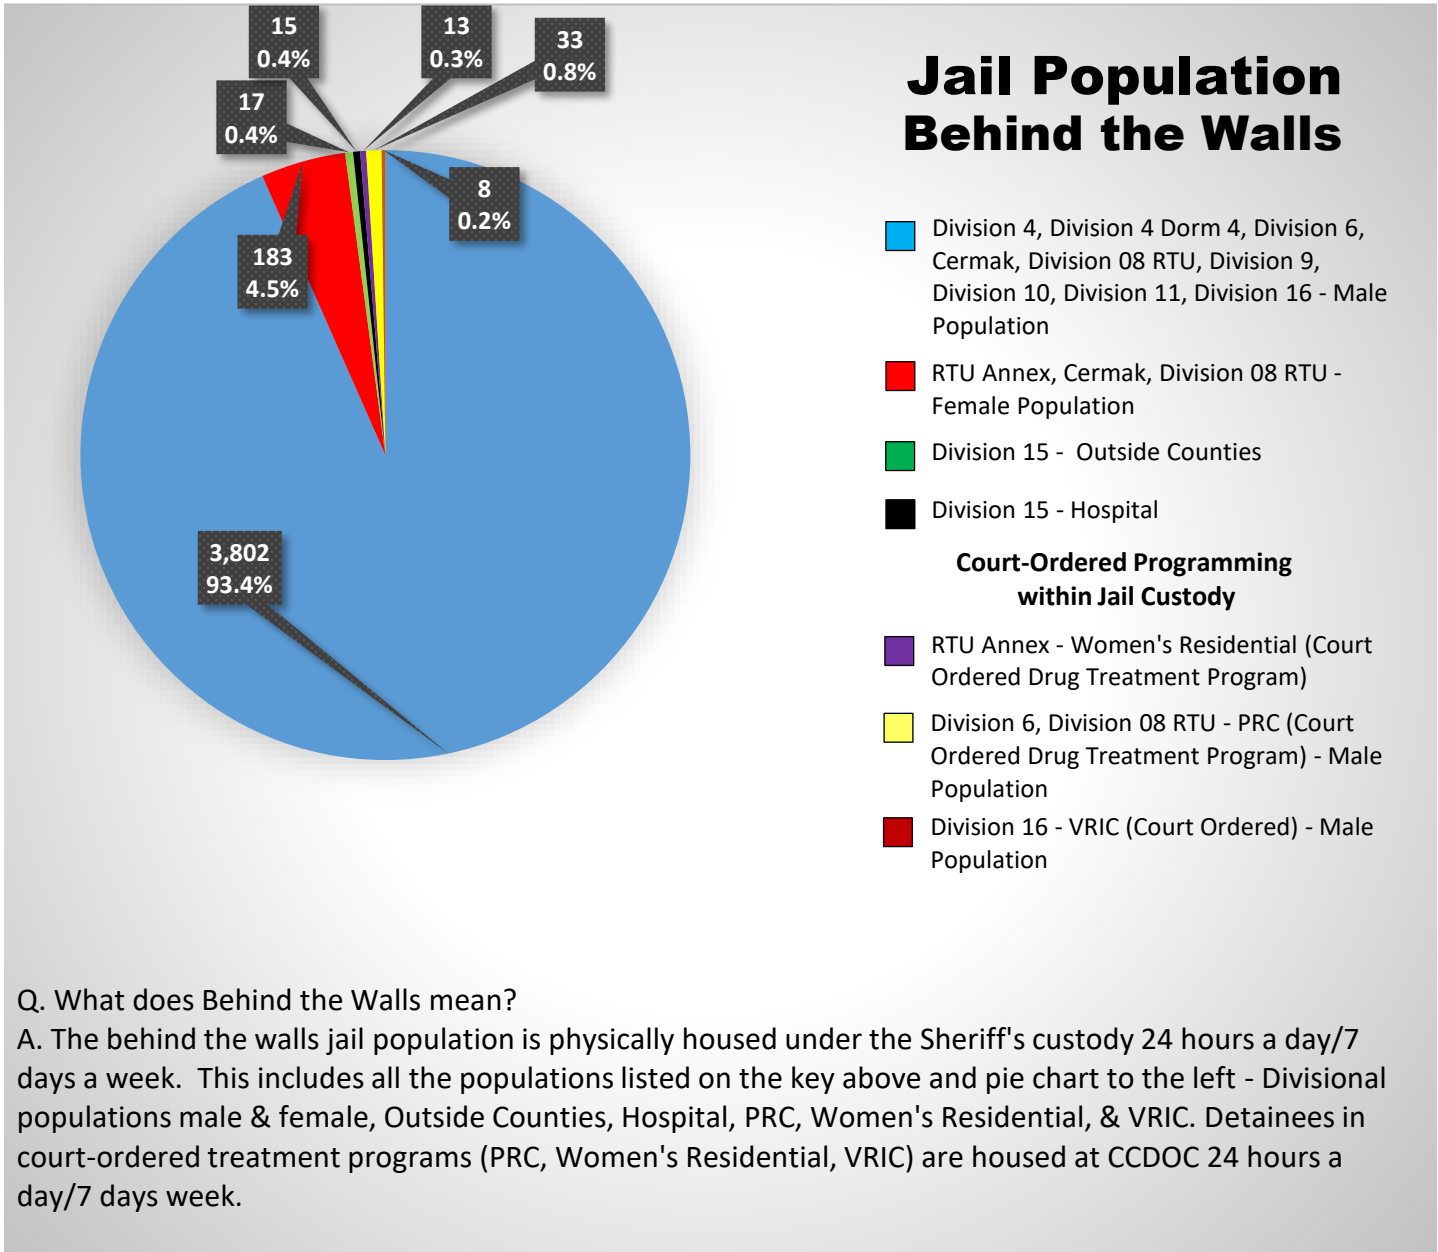

## Sheriff's Daily Report 5/1/2020

Under the Custody of the Sheriff	
<b>TOTAL MALE AND FEMALE</b>	<b>7,188</b>
Jail Population	4,071
Community Corrections	3,117

**Sheriff's Daily Report**  
**5/1/2020**

**CCSO Population Demographics**