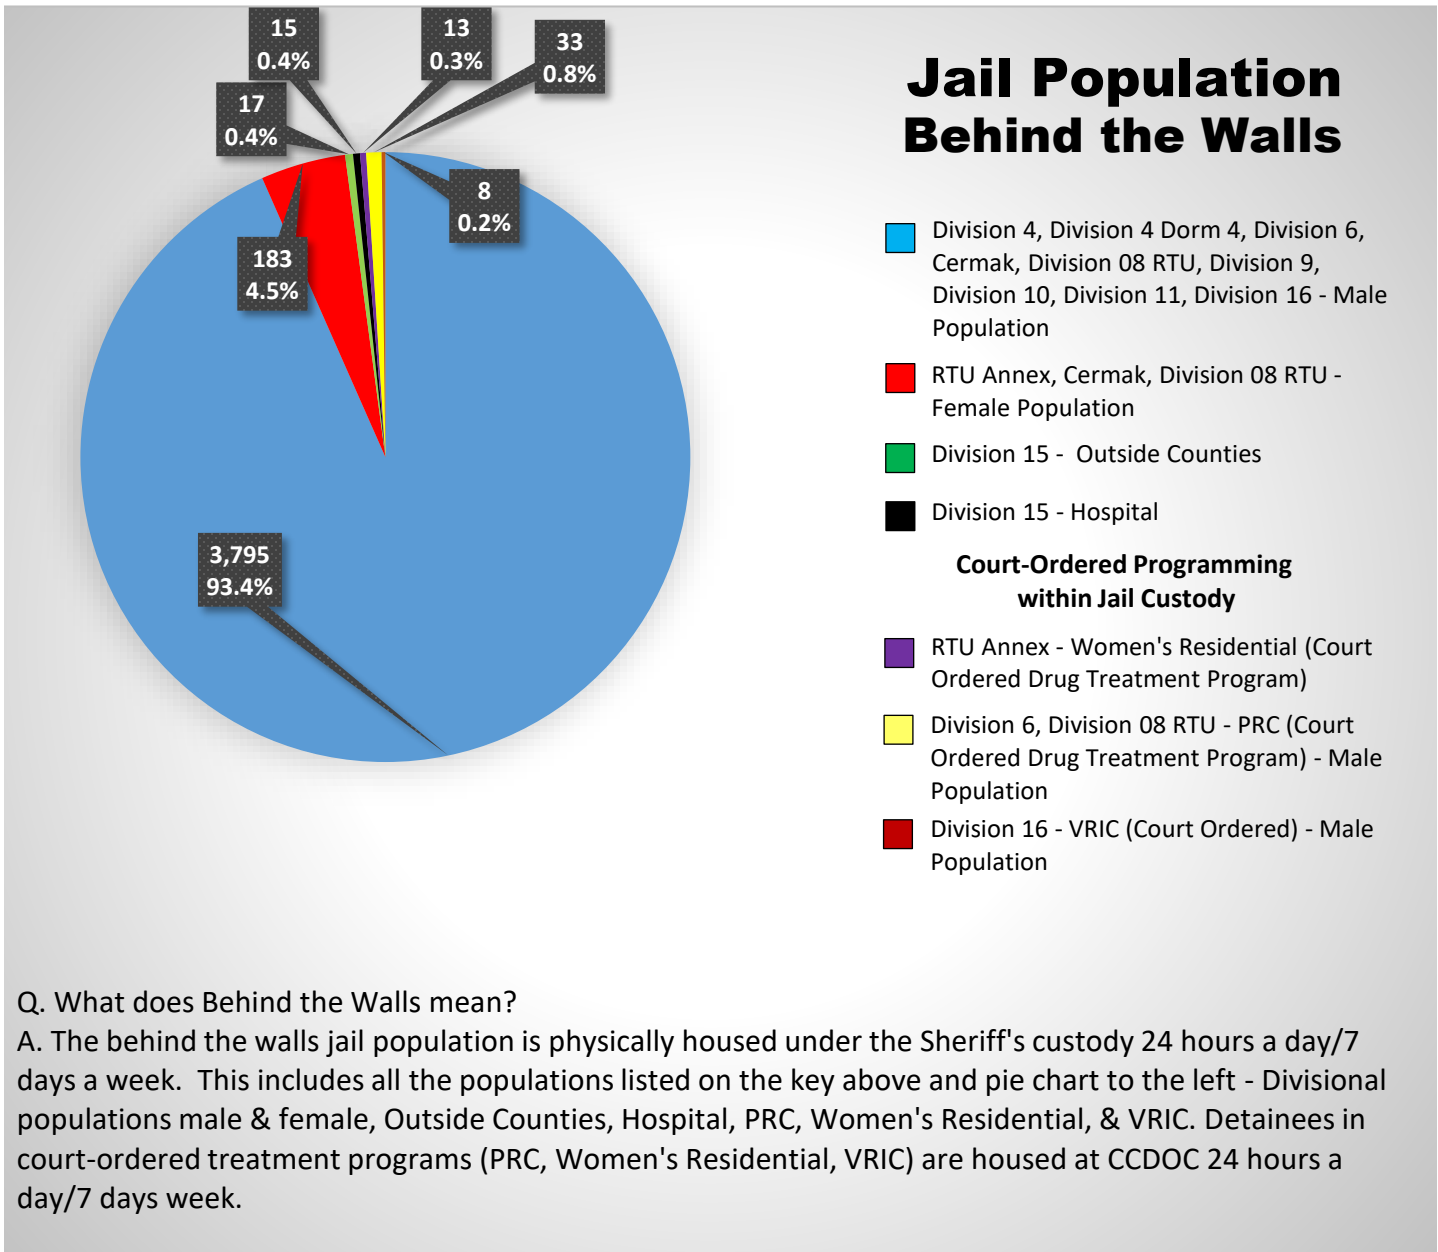

Sheriff's Daily Report 5/2/2020

Under the Custody of the Sheriff	
TOTAL MALE AND FEMALE	7,193
Jail Population	4,064
Community Corrections	3,129

Sheriff's Daily Report
5/2/2020

CCSO Population Demographics