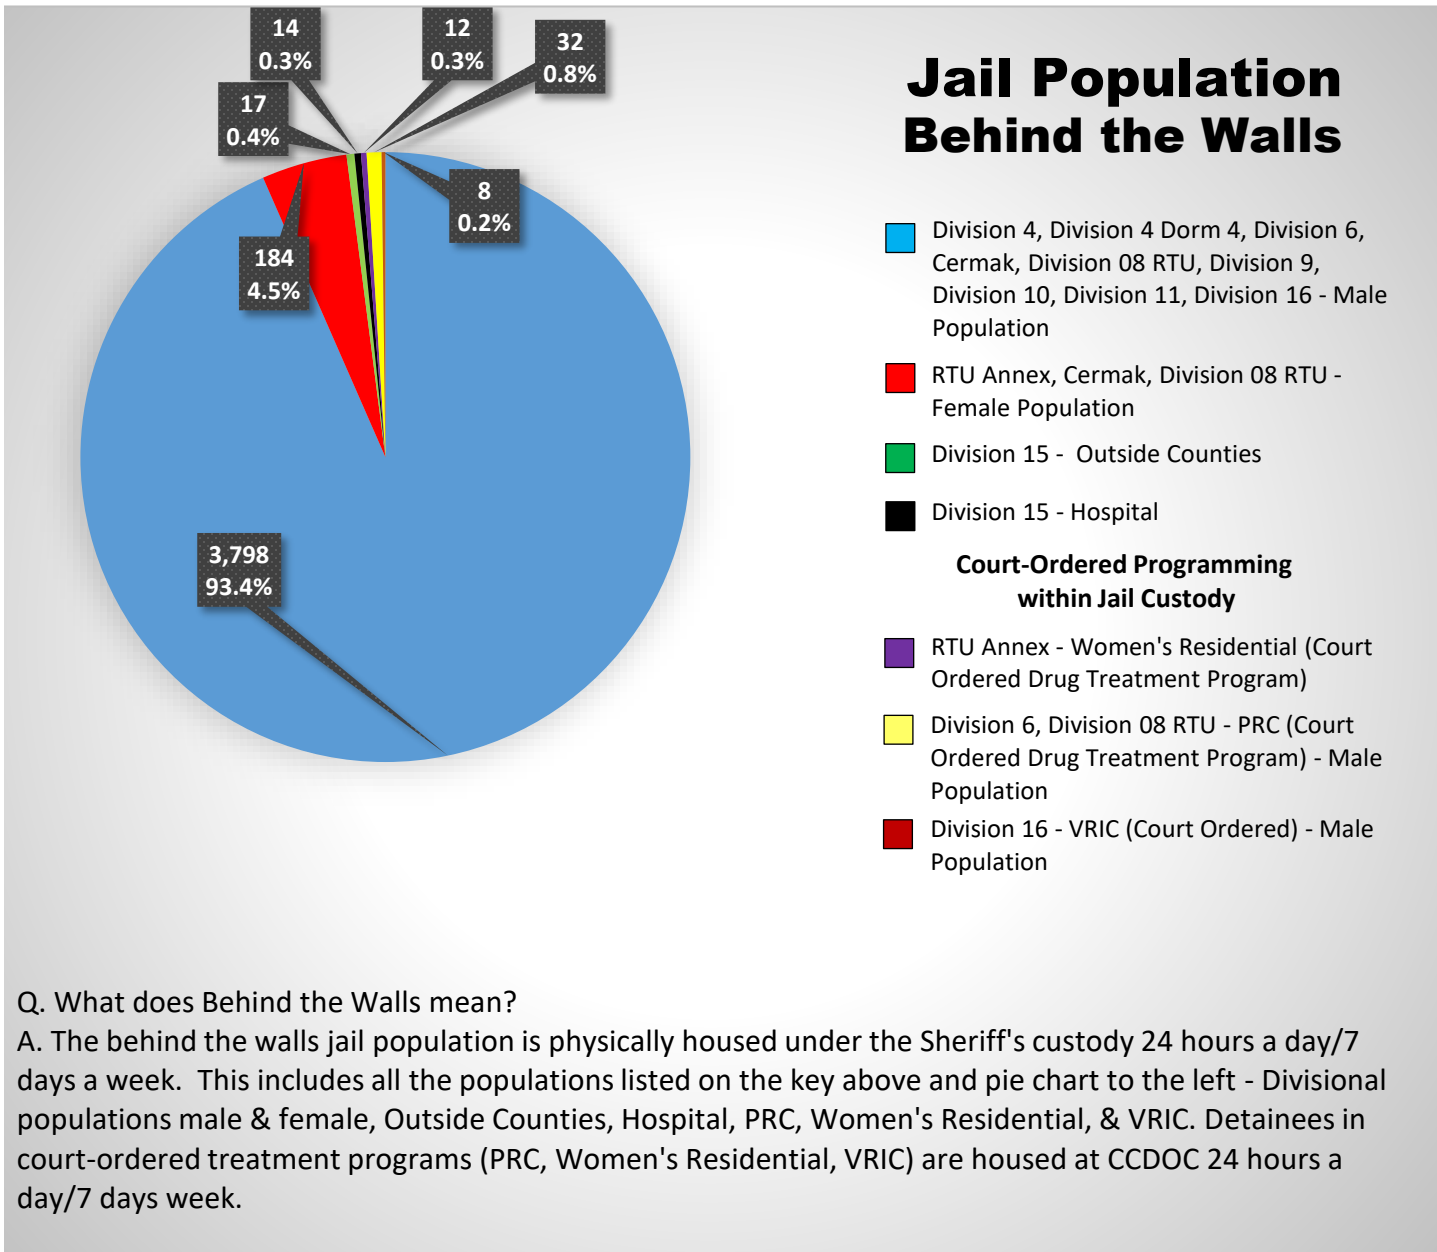

Sheriff's Daily Report 5/3/2020

Under the Custody of the Sheriff	
TOTAL MALE AND FEMALE	7,193
Jail Population	4,065
Community Corrections	3,128

Sheriff's Daily Report

5/3/2020

CCSO Population Demographics