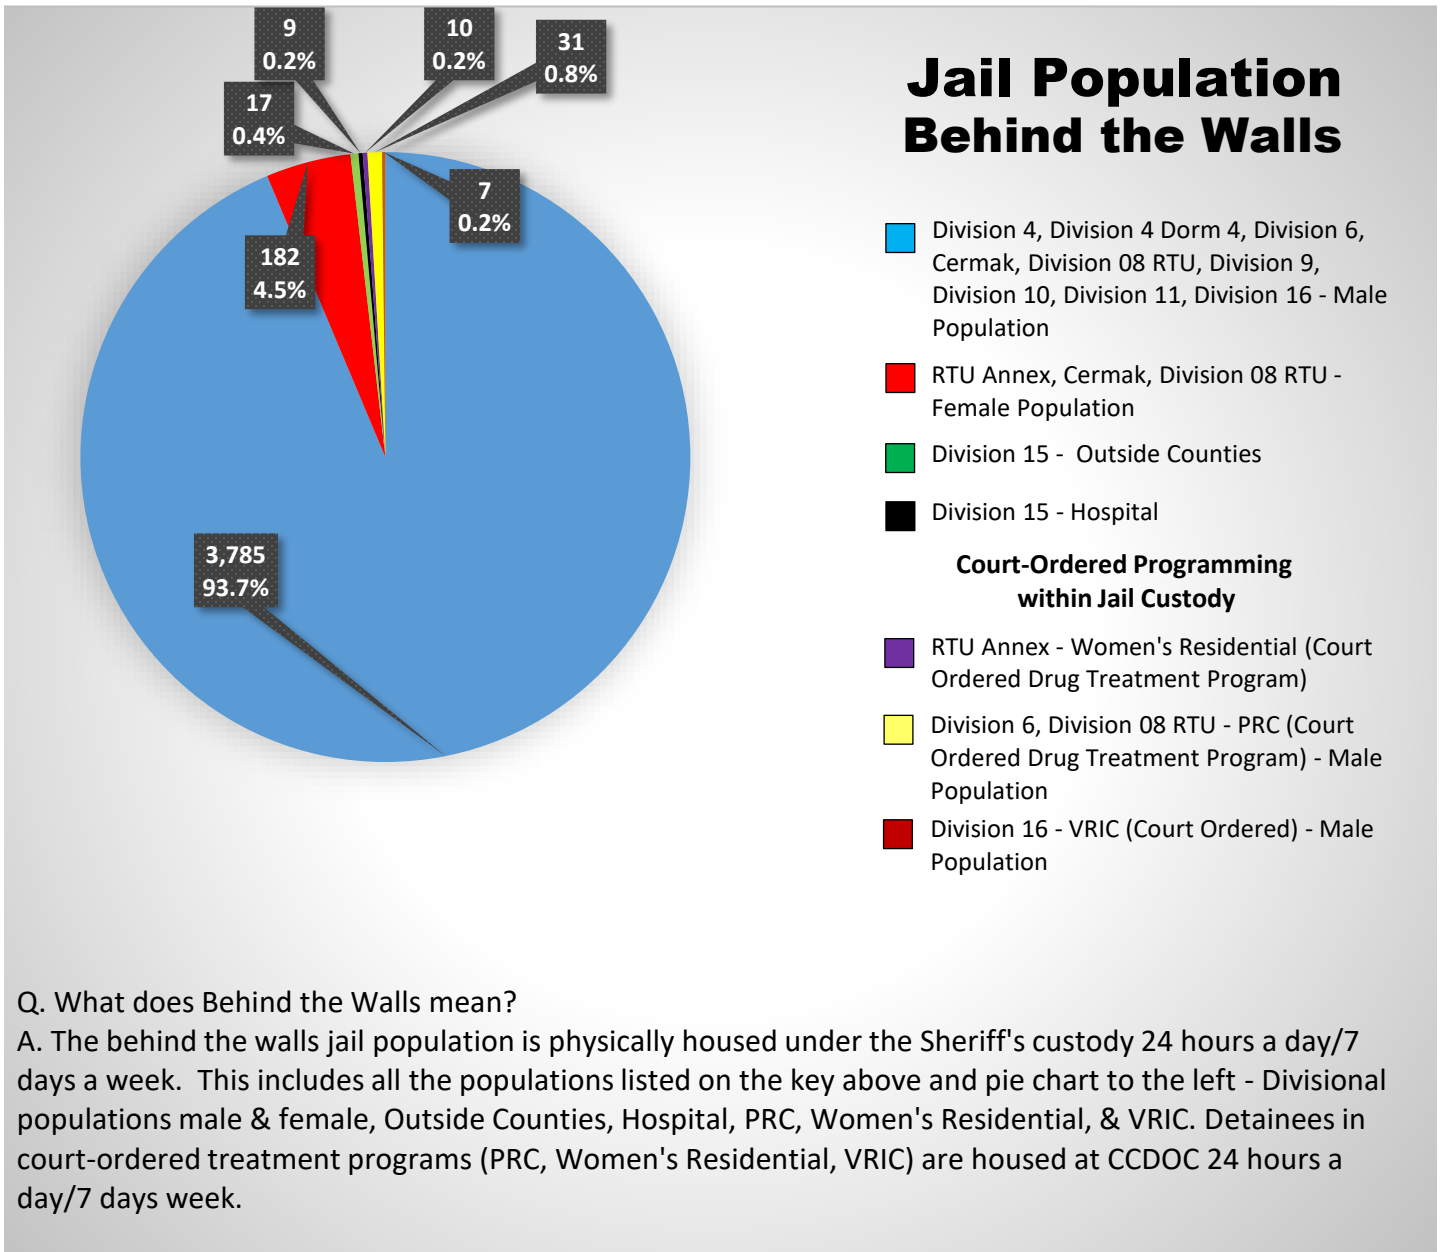

## Sheriff's Daily Report 5/10/2020

Under the Custody of the Sheriff	
<b>TOTAL MALE AND FEMALE</b>	<b>7,215</b>
Jail Population	4,041
Community Corrections	3,174

Sheriff's Daily Report  
5/10/2020

CCSO Population Demographics