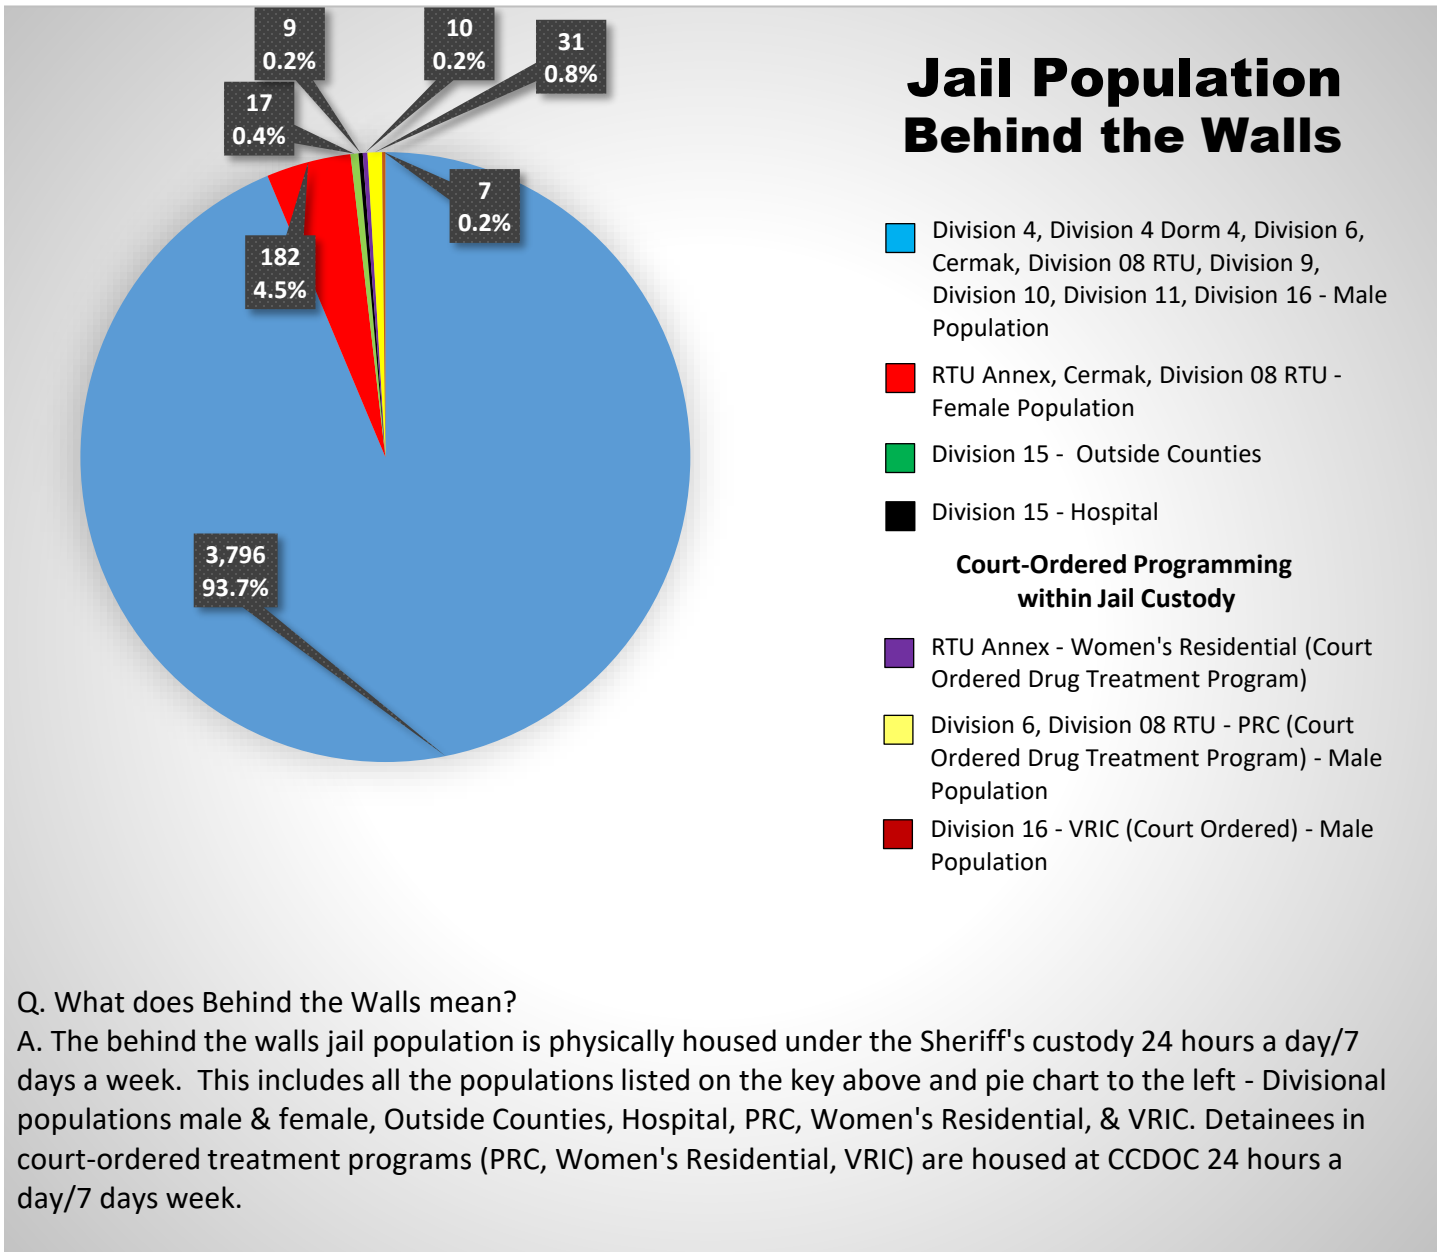

Sheriff's Daily Report 5/11/2020

Under the Custody of the Sheriff	
TOTAL MALE AND FEMALE	7,235
Jail Population	4,052
Community Corrections	3,183

Sheriff's Daily Report
5/11/2020

CCSO Population Demographics