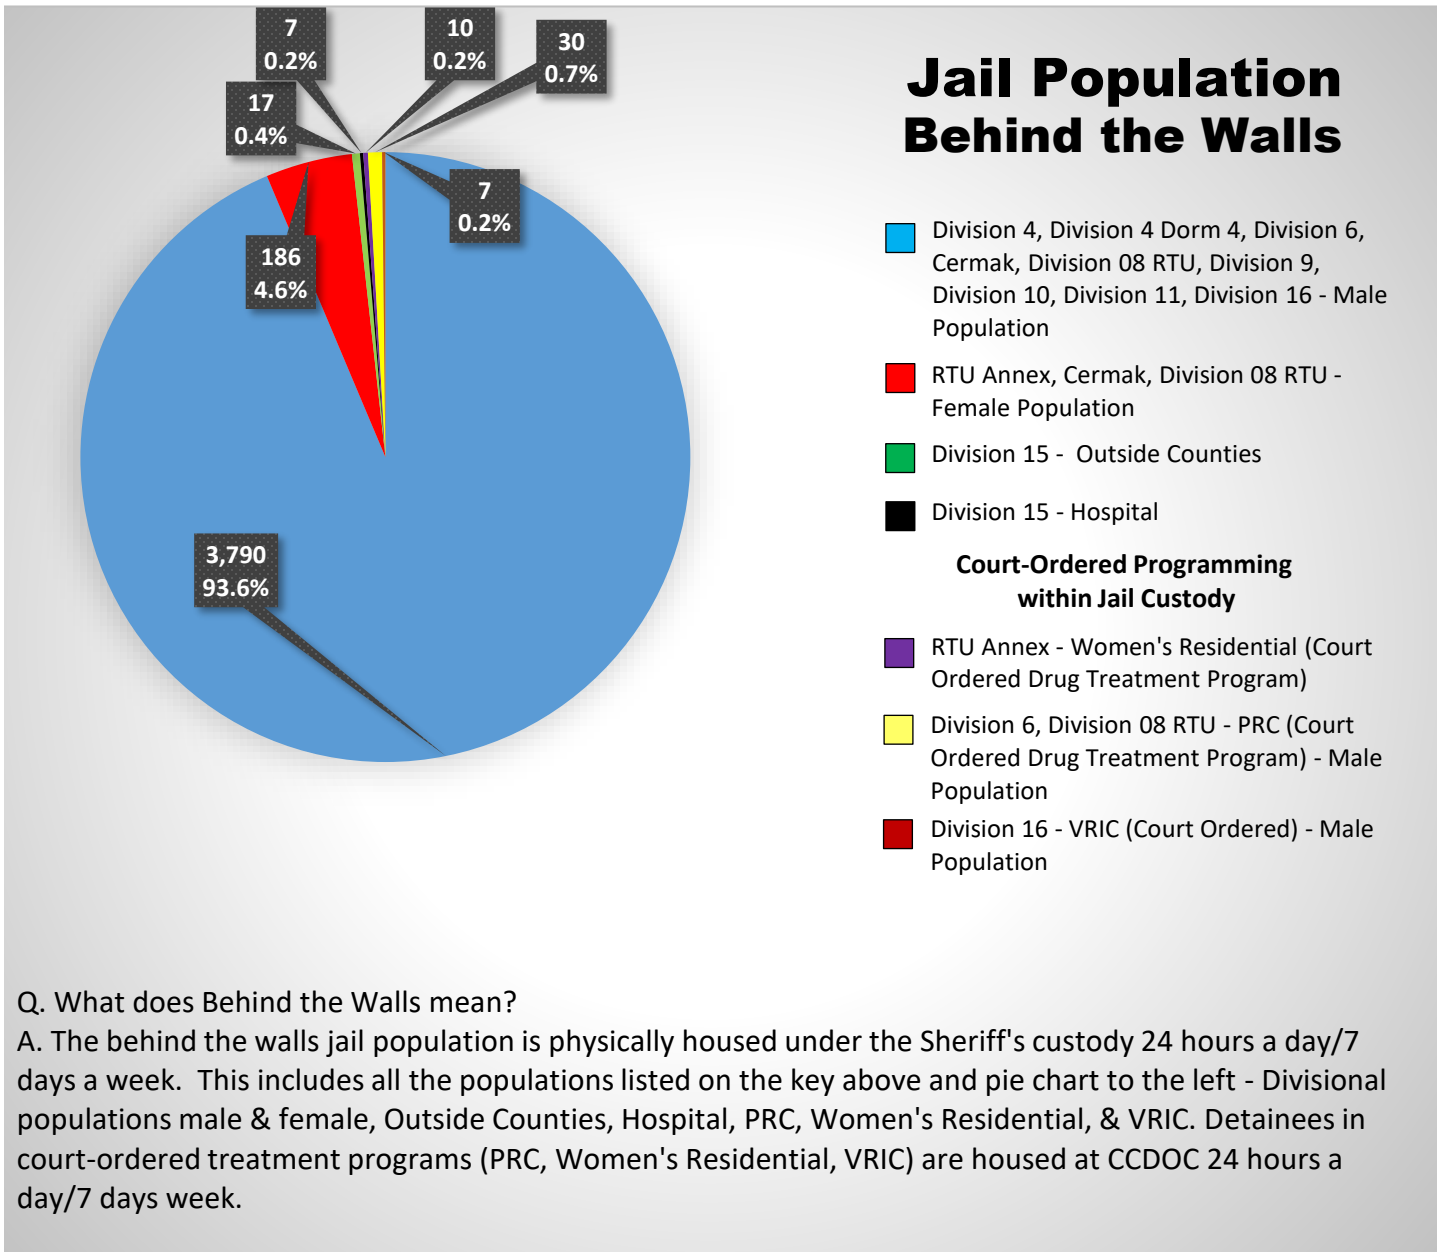

Sheriff's Daily Report 5/13/2020

Under the Custody of the Sheriff	
TOTAL MALE AND FEMALE	7,224
Jail Population	4,047
Community Corrections	3,177

Sheriff's Daily Report
5/13/2020

CCSO Population Demographics