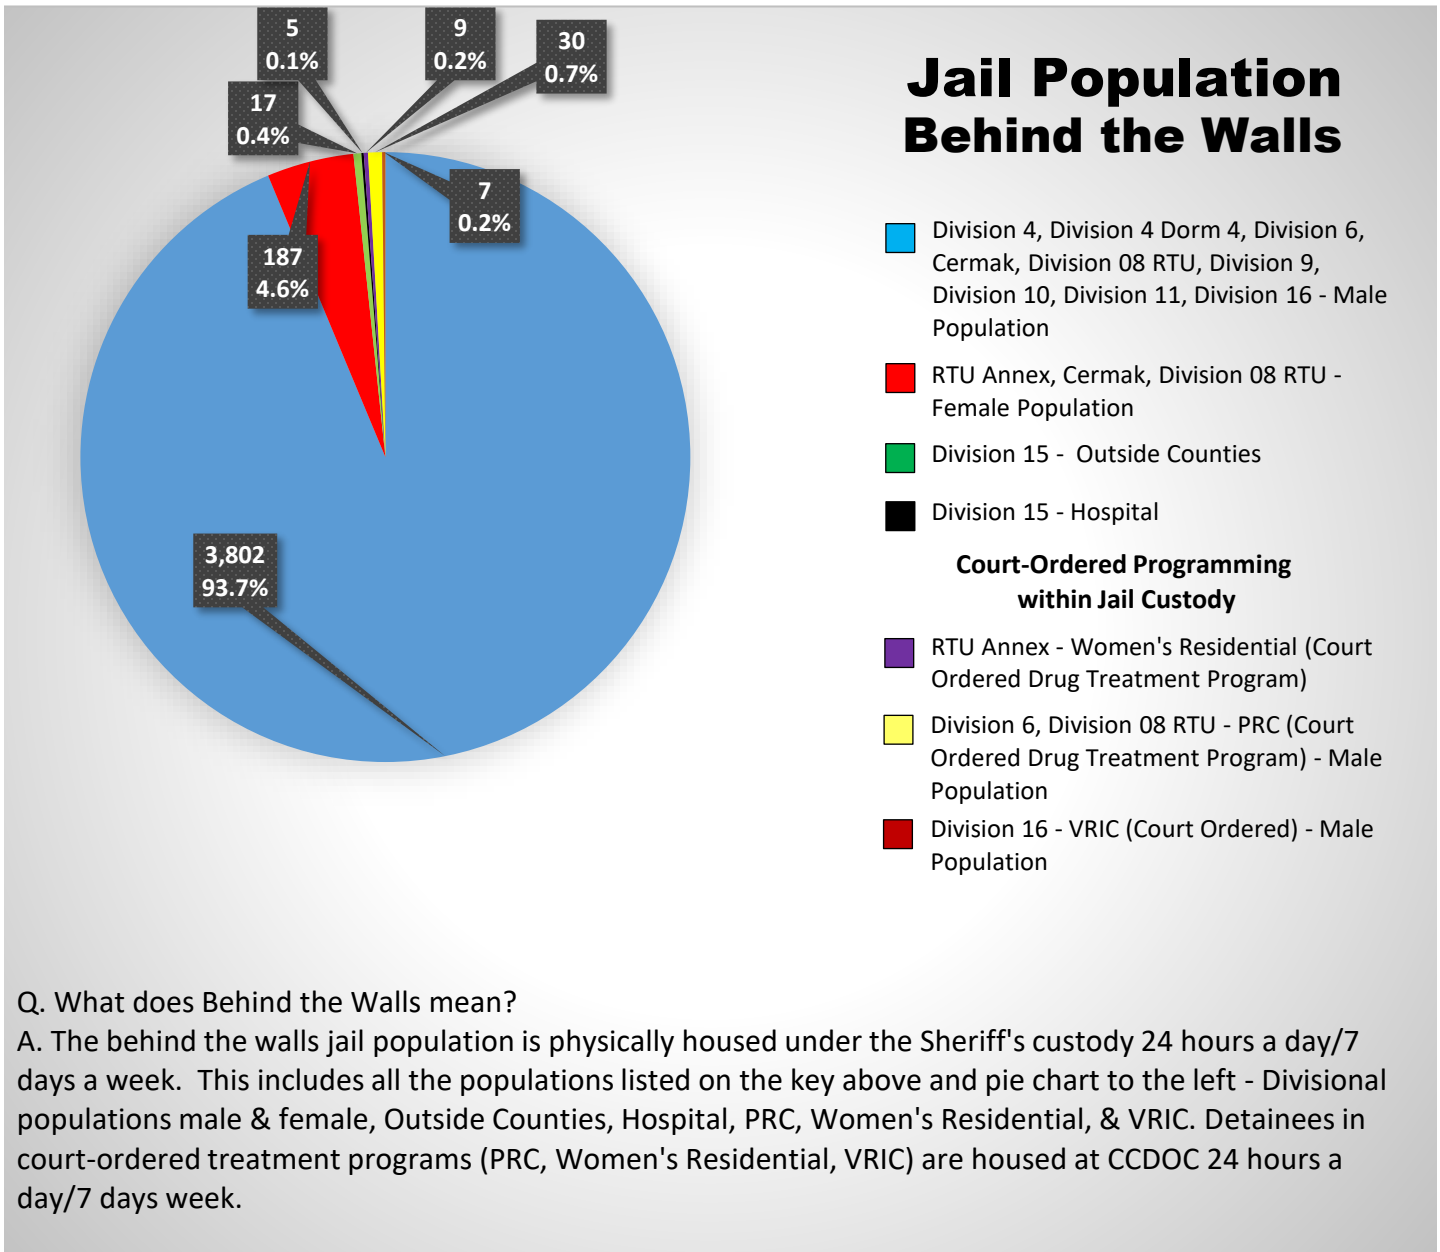

## Sheriff's Daily Report 5/14/2020

Under the Custody of the Sheriff	
<b>TOTAL MALE AND FEMALE</b>	<b>7,235</b>
Jail Population	4,057
Community Corrections	3,178

## Sheriff's Daily Report

5/14/2020

### CCSO Population Demographics