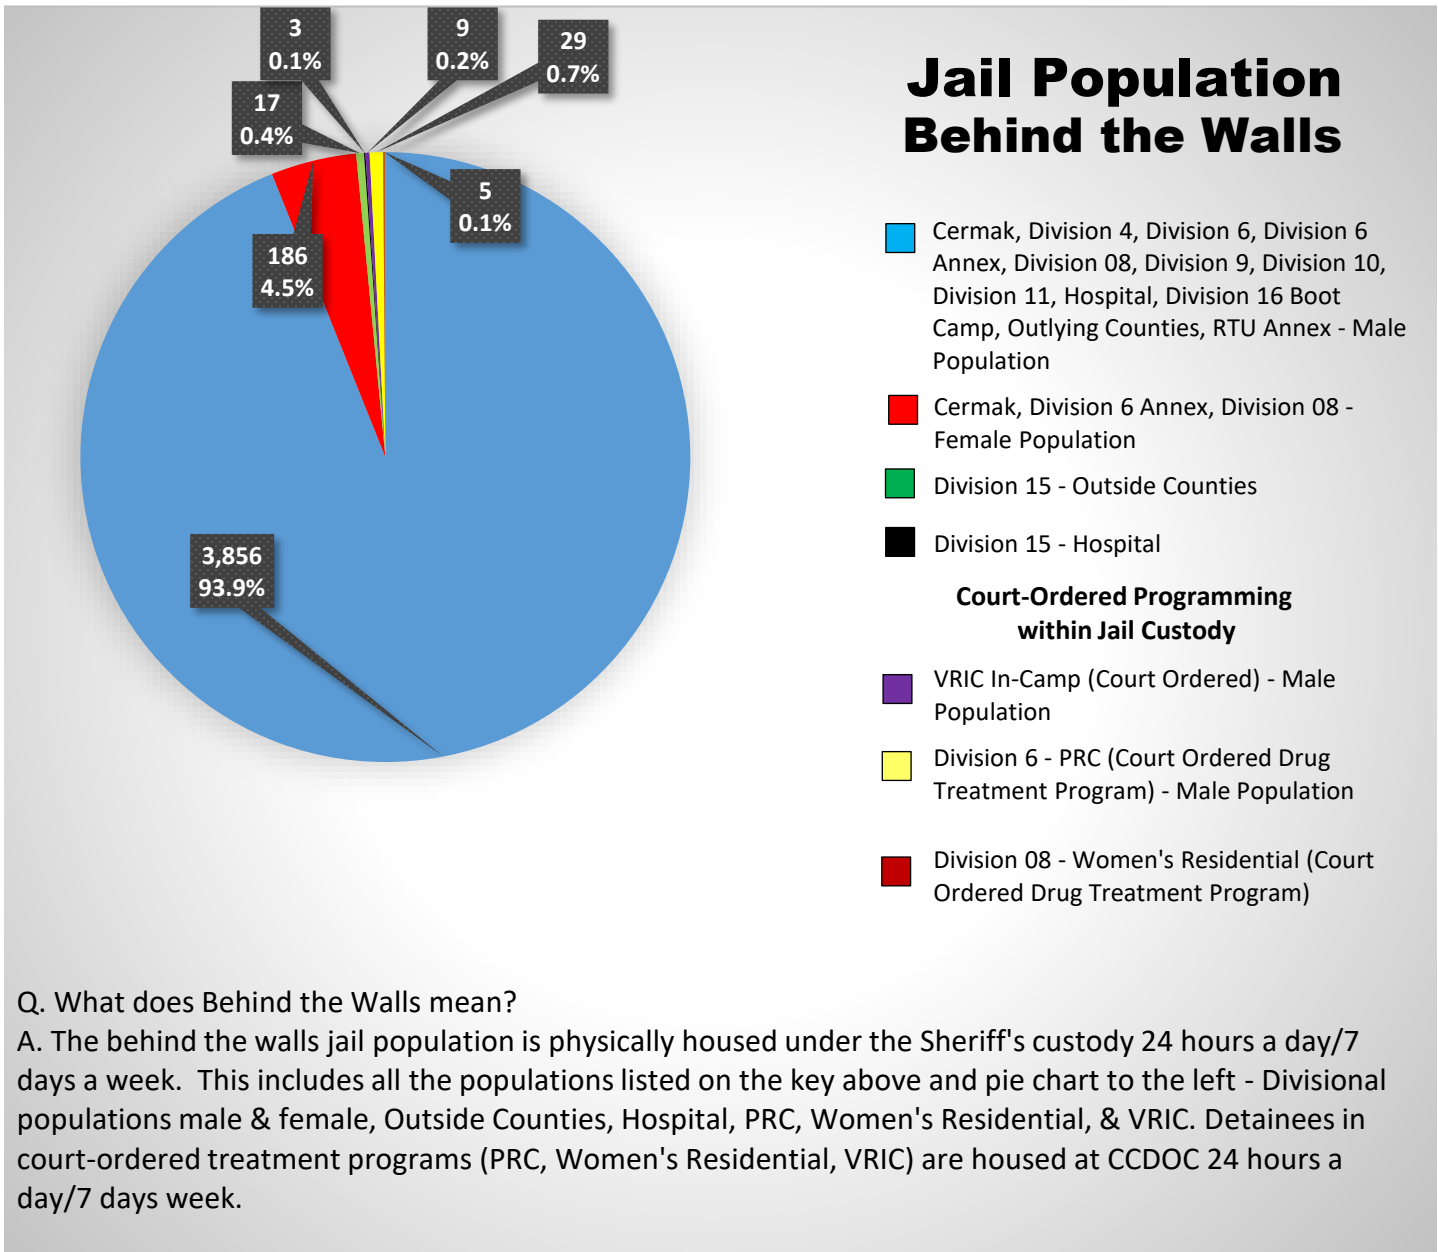

## Sheriff's Daily Report 5/20/2020

| Under the Custody of the Sheriff |              |
|----------------------------------|--------------|
| <b>TOTAL MALE AND FEMALE</b>     | <b>7,286</b> |
| Jail Population                  | 4,105        |
| Community Corrections            | 3,181        |

Sheriff's Daily Report  
5/20/2020

CCSO Population Demographics