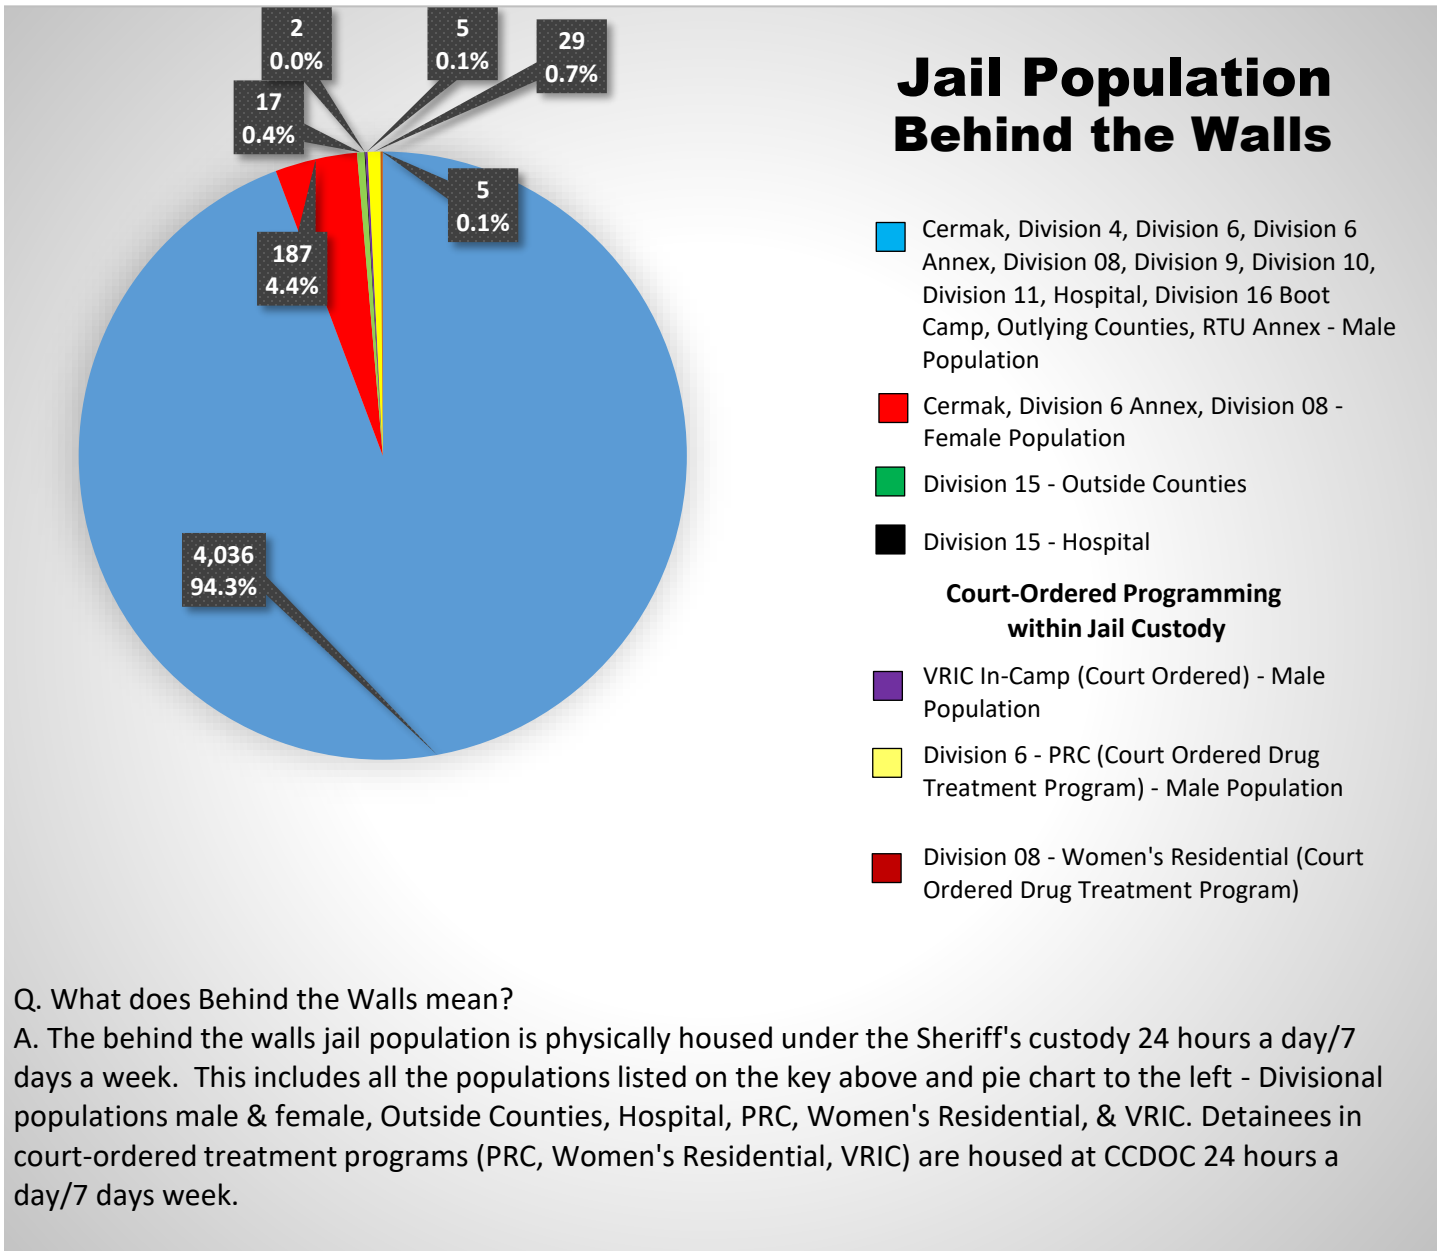

## Sheriff's Daily Report 5/29/2020

Under the Custody of the Sheriff	
<b>TOTAL MALE AND FEMALE</b>	<b>7,486</b>
Jail Population	4,281
Community Corrections	3,205

**Sheriff's Daily Report**  
**5/29/2020**

**CCSO Population Demographics**