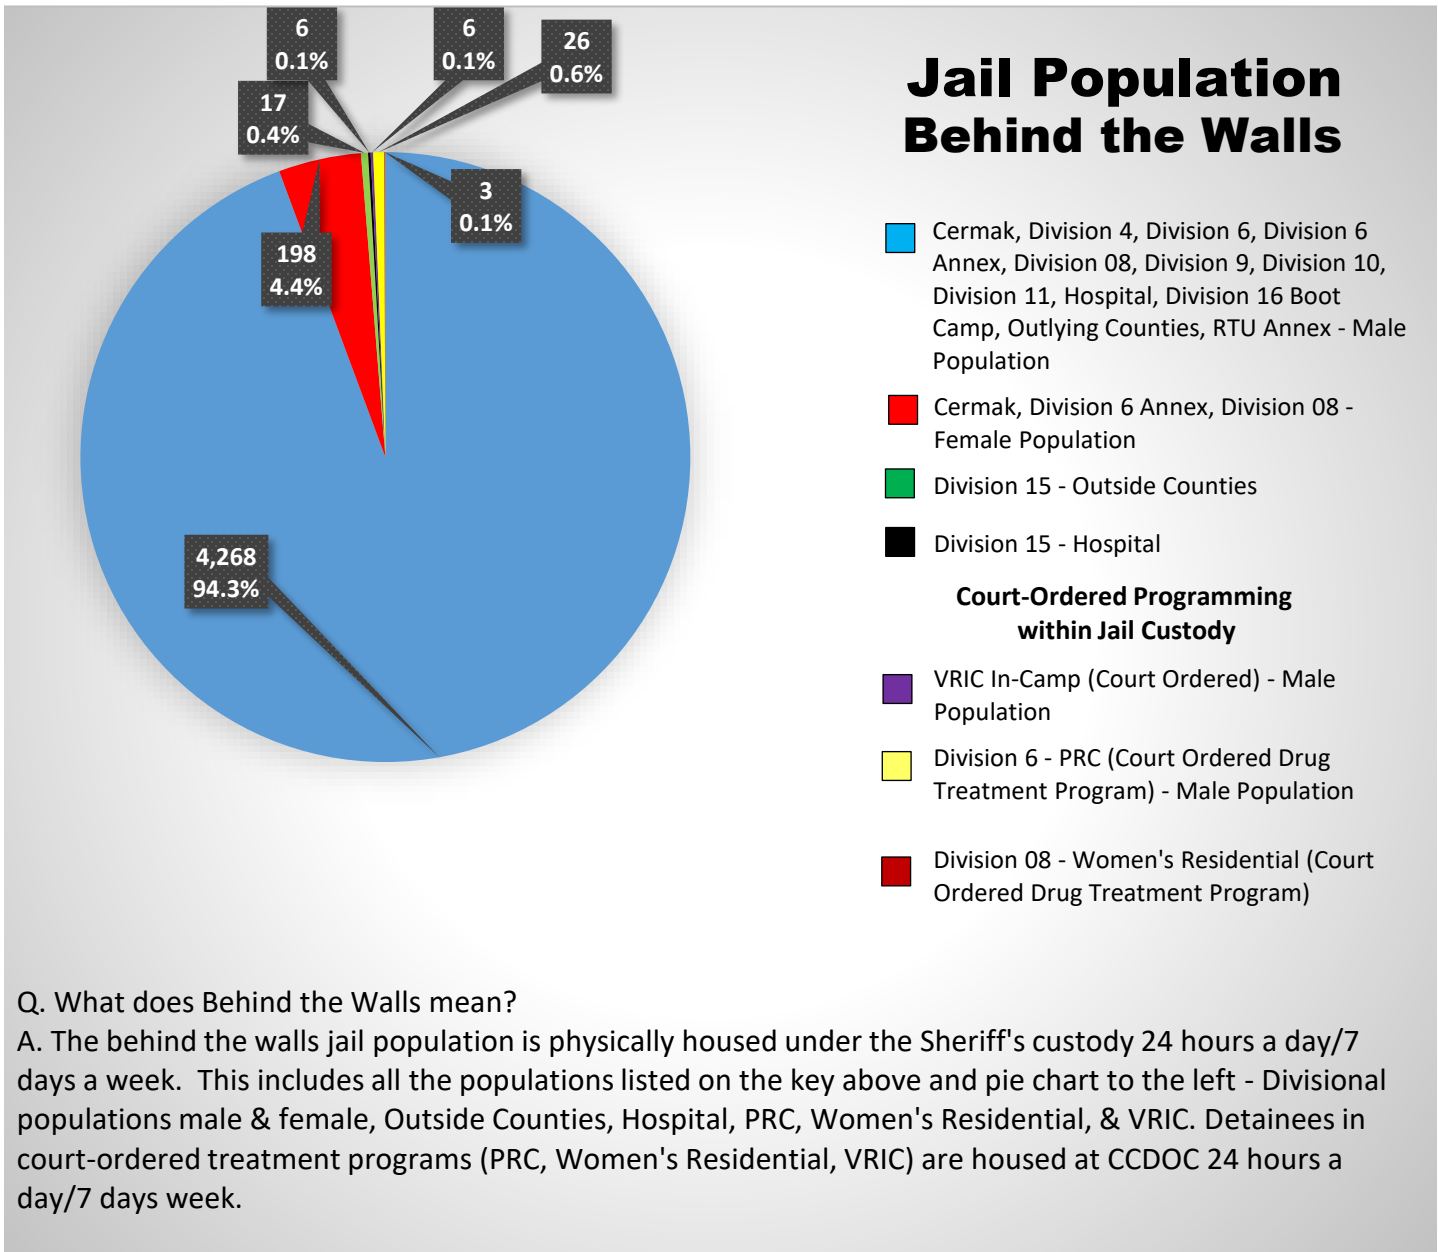

## Sheriff's Daily Report 6/18/2020

Under the Custody of the Sheriff	
<b>TOTAL MALE AND FEMALE</b>	<b>7,876</b>
Jail Population	4,524
Community Corrections	3,352

**Sheriff's Daily Report**  
**6/18/2020**

**CCSO Population Demographics**