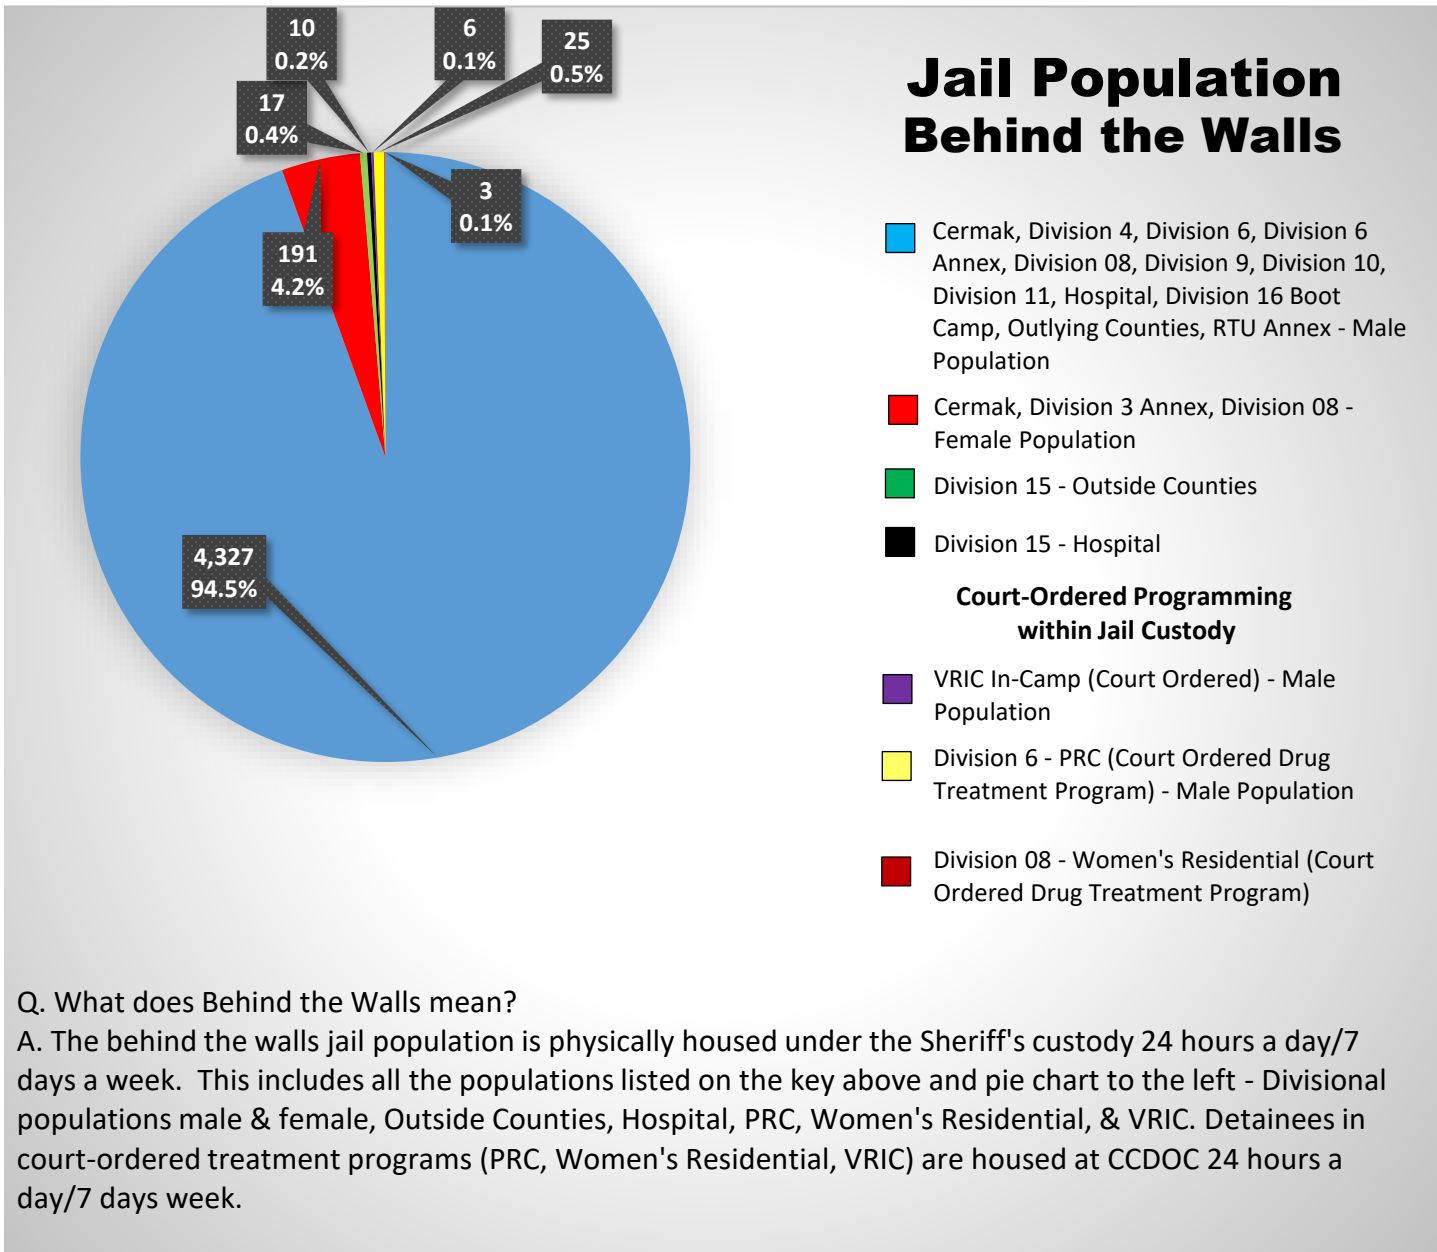

Sheriff's Daily Report

6/22/2020

Under the Custody of the Sheriff	
TOTAL MALE AND FEMALE	7,927
Jail Population	4,579
Community Corrections	3,348

Sheriff's Daily Report

6/22/2020

CCSO Population Demographics