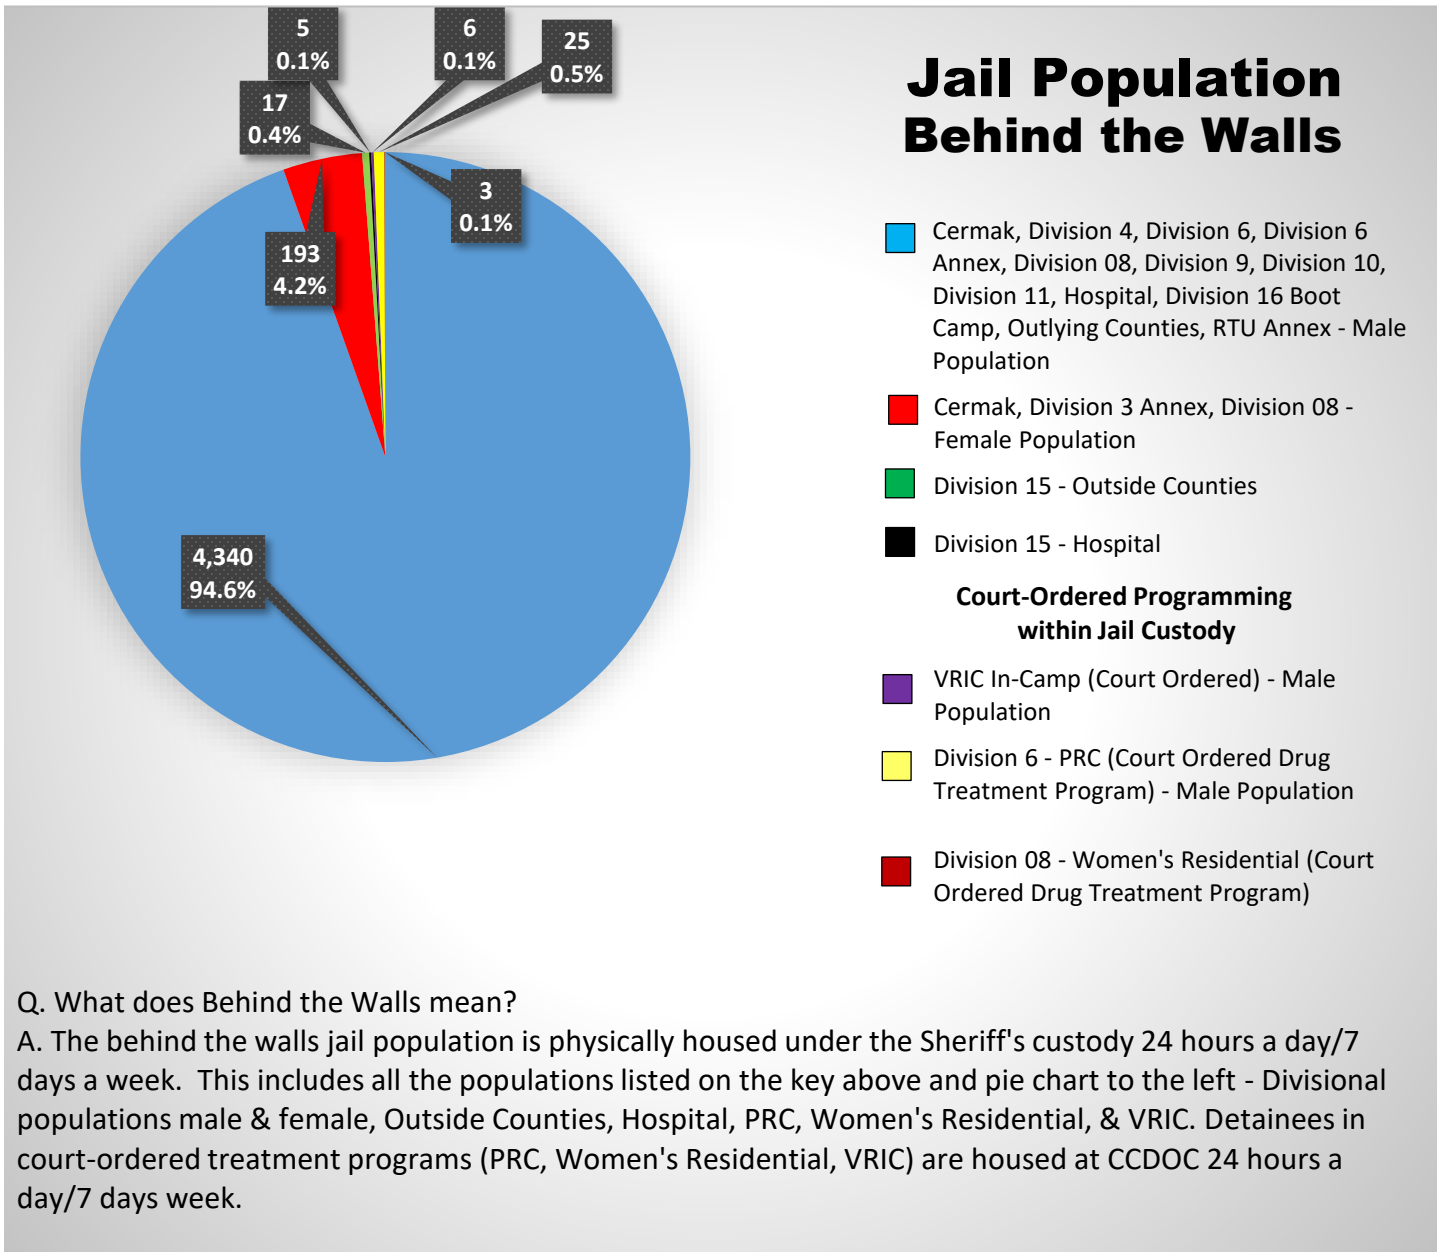

Sheriff's Daily Report 6/23/2020

Under the Custody of the Sheriff	
TOTAL MALE AND FEMALE	7,937
Jail Population	4,589
Community Corrections	3,348

Sheriff's Daily Report
6/23/2020

CCSO Population Demographics