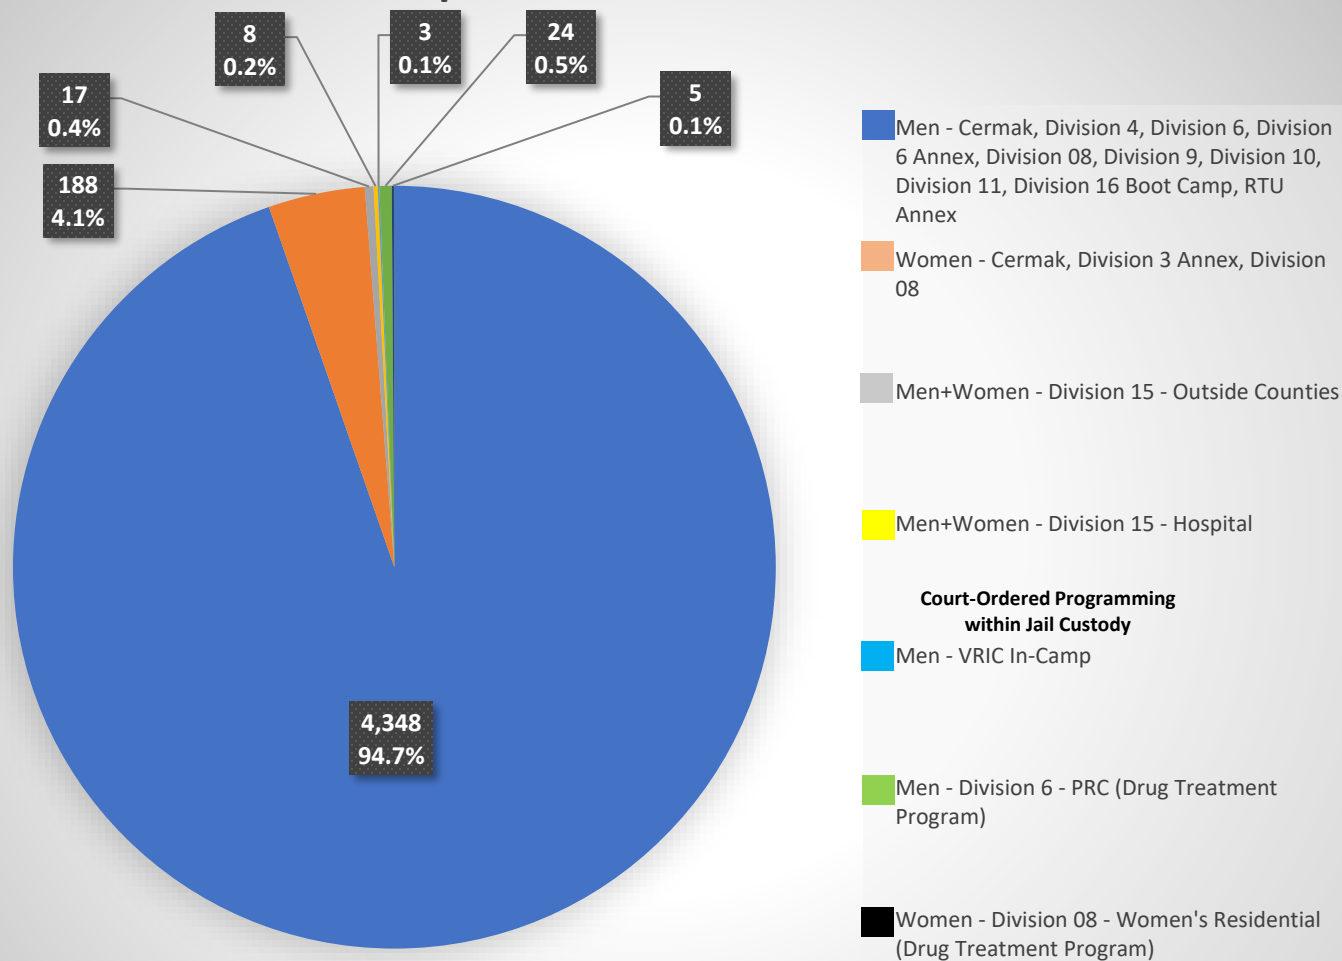

## 6/27/2020

Under the Custody of the Sheriff	
<b>Total Male and Female</b>	<b>7,912</b>
Jail Population	4,593
Community Corrections	3,319

### Jail Population - Behind the Walls

Behind the Walls: Detainees that are physically housed under the Sheriff's custody 24 hours a day/7 days a week. This includes all populations listed on this chart - Divisional populations male & female, Outside Counties, Hospital, PRC, Women's Residential, & VRIC. Detainees in court-ordered treatment programs (PRC, Women's Residential, VRIC) are housed at CCDOC 24 hours a day/7 days week.

##### Race Distribution

##### Age Distribution