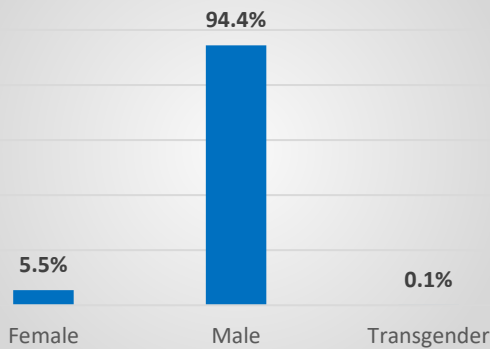

Sheriff's Daily Report

6/27/2020

CCSO Population Demographics

In Confinement

Community Corrections

Gender Distribution