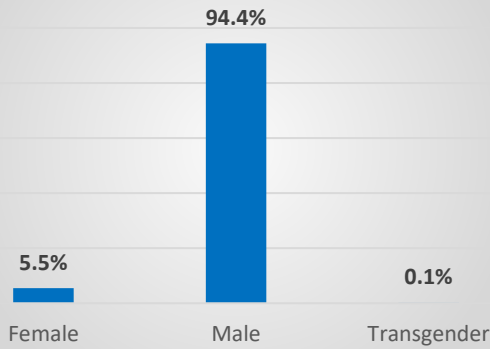

Sheriff's Daily Report

7/5/2020

CCSO Population Demographics

In Confinement

Community Corrections

Gender Distribution