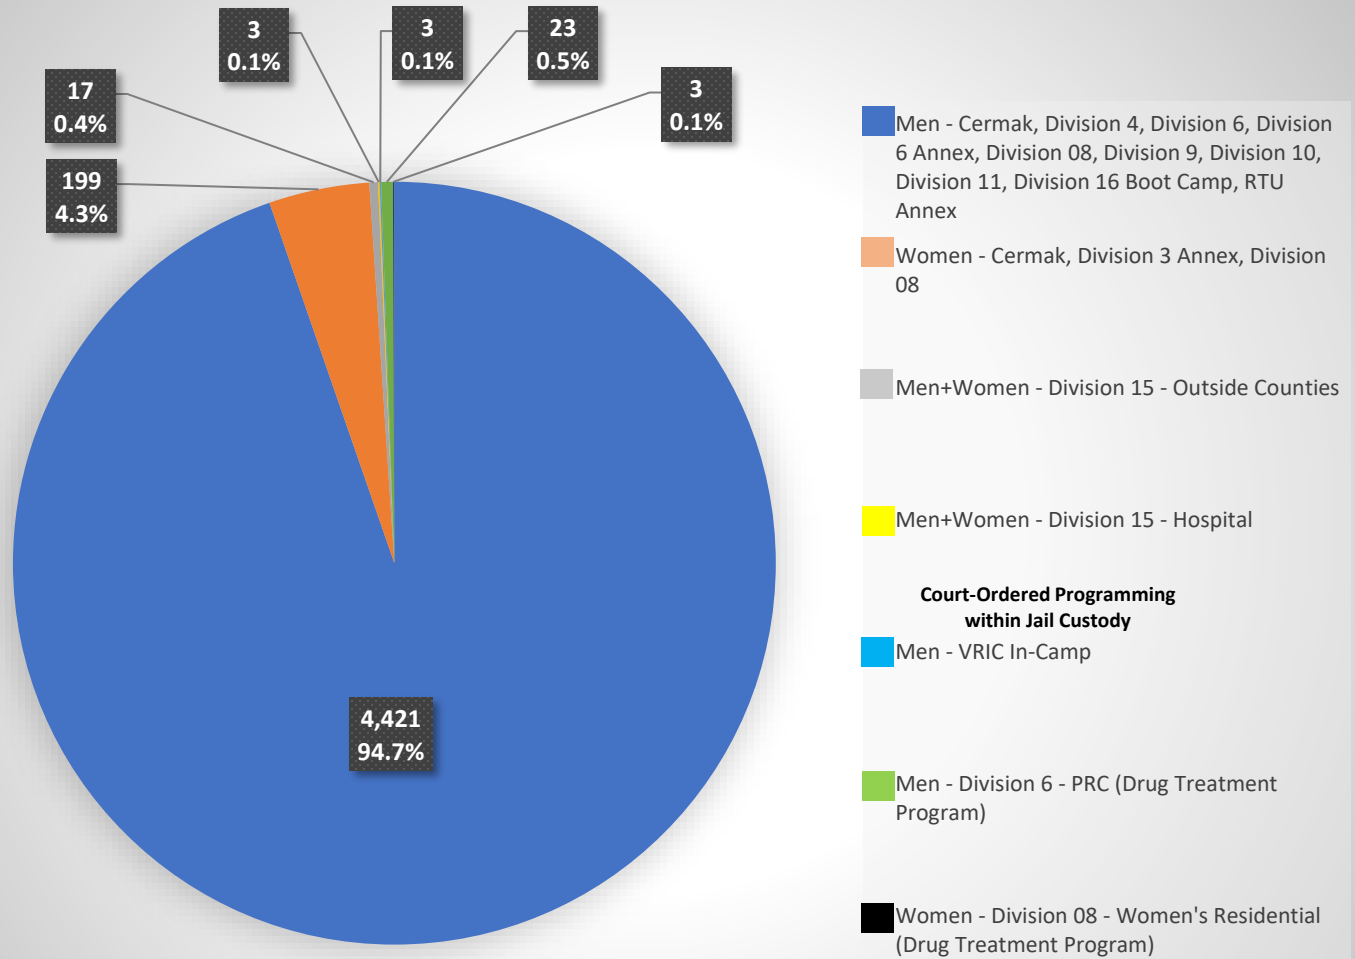

# Sheriff's Daily Report

7/5/2020

Under the Custody of the Sheriff	
<b>Total Male and Female</b>	<b>8,000</b>
Jail Population	4,669
Community Corrections	3,331

## Jail Population - Behind the Walls

Behind the Walls: Detainees that are physically housed under the Sheriff's custody 24 hours a day/7 days a week. This includes all populations listed on this chart - Divisional populations male & female, Outside Counties, Hospital, PRC, Women's Residential, & VRIC. Detainees in court-ordered treatment programs (PRC, Women's Residential, VRIC) are housed at CCDOC 24 hours a day/7 days week.

##### Race Distribution

##### Age Distribution