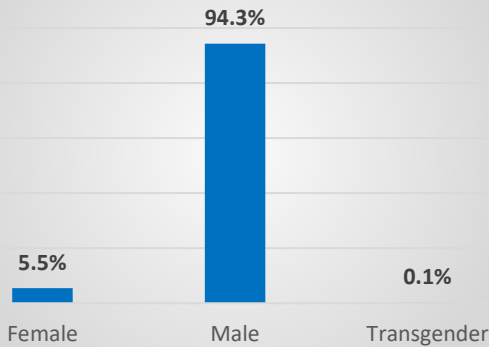

Sheriff's Daily Report

7/6/2020

CCSO Population Demographics

In Confinement

Gender Distribution