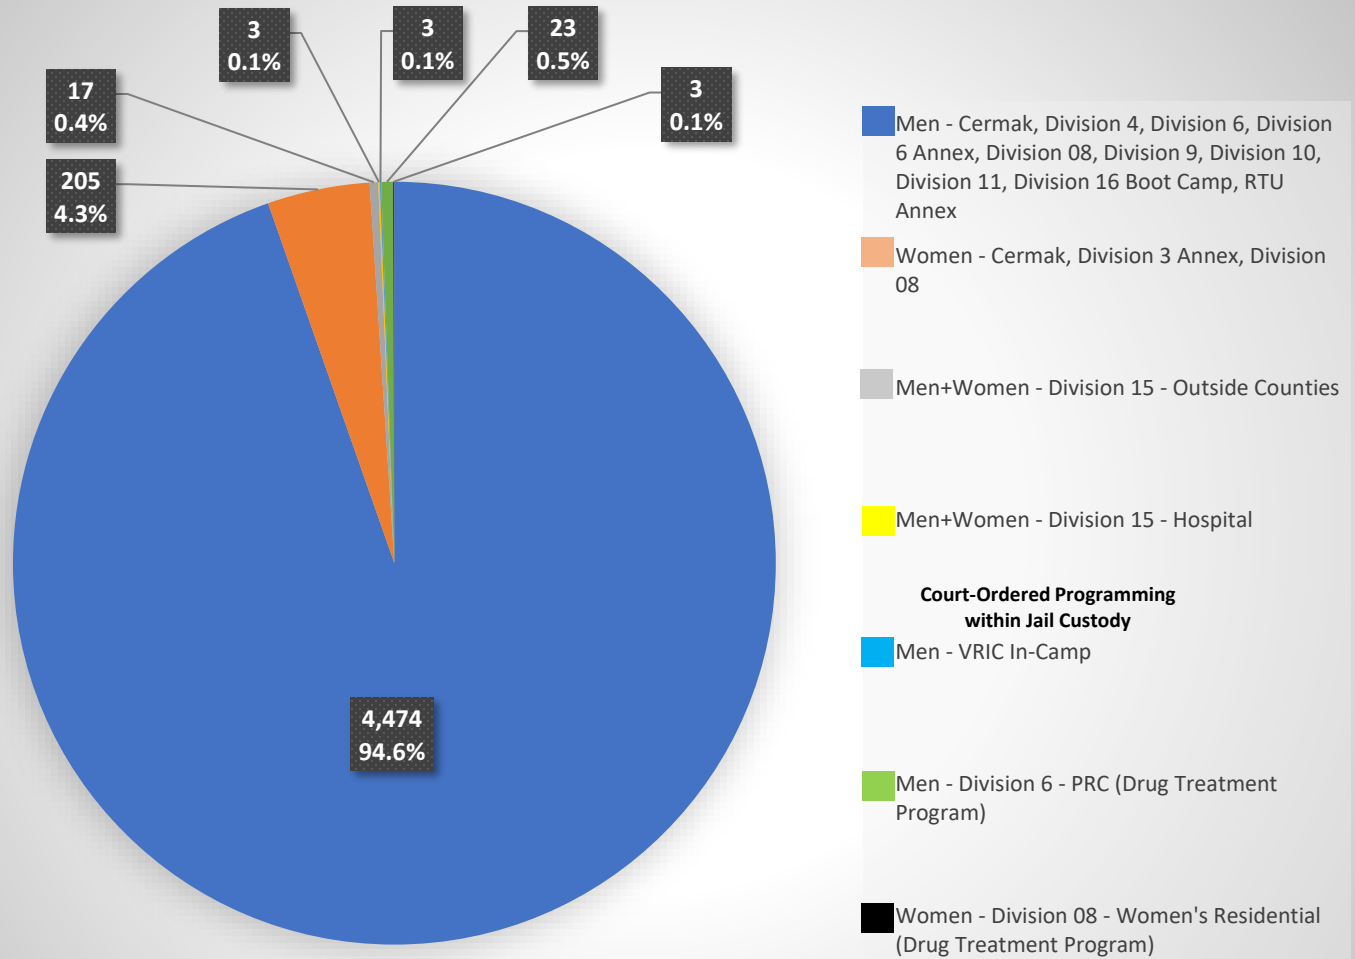

# Sheriff's Daily Report

7/6/2020

Under the Custody of the Sheriff	
<b>Total Male and Female</b>	<b>8,059</b>
Jail Population	4,728
Community Corrections	3,331

## Jail Population - Behind the Walls

Behind the Walls: Detainees that are physically housed under the Sheriff's custody 24 hours a day/7 days a week. This includes all populations listed on this chart - Divisional populations male & female, Outside Counties, Hospital, PRC, Women's Residential, & VRIC. Detainees in court-ordered treatment programs (PRC, Women's Residential, VRIC) are housed at CCDOC 24 hours a day/7 days week.

#### Race Distribution

#### Age Distribution