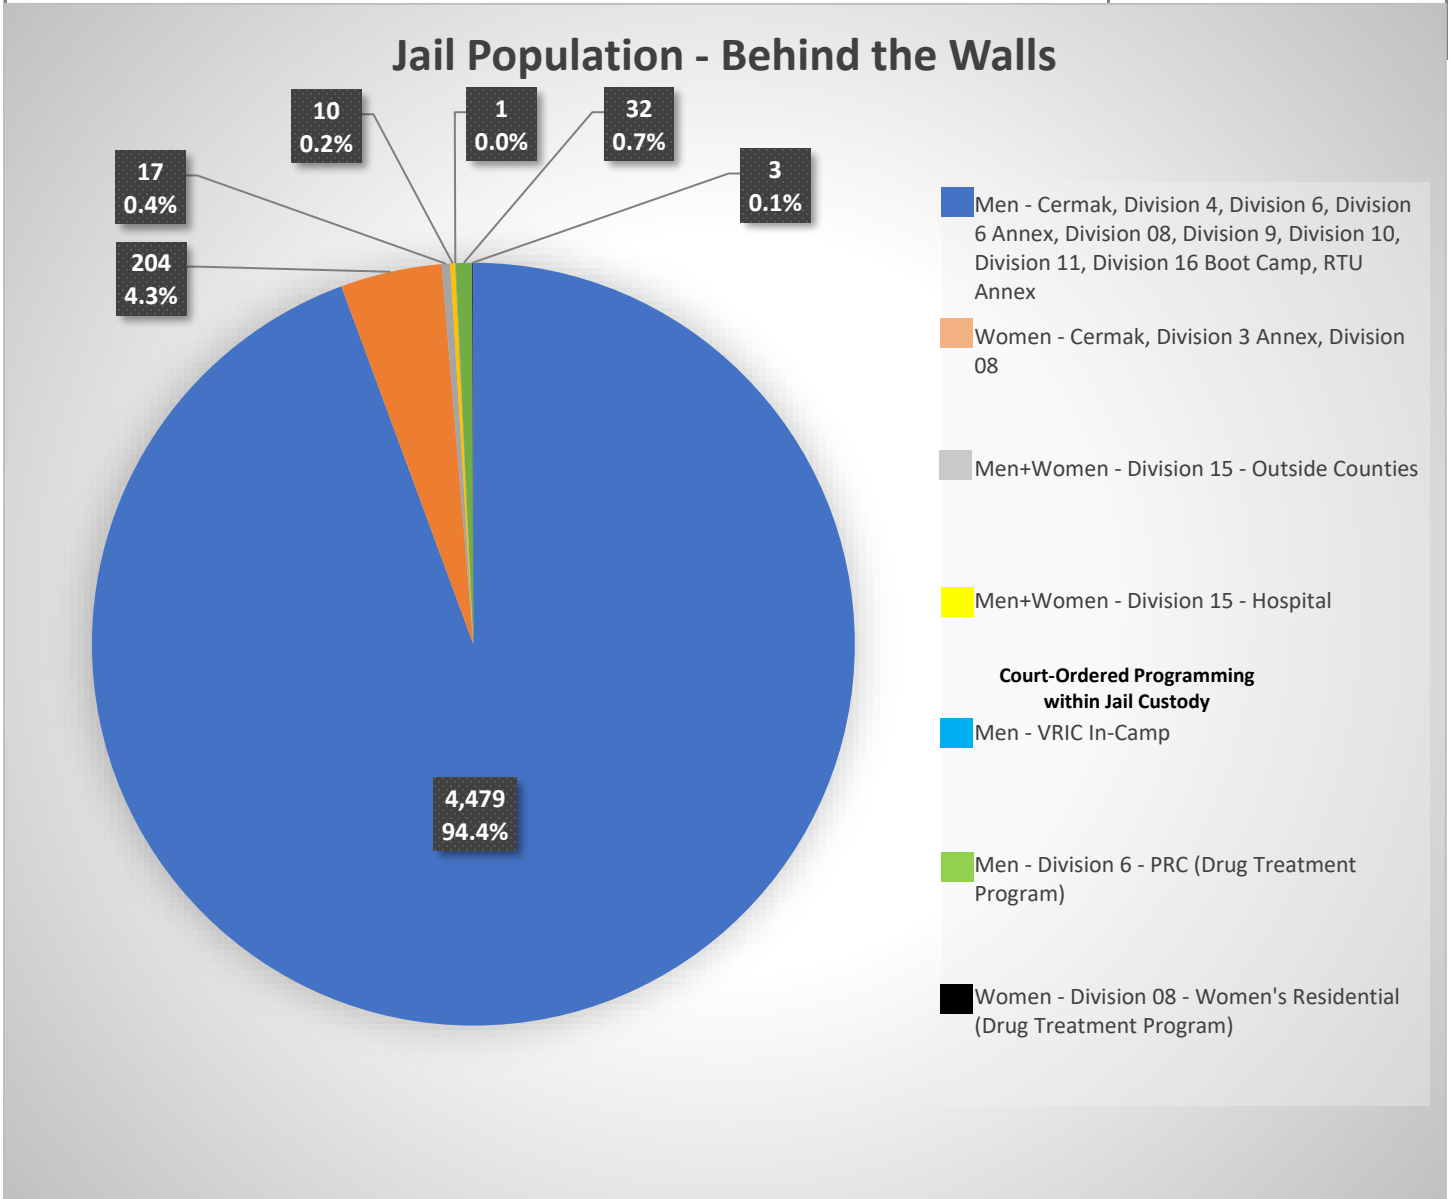

Sheriff's Daily Report

7/10/2020

Under the Custody of the Sheriff	
Total Male and Female	8,063
Jail Population	4,746
Community Corrections	3,317

Behind the Walls: Detainees that are physically housed under the Sheriff's custody 24 hours a day/7 days a week. This includes all populations listed on this chart - Divisional populations male & female, Outside Counties, Hospital, PRC, Women's Residential, & VRIC. Detainees in court-ordered treatment programs (PRC, Women's Residential, VRIC) are housed at CCDOC 24 hours a day/7 days week.

Sheriff's Daily Report

7/10/2020

CCSO Population Demographics

In Confinement

Gender Distribution

Race Distribution

Age Distribution

Community Corrections

Gender Distribution

Race Distribution

Age Distribution