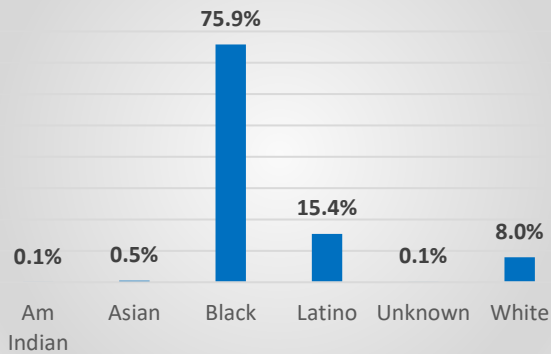

Sheriff's Daily Report

7/10/2020

Under the Custody of the Sheriff	
Total Male and Female	8,063
Jail Population	4,746
Community Corrections	3,317

Behind the Walls: Detainees that are physically housed under the Sheriff's custody 24 hours a day/7 days a week. This includes all populations listed on this chart - Divisional populations male & female, Outside Counties, Hospital, PRC, Women's Residential, & VRIC. Detainees in court-ordered treatment programs (PRC, Women's Residential, VRIC) are housed at CCDOC 24 hours a day/7 days week.

Sheriff's Daily Report

7/10/2020

CCSO Population Demographics

In Confinement

Gender Distribution

Race Distribution

Age Distribution

Community Corrections

Gender Distribution

Race Distribution

Age Distribution