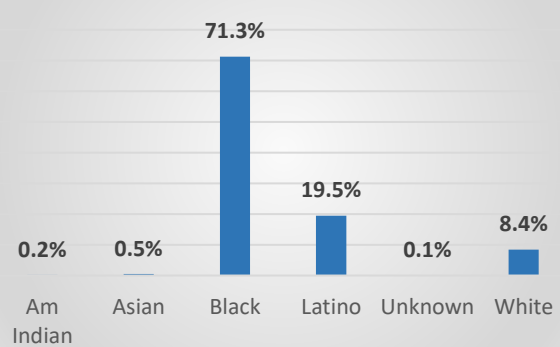

Sheriff's Daily Report

7/10/2020

Under the Custody of the Sheriff	
Total Male and Female	8,063
Jail Population	4,746
Community Corrections	3,317

Behind the Walls: Detainees that are physically housed under the Sheriff's custody 24 hours a day/7 days a week. This includes all populations listed on this chart - Divisional populations male & female, Outside Counties, Hospital, PRC, Women's Residential, & VRIC. Detainees in court-ordered treatment programs (PRC, Women's Residential, VRIC) are housed at CCDOC 24 hours a day/7 days week.

Sheriff's Daily Report

7/10/2020

CCSO Population Demographics

In Confinement

Gender Distribution

Race Distribution

Age Distribution

Community Corrections

Gender Distribution

Race Distribution

Age Distribution