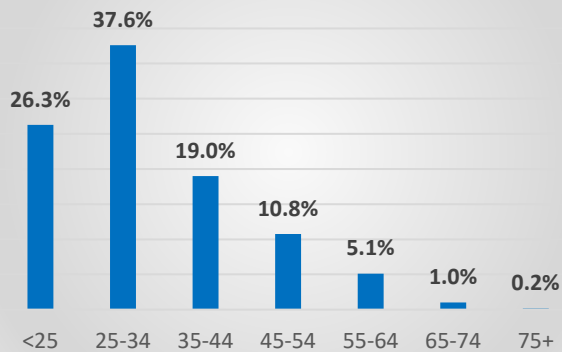

Sheriff's Daily Report

7/10/2020

Under the Custody of the Sheriff	
Total Male and Female	8,063
Jail Population	4,746
Community Corrections	3,317

Behind the Walls: Detainees that are physically housed under the Sheriff's custody 24 hours a day/7 days a week. This includes all populations listed on this chart - Divisional populations male & female, Outside Counties, Hospital, PRC, Women's Residential, & VRIC. Detainees in court-ordered treatment programs (PRC, Women's Residential, VRIC) are housed at CCDOC 24 hours a day/7 days week.

Sheriff's Daily Report

7/10/2020

CCSO Population Demographics

In Confinement

Gender Distribution

Race Distribution

Age Distribution

Community Corrections

Gender Distribution

Race Distribution

Age Distribution