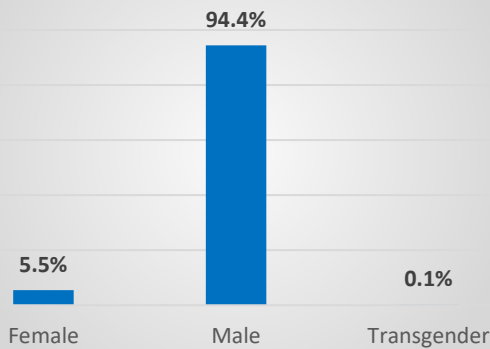

Sheriff's Daily Report

7/10/2020

CCSO Population Demographics

In Confinement

Gender Distribution