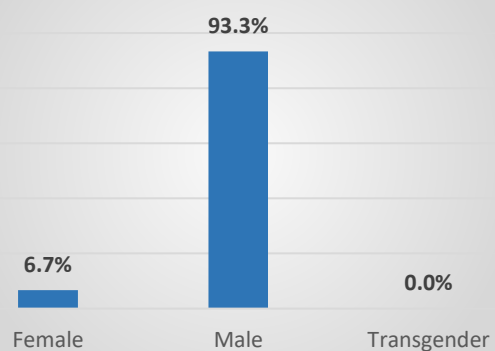

Sheriff's Daily Report

7/10/2020

Under the Custody of the Sheriff	
Total Male and Female	8,063
Jail Population	4,746
Community Corrections	3,317

Behind the Walls: Detainees that are physically housed under the Sheriff's custody 24 hours a day/7 days a week. This includes all populations listed on this chart - Divisional populations male & female, Outside Counties, Hospital, PRC, Women's Residential, & VRIC. Detainees in court-ordered treatment programs (PRC, Women's Residential, VRIC) are housed at CCDOC 24 hours a day/7 days week.

Sheriff's Daily Report

7/10/2020

CCSO Population Demographics

In Confinement

Gender Distribution

Race Distribution

Age Distribution

Community Corrections

Gender Distribution

Race Distribution

Age Distribution