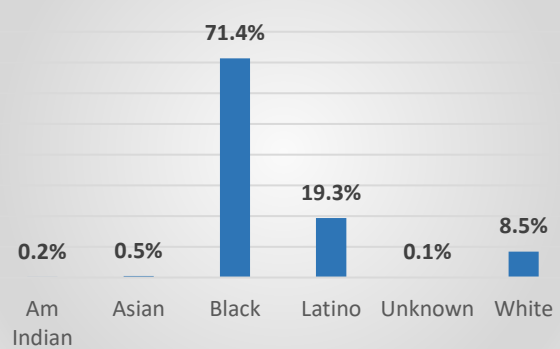

Sheriff's Daily Report

7/13/2020

Under the Custody of the Sheriff	
Total Male and Female	8,143
Jail Population	4,834
Community Corrections	3,309

Jail Population - Behind the Walls

Behind the Walls: Detainees that are physically housed under the Sheriff's custody 24 hours a day/7 days a week. This includes all populations listed on this chart - Divisional populations male & female, Outside Counties, Hospital, PRC, Women's Residential, & VRIC. Detainees in court-ordered treatment programs (PRC, Women's Residential, VRIC) are housed at CCDOC 24 hours a day/7 days week.

Sheriff's Daily Report

7/13/2020

CCSO Population Demographics

In Confinement

Gender Distribution

Race Distribution

Age Distribution

Community Corrections

Gender Distribution

Race Distribution

Age Distribution