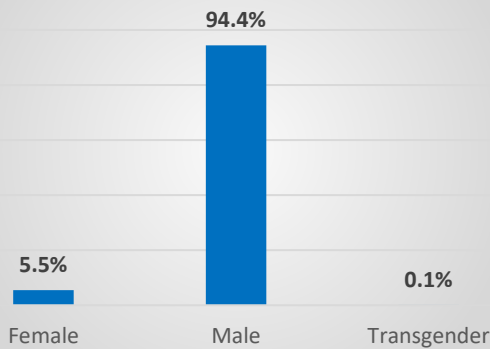

Sheriff's Daily Report

7/13/2020

CCSO Population Demographics

In Confinement

Gender Distribution