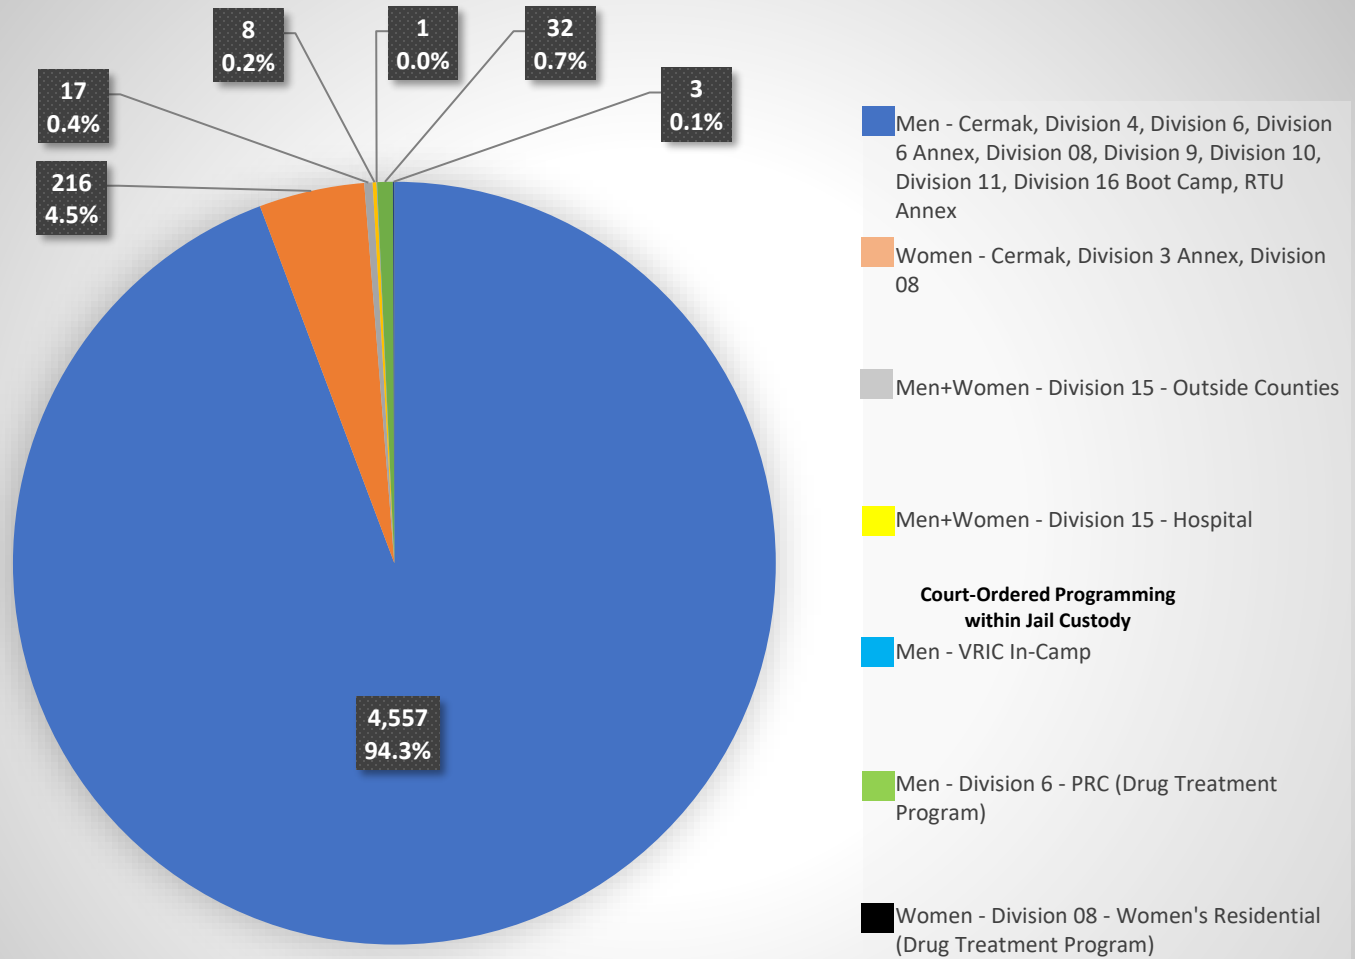

Sheriff's Daily Report

7/13/2020

Under the Custody of the Sheriff	
Total Male and Female	8,143
Jail Population	4,834
Community Corrections	3,309

Jail Population - Behind the Walls

Behind the Walls: Detainees that are physically housed under the Sheriff's custody 24 hours a day/7 days a week. This includes all populations listed on this chart - Divisional populations male & female, Outside Counties, Hospital, PRC, Women's Residential, & VRIC. Detainees in court-ordered treatment programs (PRC, Women's Residential, VRIC) are housed at CCDOC 24 hours a day/7 days week.

Sheriff's Daily Report

7/13/2020

CCSO Population Demographics

In Confinement

Gender Distribution

Race Distribution

Age Distribution

Community Corrections

Gender Distribution

Race Distribution

Age Distribution