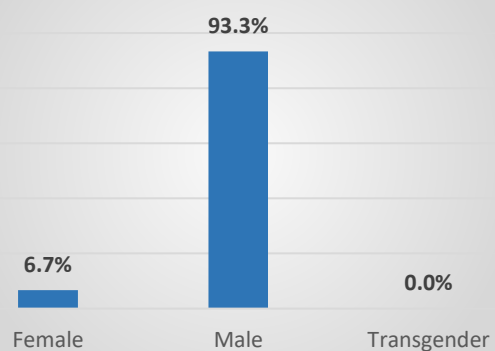

Sheriff's Daily Report

7/13/2020

Under the Custody of the Sheriff	
Total Male and Female	8,143
Jail Population	4,834
Community Corrections	3,309

Jail Population - Behind the Walls

Behind the Walls: Detainees that are physically housed under the Sheriff's custody 24 hours a day/7 days a week. This includes all populations listed on this chart - Divisional populations male & female, Outside Counties, Hospital, PRC, Women's Residential, & VRIC. Detainees in court-ordered treatment programs (PRC, Women's Residential, VRIC) are housed at CCDOC 24 hours a day/7 days week.

Sheriff's Daily Report

7/13/2020

CCSO Population Demographics

In Confinement

Gender Distribution

Race Distribution

Age Distribution

Community Corrections

Gender Distribution

Race Distribution

Age Distribution