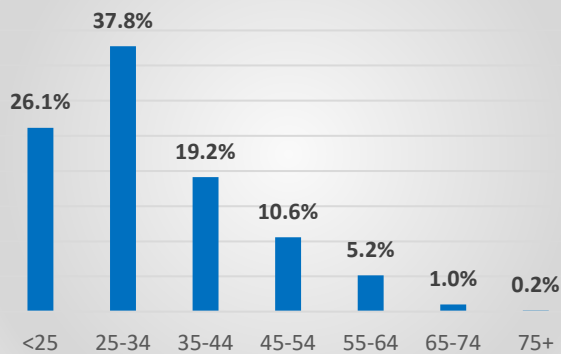

Sheriff's Daily Report

7/13/2020

Under the Custody of the Sheriff	
Total Male and Female	8,143
Jail Population	4,834
Community Corrections	3,309

Jail Population - Behind the Walls

Behind the Walls: Detainees that are physically housed under the Sheriff's custody 24 hours a day/7 days a week. This includes all populations listed on this chart - Divisional populations male & female, Outside Counties, Hospital, PRC, Women's Residential, & VRIC. Detainees in court-ordered treatment programs (PRC, Women's Residential, VRIC) are housed at CCDOC 24 hours a day/7 days week.

Sheriff's Daily Report

7/13/2020

CCSO Population Demographics

In Confinement

Gender Distribution

Race Distribution

Age Distribution

Community Corrections

Gender Distribution

Race Distribution

Age Distribution