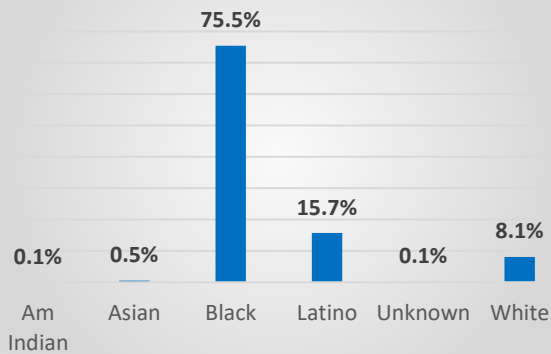

Sheriff's Daily Report

7/13/2020

Under the Custody of the Sheriff	
Total Male and Female	8,143
Jail Population	4,834
Community Corrections	3,309

Jail Population - Behind the Walls

Behind the Walls: Detainees that are physically housed under the Sheriff's custody 24 hours a day/7 days a week. This includes all populations listed on this chart - Divisional populations male & female, Outside Counties, Hospital, PRC, Women's Residential, & VRIC. Detainees in court-ordered treatment programs (PRC, Women's Residential, VRIC) are housed at CCDOC 24 hours a day/7 days week.

Sheriff's Daily Report

7/13/2020

CCSO Population Demographics

In Confinement

Gender Distribution

Race Distribution

Age Distribution

Community Corrections

Gender Distribution

Race Distribution

Age Distribution