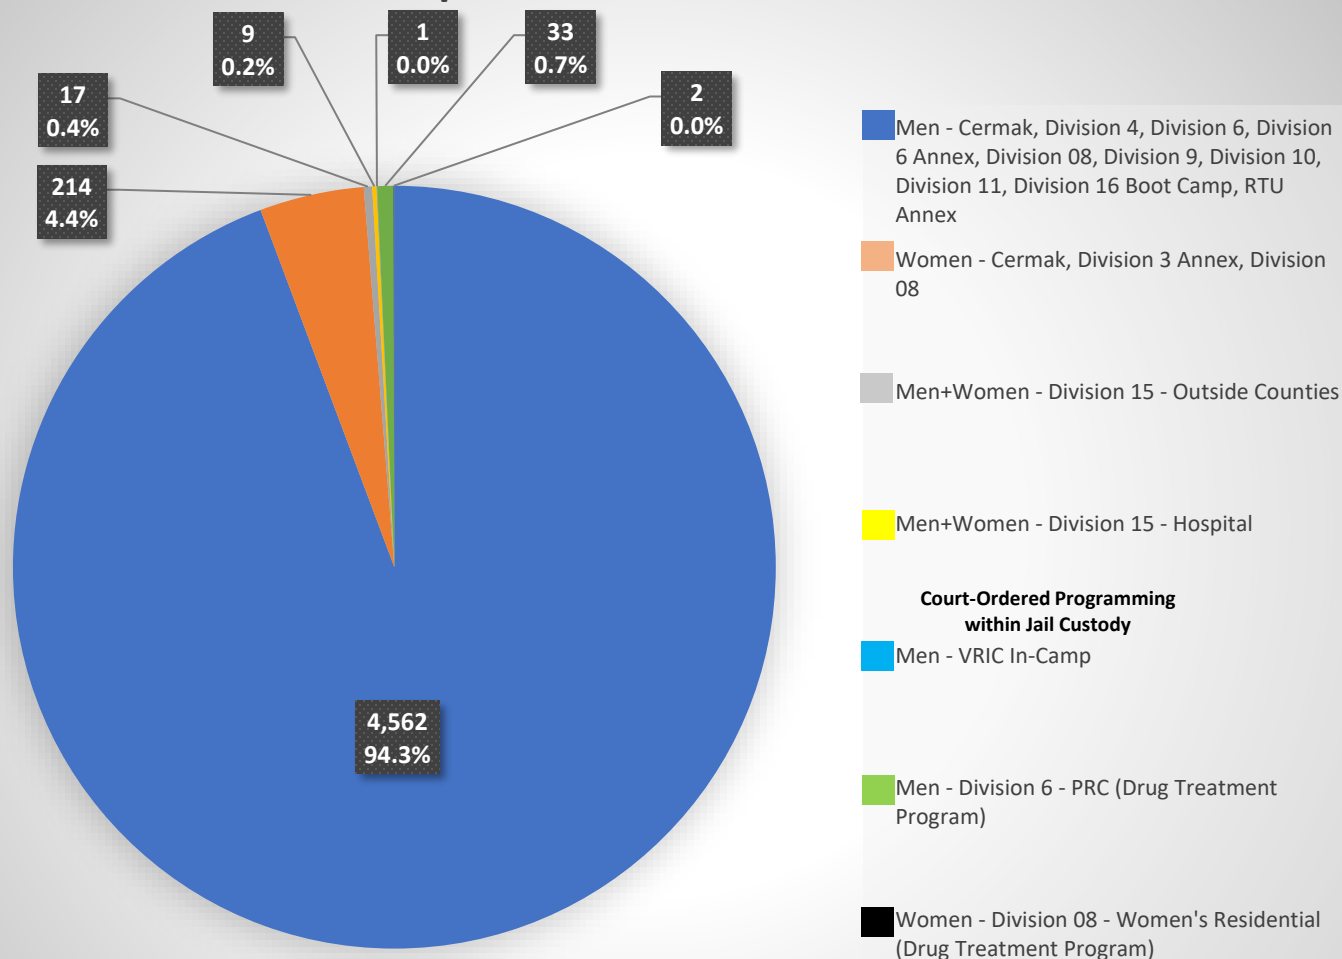

Sheriff's Daily Report

7/16/2020

Under the Custody of the Sheriff	
Total Male and Female	8,147
Jail Population	4,838
Community Corrections	3,309

Jail Population - Behind the Walls

Behind the Walls: Detainees that are physically housed under the Sheriff's custody 24 hours a day/7 days a week. This includes all populations listed on this chart - Divisional populations male & female, Outside Counties, Hospital, PRC, Women's Residential, & VRIC. Detainees in court-ordered treatment programs (PRC, Women's Residential, VRIC) are housed at CCDOC 24 hours a day/7 days week.

Sheriff's Daily Report

7/16/2020

CCSO Population Demographics

In Confinement

Gender Distribution

Race Distribution

Age Distribution

Community Corrections

Gender Distribution

Race Distribution

Age Distribution