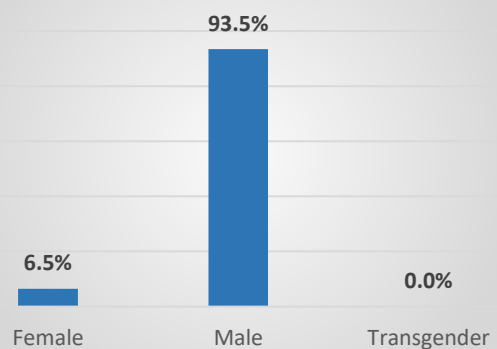

Sheriff's Daily Report

7/16/2020

Under the Custody of the Sheriff	
Total Male and Female	8,147
Jail Population	4,838
Community Corrections	3,309

Jail Population - Behind the Walls

Behind the Walls: Detainees that are physically housed under the Sheriff's custody 24 hours a day/7 days a week. This includes all populations listed on this chart - Divisional populations male & female, Outside Counties, Hospital, PRC, Women's Residential, & VRIC. Detainees in court-ordered treatment programs (PRC, Women's Residential, VRIC) are housed at CCDOC 24 hours a day/7 days week.

Sheriff's Daily Report

7/16/2020

CCSO Population Demographics

In Confinement

Gender Distribution

Race Distribution

Age Distribution

Community Corrections

Gender Distribution

Race Distribution

Age Distribution