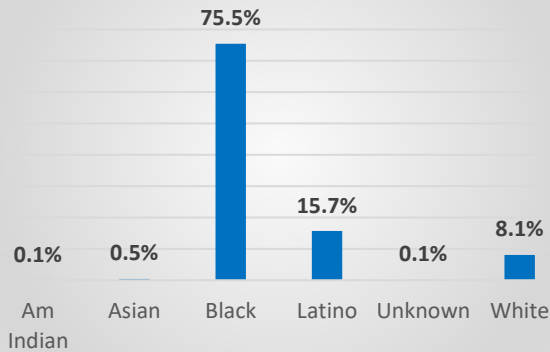

Sheriff's Daily Report

7/16/2020

Under the Custody of the Sheriff	
Total Male and Female	8,147
Jail Population	4,838
Community Corrections	3,309

Jail Population - Behind the Walls

Behind the Walls: Detainees that are physically housed under the Sheriff's custody 24 hours a day/7 days a week. This includes all populations listed on this chart - Divisional populations male & female, Outside Counties, Hospital, PRC, Women's Residential, & VRIC. Detainees in court-ordered treatment programs (PRC, Women's Residential, VRIC) are housed at CCDOC 24 hours a day/7 days week.

Sheriff's Daily Report

7/16/2020

CCSO Population Demographics

In Confinement

Gender Distribution

Race Distribution

Age Distribution

Community Corrections

Gender Distribution

Race Distribution

Age Distribution