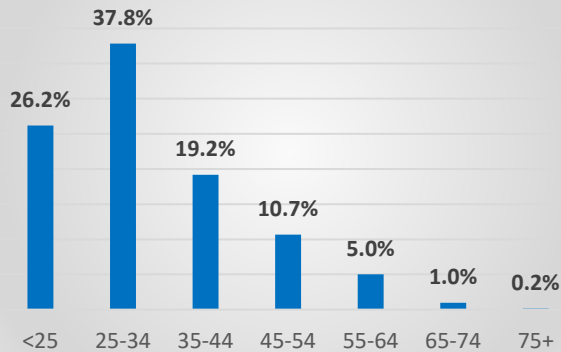

Sheriff's Daily Report

7/16/2020

Under the Custody of the Sheriff	
Total Male and Female	8,147
Jail Population	4,838
Community Corrections	3,309

Jail Population - Behind the Walls

Behind the Walls: Detainees that are physically housed under the Sheriff's custody 24 hours a day/7 days a week. This includes all populations listed on this chart - Divisional populations male & female, Outside Counties, Hospital, PRC, Women's Residential, & VRIC. Detainees in court-ordered treatment programs (PRC, Women's Residential, VRIC) are housed at CCDOC 24 hours a day/7 days week.

Sheriff's Daily Report

7/16/2020

CCSO Population Demographics

In Confinement

Gender Distribution

Race Distribution

Age Distribution

Community Corrections

Gender Distribution

Race Distribution

Age Distribution