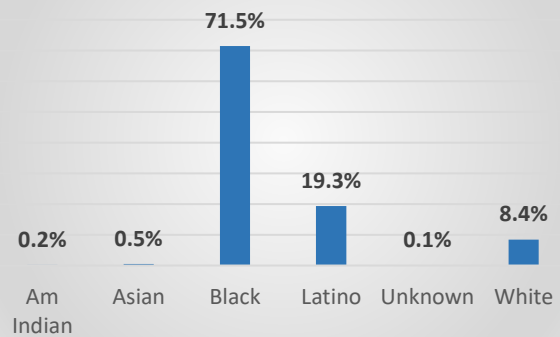

Sheriff's Daily Report

7/16/2020

Under the Custody of the Sheriff	
Total Male and Female	8,147
Jail Population	4,838
Community Corrections	3,309

Jail Population - Behind the Walls

Behind the Walls: Detainees that are physically housed under the Sheriff's custody 24 hours a day/7 days a week. This includes all populations listed on this chart - Divisional populations male & female, Outside Counties, Hospital, PRC, Women's Residential, & VRIC. Detainees in court-ordered treatment programs (PRC, Women's Residential, VRIC) are housed at CCDOC 24 hours a day/7 days week.

Sheriff's Daily Report

7/16/2020

CCSO Population Demographics

In Confinement

Gender Distribution

Race Distribution

Age Distribution

Community Corrections

Gender Distribution

Race Distribution

Age Distribution