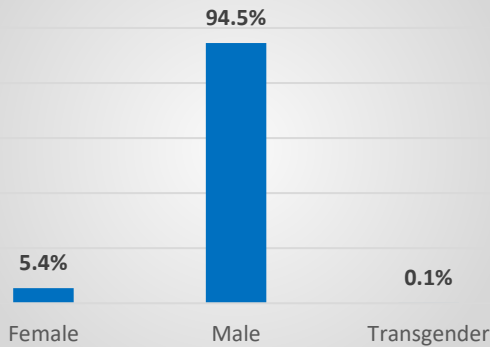

Sheriff's Daily Report

7/16/2020

CCSO Population Demographics

In Confinement

Gender Distribution