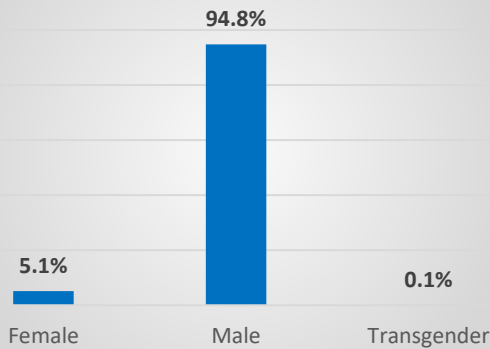

Sheriff's Daily Report

8/7/2020

CCSO Population Demographics

In Confinement

Gender Distribution