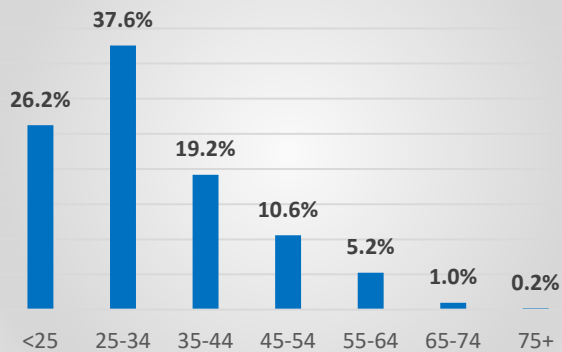

Sheriff's Daily Report

8/7/2020

Under the Custody of the Sheriff	
Total Male and Female	8,219
Jail Population	4,909
Community Corrections	3,310

Jail Population - Behind the Walls

Behind the Walls: Detainees that are physically housed under the Sheriff's custody 24 hours a day/7 days a week. This includes all populations listed on this chart - Divisional populations male & female, Outside Counties, Hospital, PRC, Women's Residential, & VRIC. Detainees in court-ordered treatment programs (PRC, Women's Residential, VRIC) are housed at CCDOC 24 hours a day/7 days week.

Sheriff's Daily Report

8/7/2020

CCSO Population Demographics

In Confinement

Gender Distribution

Race Distribution

Age Distribution

Community Corrections

Gender Distribution

Race Distribution

Age Distribution