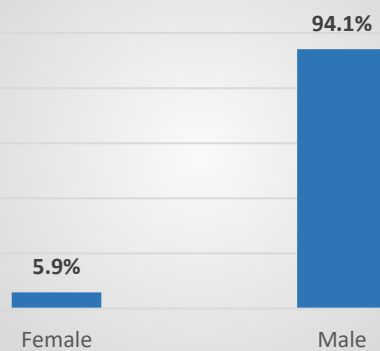

Sheriff's Daily Report

8/7/2020

Under the Custody of the Sheriff	
Total Male and Female	8,219
Jail Population	4,909
Community Corrections	3,310

Jail Population - Behind the Walls

Behind the Walls: Detainees that are physically housed under the Sheriff's custody 24 hours a day/7 days a week. This includes all populations listed on this chart - Divisional populations male & female, Outside Counties, Hospital, PRC, Women's Residential, & VRIC. Detainees in court-ordered treatment programs (PRC, Women's Residential, VRIC) are housed at CCDOC 24 hours a day/7 days week.

Sheriff's Daily Report

8/7/2020

CCSO Population Demographics

In Confinement

Gender Distribution

Race Distribution

Age Distribution

Community Corrections

Gender Distribution

Race Distribution

Age Distribution