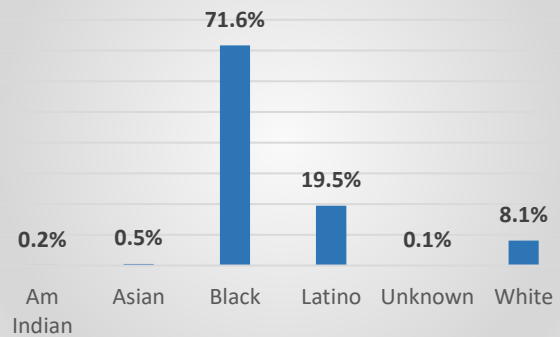

Sheriff's Daily Report

8/7/2020

Under the Custody of the Sheriff	
Total Male and Female	8,219
Jail Population	4,909
Community Corrections	3,310

Jail Population - Behind the Walls

Behind the Walls: Detainees that are physically housed under the Sheriff's custody 24 hours a day/7 days a week. This includes all populations listed on this chart - Divisional populations male & female, Outside Counties, Hospital, PRC, Women's Residential, & VRIC. Detainees in court-ordered treatment programs (PRC, Women's Residential, VRIC) are housed at CCDOC 24 hours a day/7 days week.

Sheriff's Daily Report

8/7/2020

CCSO Population Demographics

In Confinement

Gender Distribution

Race Distribution

Age Distribution

Community Corrections

Gender Distribution

Race Distribution

Age Distribution