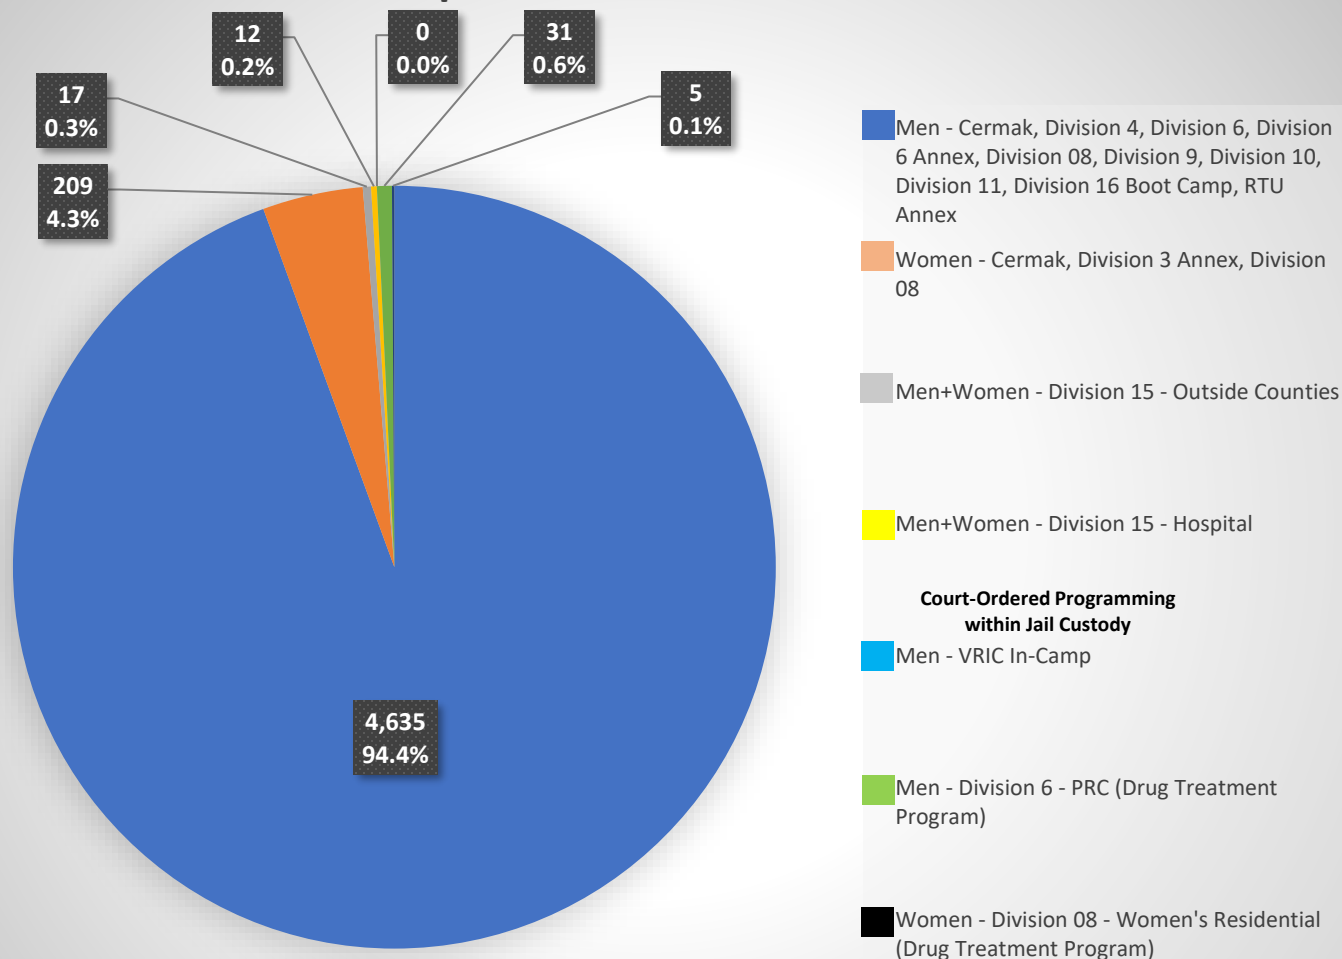

Sheriff's Daily Report

8/7/2020

Under the Custody of the Sheriff	
Total Male and Female	8,219
Jail Population	4,909
Community Corrections	3,310

Jail Population - Behind the Walls

Behind the Walls: Detainees that are physically housed under the Sheriff's custody 24 hours a day/7 days a week. This includes all populations listed on this chart - Divisional populations male & female, Outside Counties, Hospital, PRC, Women's Residential, & VRIC. Detainees in court-ordered treatment programs (PRC, Women's Residential, VRIC) are housed at CCDOC 24 hours a day/7 days week.

Sheriff's Daily Report

8/7/2020

CCSO Population Demographics

In Confinement

Gender Distribution

Race Distribution

Age Distribution

Community Corrections

Gender Distribution

Race Distribution

Age Distribution