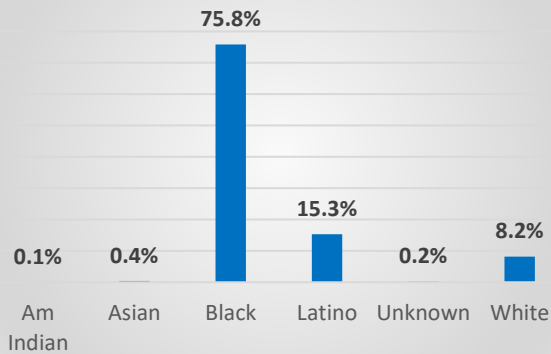

Sheriff's Daily Report

8/7/2020

Under the Custody of the Sheriff	
Total Male and Female	8,219
Jail Population	4,909
Community Corrections	3,310

Jail Population - Behind the Walls

Behind the Walls: Detainees that are physically housed under the Sheriff's custody 24 hours a day/7 days a week. This includes all populations listed on this chart - Divisional populations male & female, Outside Counties, Hospital, PRC, Women's Residential, & VRIC. Detainees in court-ordered treatment programs (PRC, Women's Residential, VRIC) are housed at CCDOC 24 hours a day/7 days week.

Sheriff's Daily Report

8/7/2020

CCSO Population Demographics

In Confinement

Gender Distribution

Race Distribution

Age Distribution

Community Corrections

Gender Distribution

Race Distribution

Age Distribution