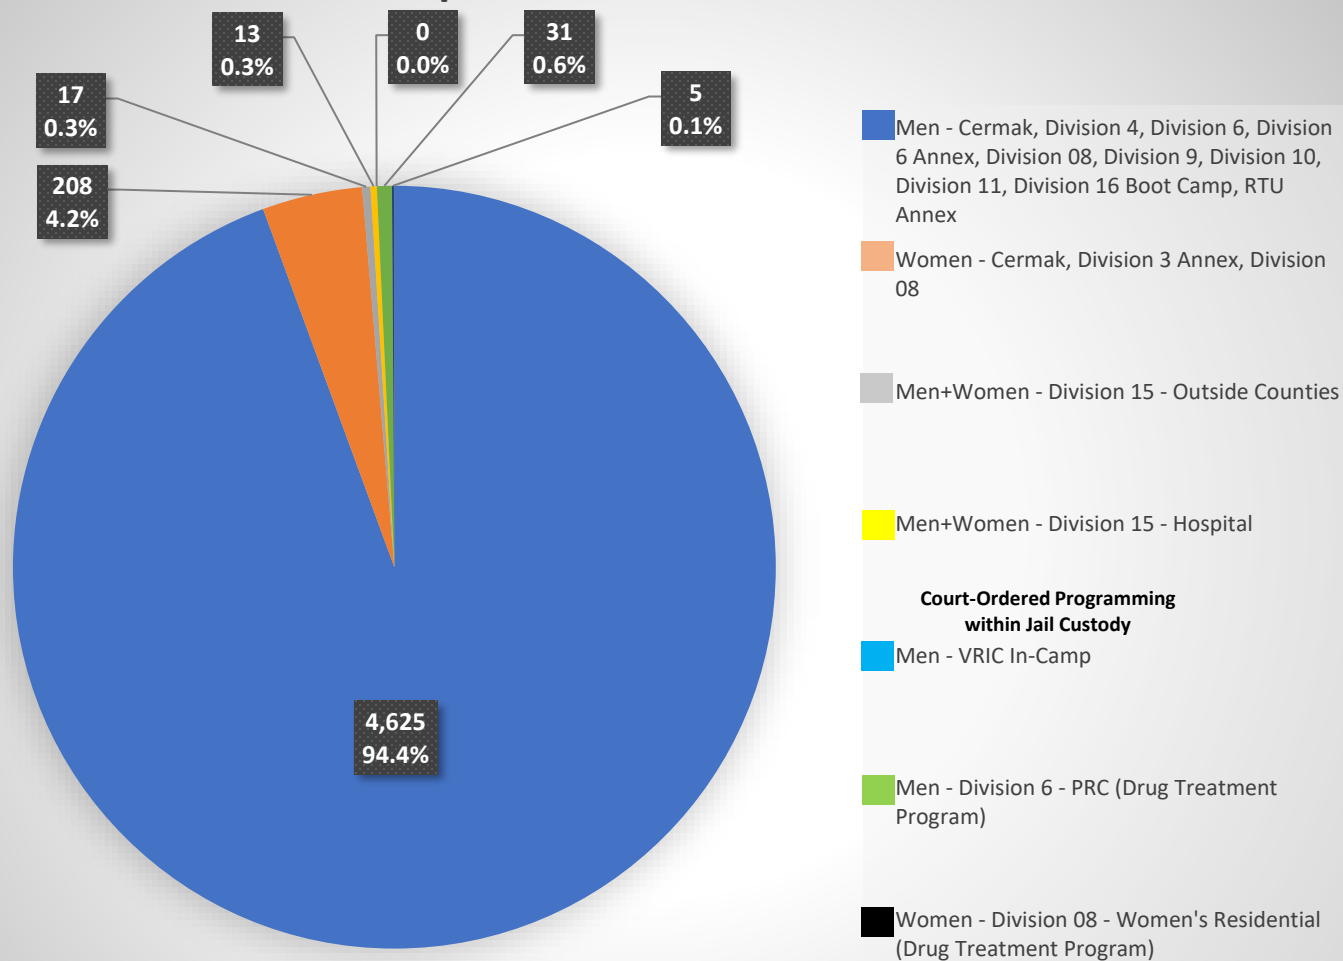

# Sheriff's Daily Report

8/9/2020

Under the Custody of the Sheriff	
<b>Total Male and Female</b>	<b>8,223</b>
Jail Population	4,899
Community Corrections	3,324

## Jail Population - Behind the Walls

Behind the Walls: Detainees that are physically housed under the Sheriff's custody 24 hours a day/7 days a week. This includes all populations listed on this chart - Divisional populations male & female, Outside Counties, Hospital, PRC, Women's Residential, & VRIC. Detainees in court-ordered treatment programs (PRC, Women's Residential, VRIC) are housed at CCDOC 24 hours a day/7 days week.

##### Race Distribution

##### Age Distribution