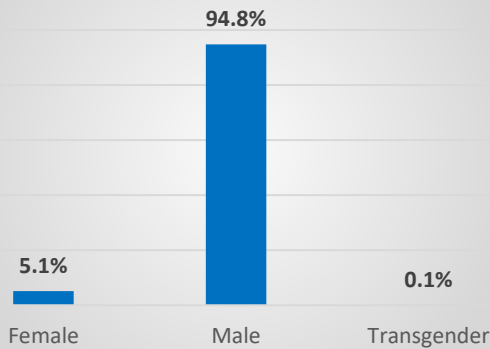

Sheriff's Daily Report

8/9/2020

CCSO Population Demographics

In Confinement

Gender Distribution