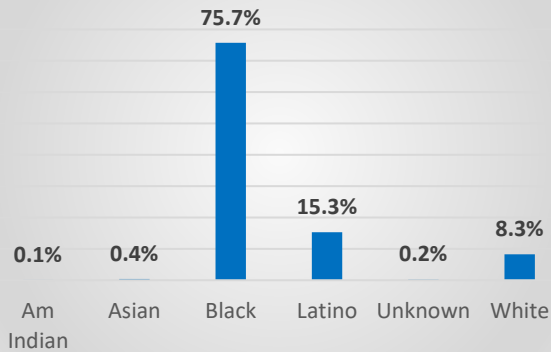

Sheriff's Daily Report

8/12/2020

Under the Custody of the Sheriff	
Total Male and Female	8,243
Jail Population	4,936
Community Corrections	3,307

Jail Population - Behind the Walls

Behind the Walls: Detainees that are physically housed under the Sheriff's custody 24 hours a day/7 days a week. This includes all populations listed on this chart - Divisional populations male & female, Outside Counties, Hospital, PRC, Women's Residential, & VRIC. Detainees in court-ordered treatment programs (PRC, Women's Residential, VRIC) are housed at CCDOC 24 hours a day/7 days week.

Sheriff's Daily Report

8/12/2020

CCSO Population Demographics

In Confinement

Gender Distribution

Race Distribution

Age Distribution

Community Corrections

Gender Distribution

Race Distribution

Age Distribution