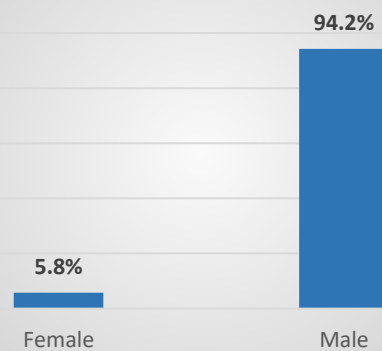

Sheriff's Daily Report

8/12/2020

Under the Custody of the Sheriff	
Total Male and Female	8,243
Jail Population	4,936
Community Corrections	3,307

Jail Population - Behind the Walls

Behind the Walls: Detainees that are physically housed under the Sheriff's custody 24 hours a day/7 days a week. This includes all populations listed on this chart - Divisional populations male & female, Outside Counties, Hospital, PRC, Women's Residential, & VRIC. Detainees in court-ordered treatment programs (PRC, Women's Residential, VRIC) are housed at CCDOC 24 hours a day/7 days week.

Sheriff's Daily Report

8/12/2020

CCSO Population Demographics

In Confinement

Gender Distribution

Race Distribution

Age Distribution

Community Corrections

Gender Distribution

Race Distribution

Age Distribution