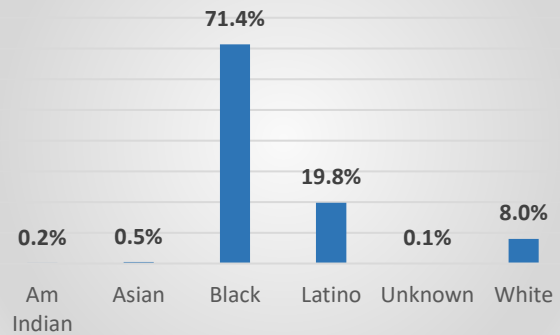

Sheriff's Daily Report

8/12/2020

Under the Custody of the Sheriff	
Total Male and Female	8,243
Jail Population	4,936
Community Corrections	3,307

Jail Population - Behind the Walls

Behind the Walls: Detainees that are physically housed under the Sheriff's custody 24 hours a day/7 days a week. This includes all populations listed on this chart - Divisional populations male & female, Outside Counties, Hospital, PRC, Women's Residential, & VRIC. Detainees in court-ordered treatment programs (PRC, Women's Residential, VRIC) are housed at CCDOC 24 hours a day/7 days week.

Sheriff's Daily Report

8/12/2020

CCSO Population Demographics

In Confinement

Gender Distribution

Race Distribution

Age Distribution

Community Corrections

Gender Distribution

Race Distribution

Age Distribution