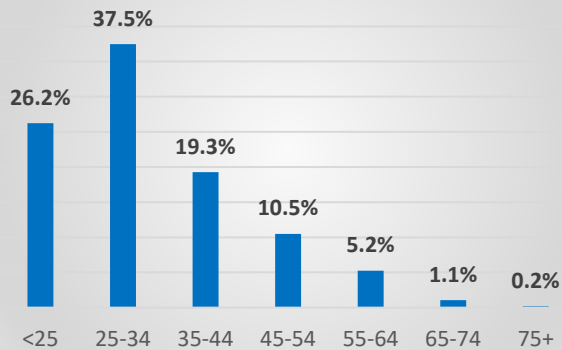

Sheriff's Daily Report

8/12/2020

Under the Custody of the Sheriff	
Total Male and Female	8,243
Jail Population	4,936
Community Corrections	3,307

Jail Population - Behind the Walls

Behind the Walls: Detainees that are physically housed under the Sheriff's custody 24 hours a day/7 days a week. This includes all populations listed on this chart - Divisional populations male & female, Outside Counties, Hospital, PRC, Women's Residential, & VRIC. Detainees in court-ordered treatment programs (PRC, Women's Residential, VRIC) are housed at CCDOC 24 hours a day/7 days week.

Sheriff's Daily Report

8/12/2020

CCSO Population Demographics

In Confinement

Gender Distribution

Race Distribution

Age Distribution

Community Corrections

Gender Distribution

Race Distribution

Age Distribution