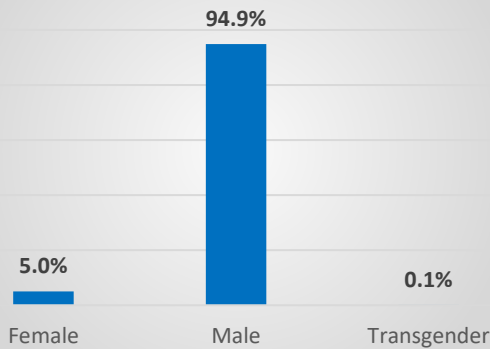

Sheriff's Daily Report

8/12/2020

CCSO Population Demographics

In Confinement

Gender Distribution