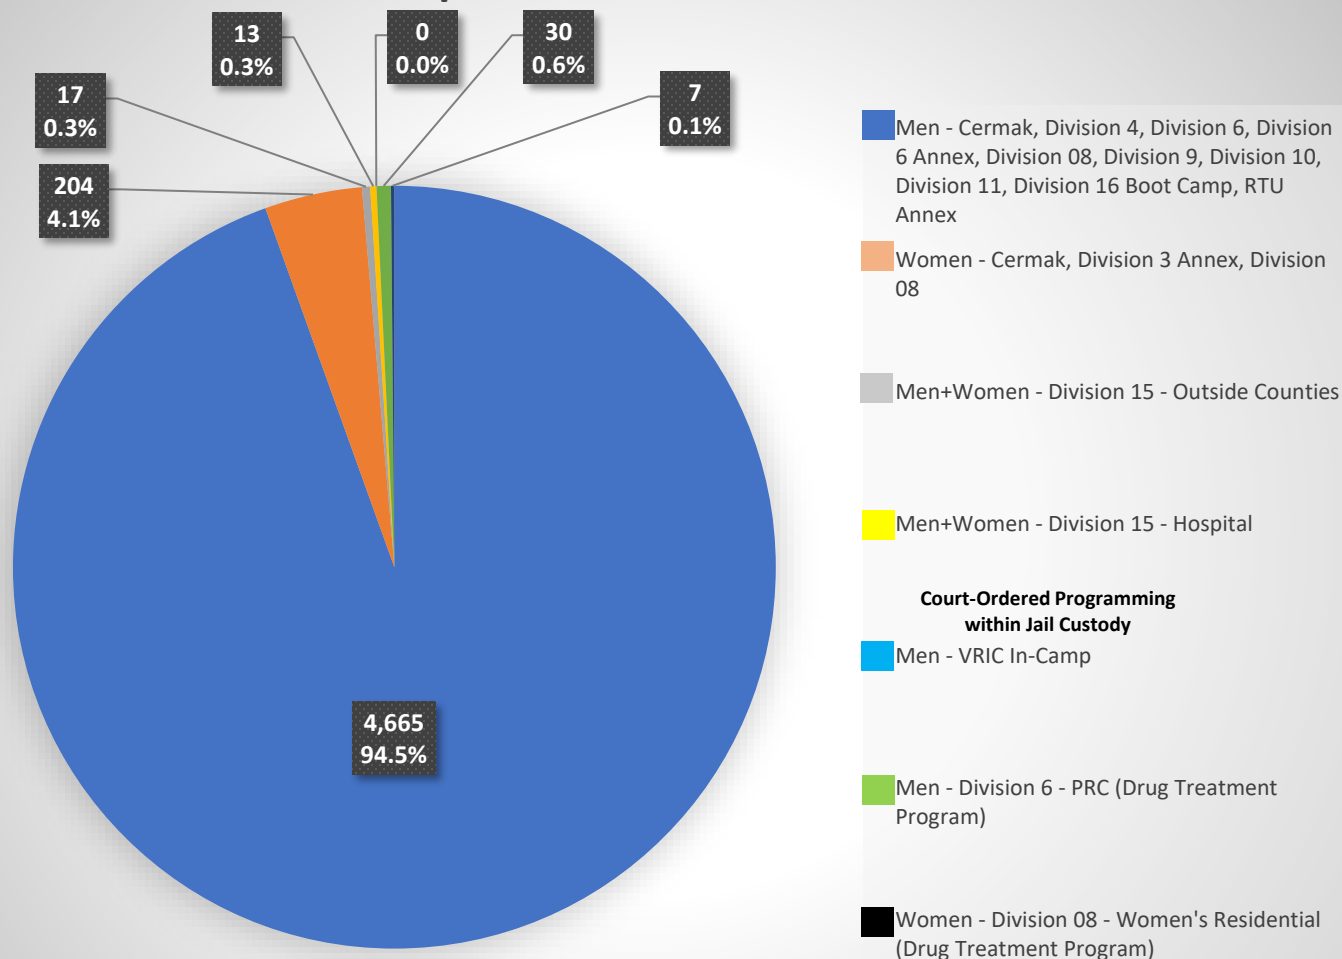

Sheriff's Daily Report

8/12/2020

Under the Custody of the Sheriff	
Total Male and Female	8,243
Jail Population	4,936
Community Corrections	3,307

Jail Population - Behind the Walls

Behind the Walls: Detainees that are physically housed under the Sheriff's custody 24 hours a day/7 days a week. This includes all populations listed on this chart - Divisional populations male & female, Outside Counties, Hospital, PRC, Women's Residential, & VRIC. Detainees in court-ordered treatment programs (PRC, Women's Residential, VRIC) are housed at CCDOC 24 hours a day/7 days week.

Sheriff's Daily Report

8/12/2020

CCSO Population Demographics

In Confinement

Gender Distribution

Race Distribution

Age Distribution

Community Corrections

Gender Distribution

Race Distribution

Age Distribution