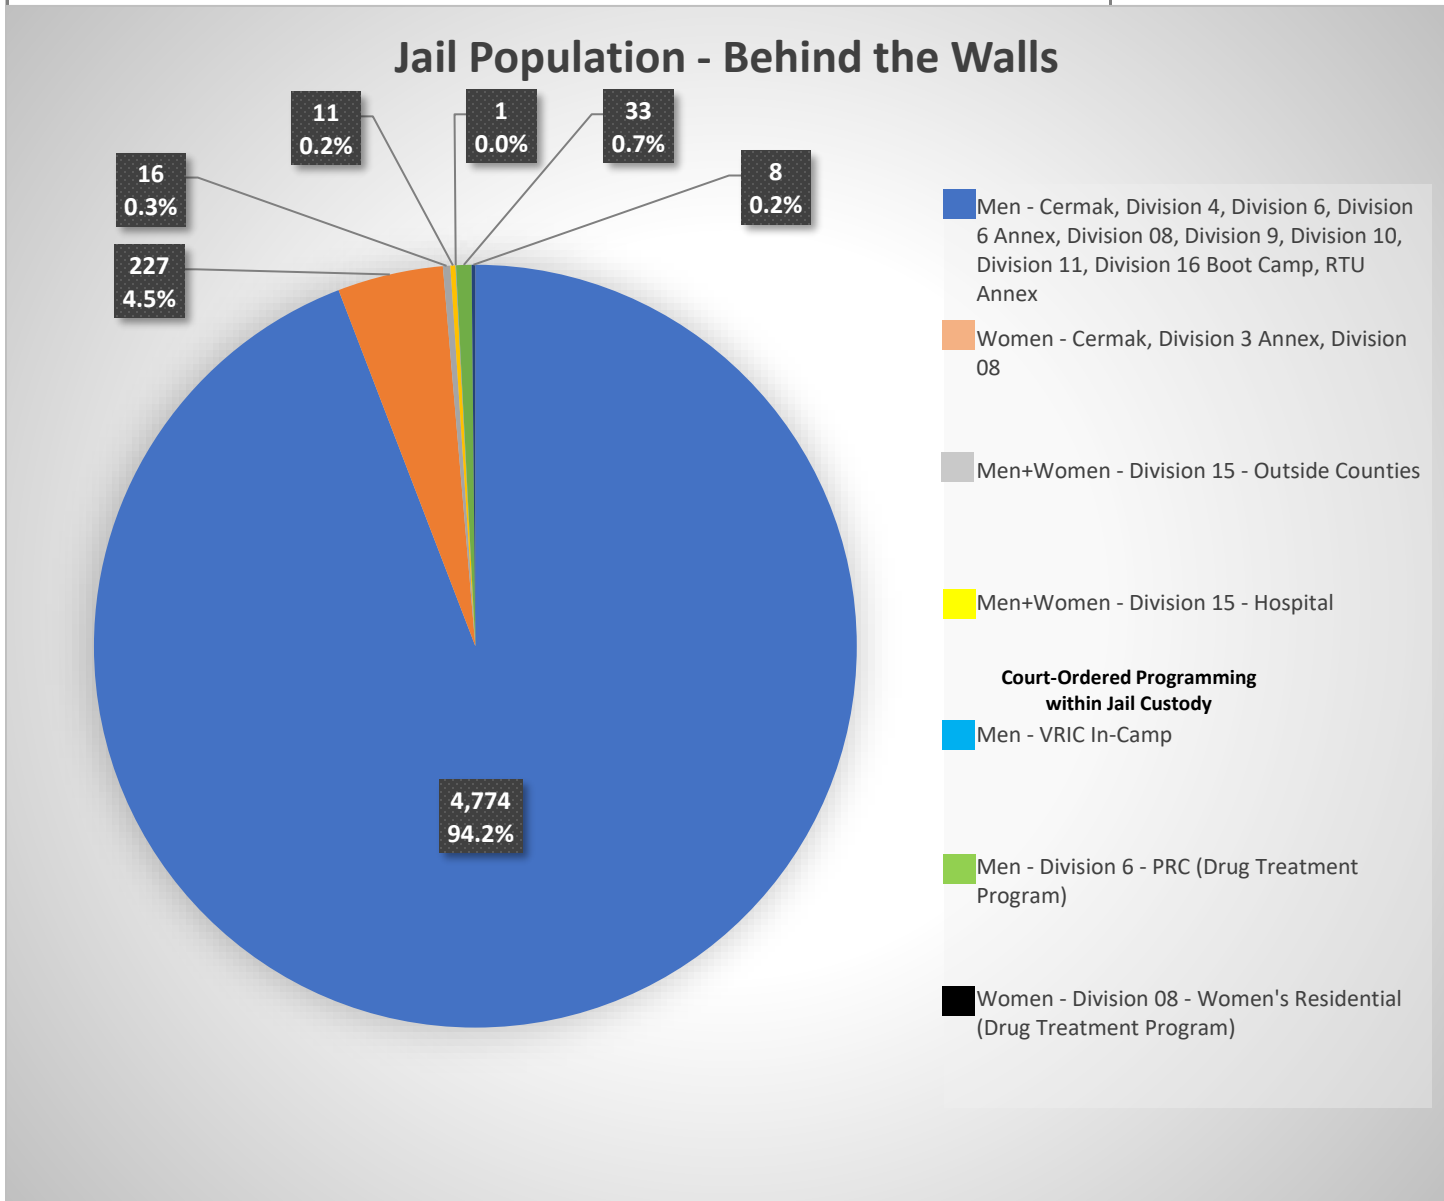

# Sheriff's Daily Report

## 8/23/2020

Under the Custody of the Sheriff	
<b>Total Male and Female</b>	<b>8,342</b>
Jail Population	5,070
Community Corrections	3,272

Behind the Walls: Detainees that are physically housed under the Sheriff's custody 24 hours a day/7 days a week. This includes all populations listed on this chart - Divisional populations male & female, Outside Counties, Hospital, PRC, Women's Residential, & VRIC. Detainees in court-ordered treatment programs (PRC, Women's Residential, VRIC) are housed at CCDOC 24 hours a day/7 days week.

#### Race Distribution

#### Age Distribution