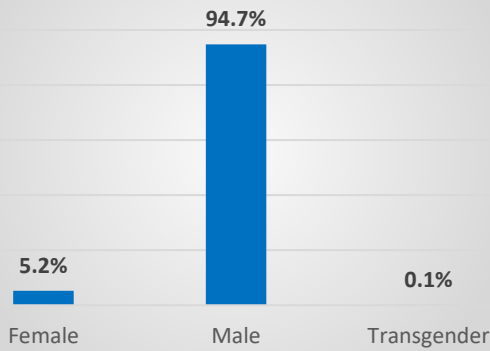

Sheriff's Daily Report

8/23/2020

CCSO Population Demographics

In Confinement

Gender Distribution