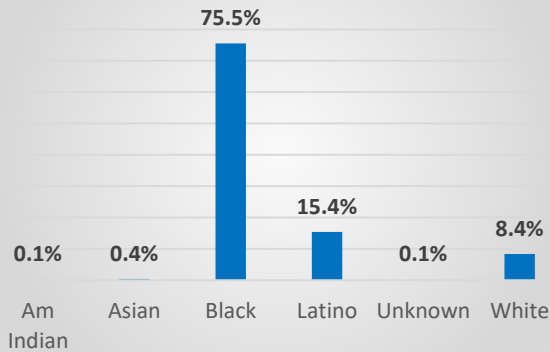

Sheriff's Daily Report

8/24/2020

Under the Custody of the Sheriff	
Total Male and Female	8,396
Jail Population	5,118
Community Corrections	3,278

Jail Population - Behind the Walls

Behind the Walls: Detainees that are physically housed under the Sheriff's custody 24 hours a day/7 days a week. This includes all populations listed on this chart - Divisional populations male & female, Outside Counties, Hospital, PRC, Women's Residential, & VRIC. Detainees in court-ordered treatment programs (PRC, Women's Residential, VRIC) are housed at CCDOC 24 hours a day/7 days week.

Sheriff's Daily Report

8/24/2020

CCSO Population Demographics

In Confinement

Gender Distribution

Race Distribution

Age Distribution

Community Corrections

Gender Distribution

Race Distribution

Age Distribution