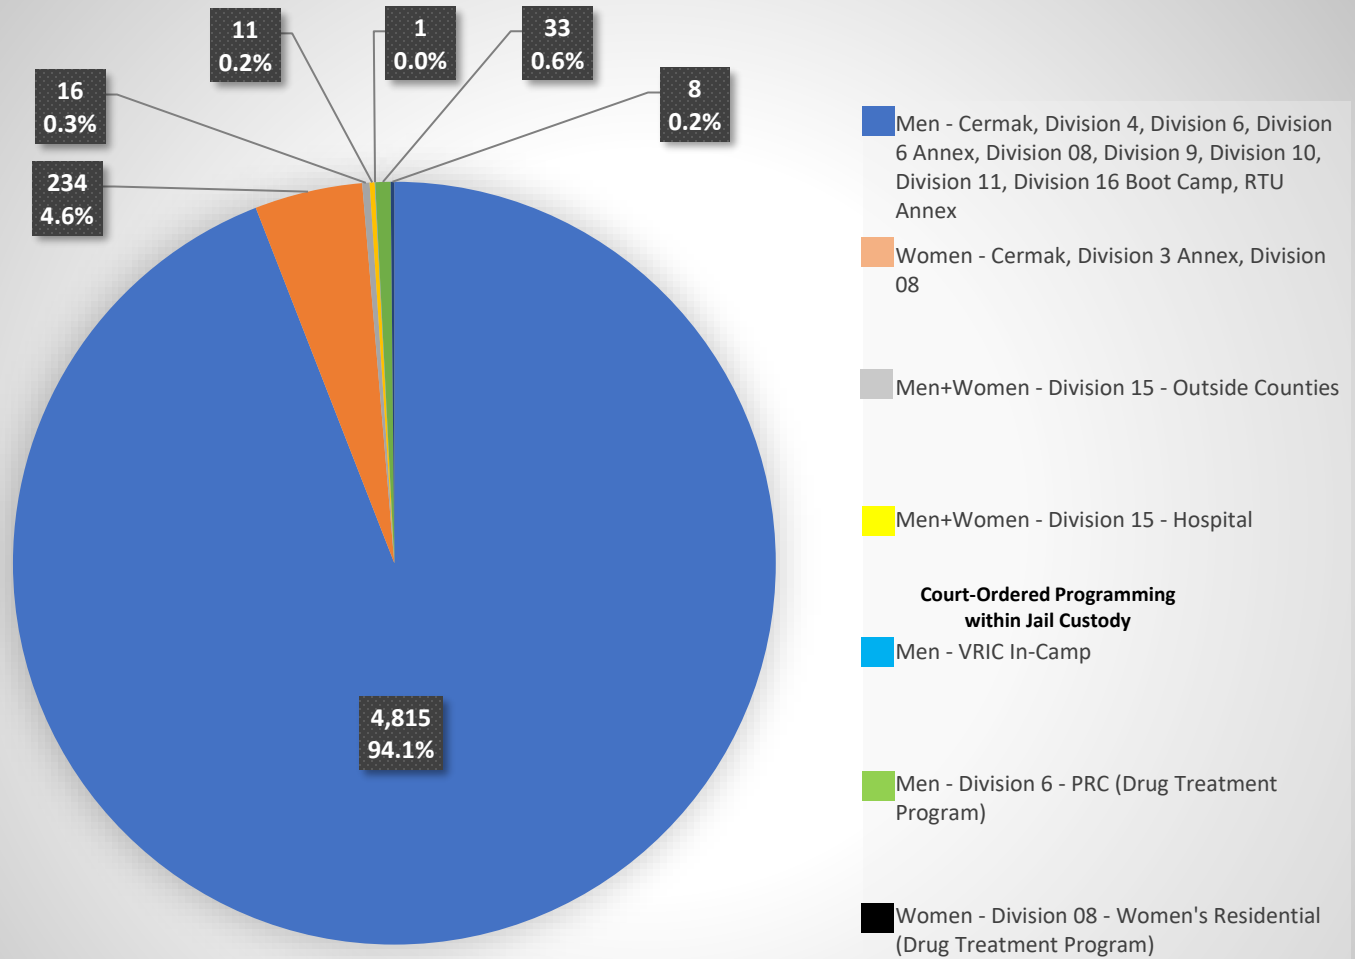

Sheriff's Daily Report

8/24/2020

Under the Custody of the Sheriff	
Total Male and Female	8,396
Jail Population	5,118
Community Corrections	3,278

Jail Population - Behind the Walls

Behind the Walls: Detainees that are physically housed under the Sheriff's custody 24 hours a day/7 days a week. This includes all populations listed on this chart - Divisional populations male & female, Outside Counties, Hospital, PRC, Women's Residential, & VRIC. Detainees in court-ordered treatment programs (PRC, Women's Residential, VRIC) are housed at CCDOC 24 hours a day/7 days week.

Sheriff's Daily Report

8/24/2020

CCSO Population Demographics

In Confinement

Gender Distribution

Race Distribution

Age Distribution

Community Corrections

Gender Distribution

Race Distribution

Age Distribution