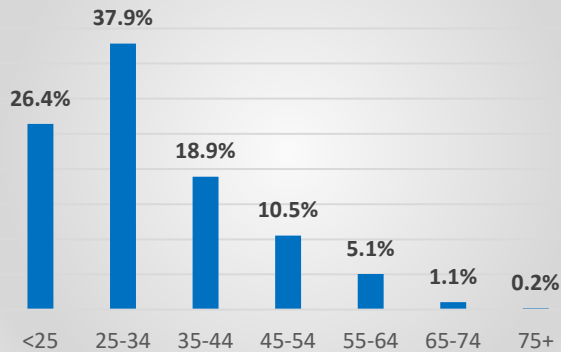

Sheriff's Daily Report

8/24/2020

Under the Custody of the Sheriff	
Total Male and Female	8,396
Jail Population	5,118
Community Corrections	3,278

Jail Population - Behind the Walls

Behind the Walls: Detainees that are physically housed under the Sheriff's custody 24 hours a day/7 days a week. This includes all populations listed on this chart - Divisional populations male & female, Outside Counties, Hospital, PRC, Women's Residential, & VRIC. Detainees in court-ordered treatment programs (PRC, Women's Residential, VRIC) are housed at CCDOC 24 hours a day/7 days week.

Sheriff's Daily Report

8/24/2020

CCSO Population Demographics

In Confinement

Gender Distribution

Race Distribution

Age Distribution

Community Corrections

Gender Distribution

Race Distribution

Age Distribution