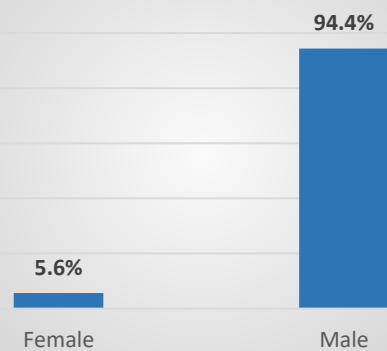

Sheriff's Daily Report

8/24/2020

Under the Custody of the Sheriff	
Total Male and Female	8,396
Jail Population	5,118
Community Corrections	3,278

Jail Population - Behind the Walls

Behind the Walls: Detainees that are physically housed under the Sheriff's custody 24 hours a day/7 days a week. This includes all populations listed on this chart - Divisional populations male & female, Outside Counties, Hospital, PRC, Women's Residential, & VRIC. Detainees in court-ordered treatment programs (PRC, Women's Residential, VRIC) are housed at CCDOC 24 hours a day/7 days week.

Sheriff's Daily Report

8/24/2020

CCSO Population Demographics

In Confinement

Gender Distribution

Race Distribution

Age Distribution

Community Corrections

Gender Distribution

Race Distribution

Age Distribution