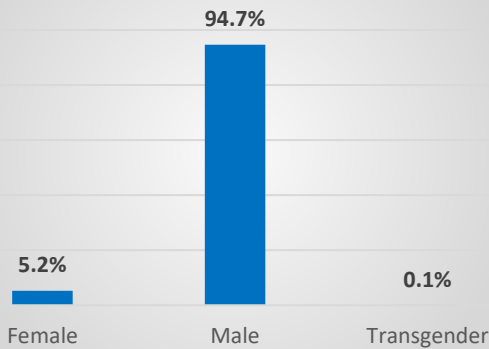

Sheriff's Daily Report

8/24/2020

CCSO Population Demographics

In Confinement

Gender Distribution