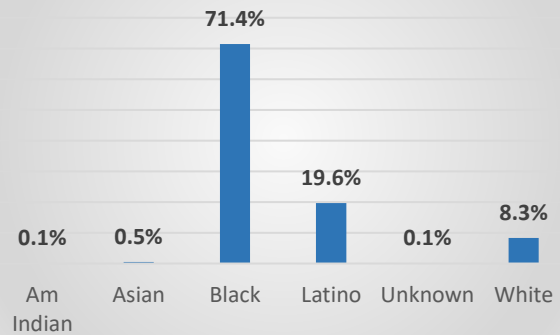

Sheriff's Daily Report

8/24/2020

Under the Custody of the Sheriff	
Total Male and Female	8,396
Jail Population	5,118
Community Corrections	3,278

Jail Population - Behind the Walls

Behind the Walls: Detainees that are physically housed under the Sheriff's custody 24 hours a day/7 days a week. This includes all populations listed on this chart - Divisional populations male & female, Outside Counties, Hospital, PRC, Women's Residential, & VRIC. Detainees in court-ordered treatment programs (PRC, Women's Residential, VRIC) are housed at CCDOC 24 hours a day/7 days week.

Sheriff's Daily Report

8/24/2020

CCSO Population Demographics

In Confinement

Gender Distribution

Race Distribution

Age Distribution

Community Corrections

Gender Distribution

Race Distribution

Age Distribution