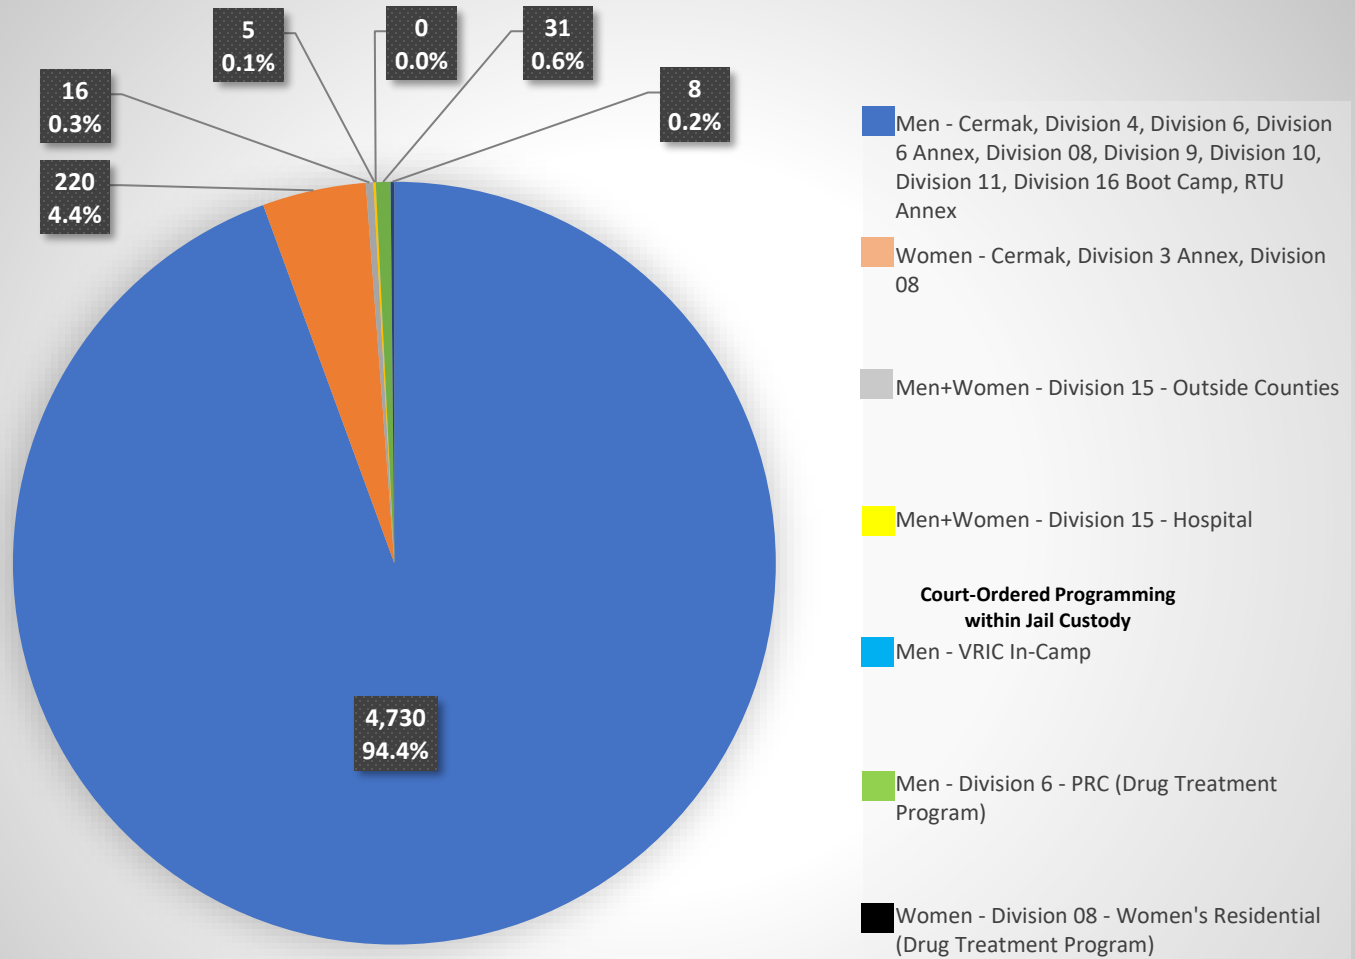

### Jail Population - Behind the Walls

Behind the Walls: Detainees that are physically housed under the Sheriff's custody 24 hours a day/7 days a week. This includes all populations listed on this chart - Divisional populations male & female, Outside Counties, Hospital, PRC, Women's Residential, & VRIC. Detainees in court-ordered treatment programs (PRC, Women's Residential, VRIC) are housed at CCDOC 24 hours a day/7 days week.

##### Race Distribution

##### Age Distribution