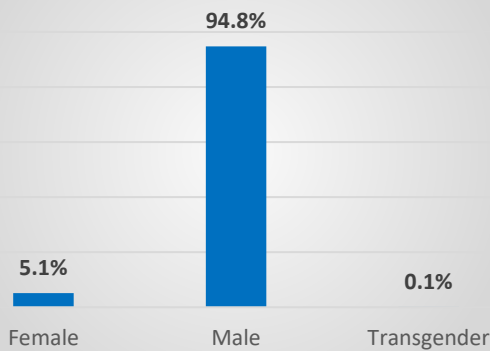

Sheriff's Daily Report

8/16/2020

CCSO Population Demographics

In Confinement

Community Corrections

Gender Distribution