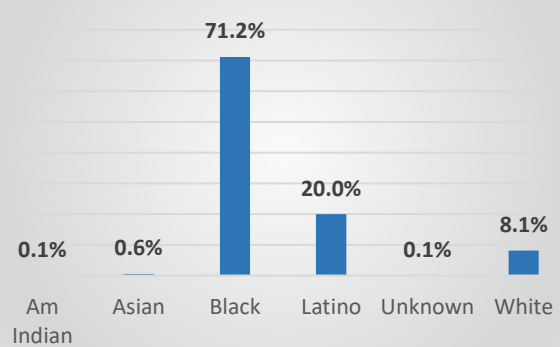

Sheriff's Daily Report

9/4/2020

Under the Custody of the Sheriff	
Total Male and Female	8,416
Jail Population	5,159
Community Corrections	3,257

Jail Population - Behind the Walls

Behind the Walls: Detainees that are physically housed under the Sheriff's custody 24 hours a day/7 days a week. This includes all populations listed on this chart - Divisional populations male & female, Outside Counties, Hospital, PRC, Women's Residential, & VRIC. Detainees in court-ordered treatment programs (PRC, Women's Residential, VRIC) are housed at CCDOC 24 hours a day/7 days week.

Sheriff's Daily Report

9/4/2020

CCSO Population Demographics

In Confinement

Gender Distribution

Race Distribution

Age Distribution

Community Corrections

Gender Distribution

Race Distribution

Age Distribution