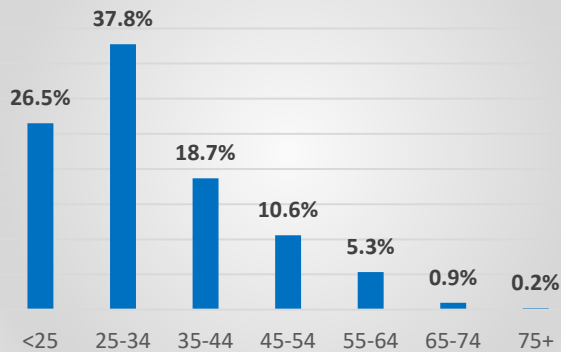

Sheriff's Daily Report

9/4/2020

Under the Custody of the Sheriff	
Total Male and Female	8,416
Jail Population	5,159
Community Corrections	3,257

Jail Population - Behind the Walls

Behind the Walls: Detainees that are physically housed under the Sheriff's custody 24 hours a day/7 days a week. This includes all populations listed on this chart - Divisional populations male & female, Outside Counties, Hospital, PRC, Women's Residential, & VRIC. Detainees in court-ordered treatment programs (PRC, Women's Residential, VRIC) are housed at CCDOC 24 hours a day/7 days week.

Sheriff's Daily Report

9/4/2020

CCSO Population Demographics

In Confinement

Gender Distribution

Race Distribution

Age Distribution

Community Corrections

Gender Distribution

Race Distribution

Age Distribution