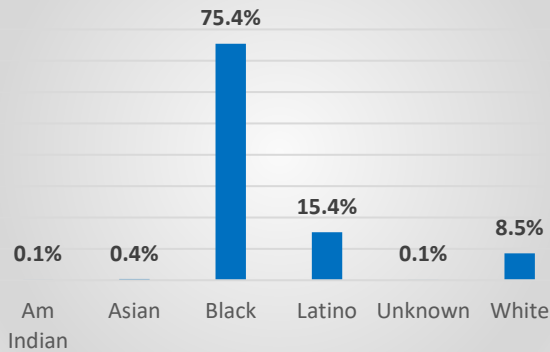

Sheriff's Daily Report

9/4/2020

Under the Custody of the Sheriff	
Total Male and Female	8,416
Jail Population	5,159
Community Corrections	3,257

Jail Population - Behind the Walls

Behind the Walls: Detainees that are physically housed under the Sheriff's custody 24 hours a day/7 days a week. This includes all populations listed on this chart - Divisional populations male & female, Outside Counties, Hospital, PRC, Women's Residential, & VRIC. Detainees in court-ordered treatment programs (PRC, Women's Residential, VRIC) are housed at CCDOC 24 hours a day/7 days week.

Sheriff's Daily Report

9/4/2020

CCSO Population Demographics

In Confinement

Gender Distribution

Race Distribution

Age Distribution

Community Corrections

Gender Distribution

Race Distribution

Age Distribution