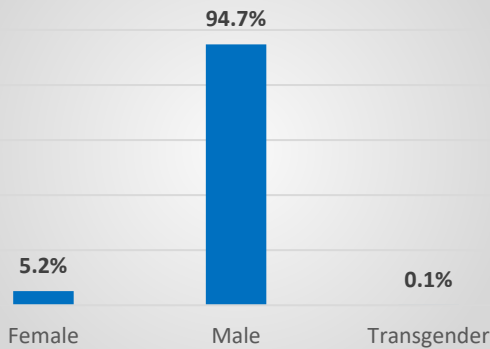

Sheriff's Daily Report

9/4/2020

CCSO Population Demographics

In Confinement

Gender Distribution