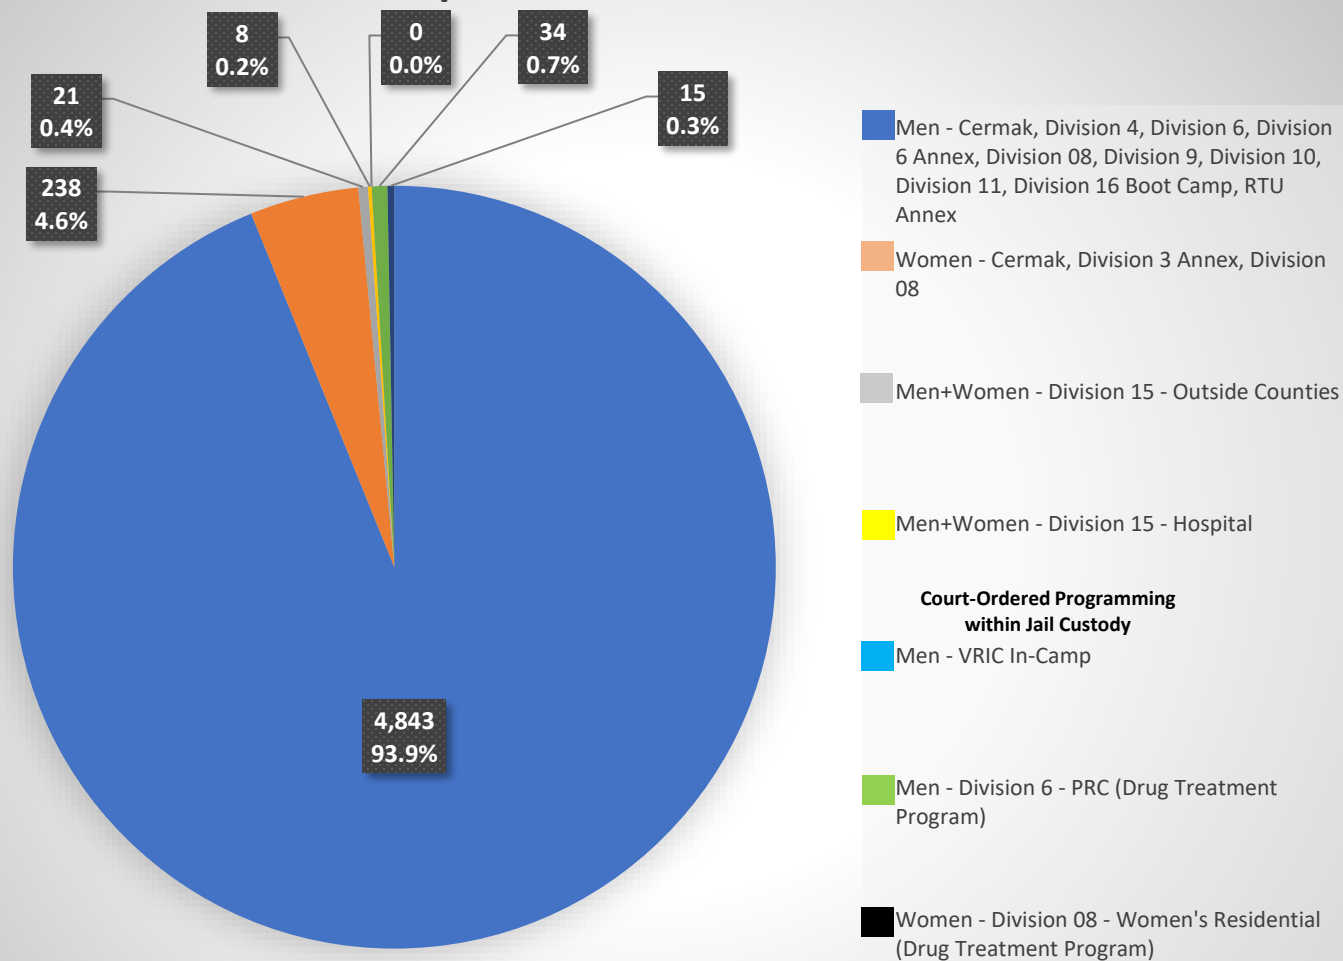

Sheriff's Daily Report

9/4/2020

Under the Custody of the Sheriff	
Total Male and Female	8,416
Jail Population	5,159
Community Corrections	3,257

Jail Population - Behind the Walls

Behind the Walls: Detainees that are physically housed under the Sheriff's custody 24 hours a day/7 days a week. This includes all populations listed on this chart - Divisional populations male & female, Outside Counties, Hospital, PRC, Women's Residential, & VRIC. Detainees in court-ordered treatment programs (PRC, Women's Residential, VRIC) are housed at CCDOC 24 hours a day/7 days week.

Sheriff's Daily Report

9/4/2020

CCSO Population Demographics

In Confinement

Gender Distribution

Race Distribution

Age Distribution

Community Corrections

Gender Distribution

Race Distribution

Age Distribution