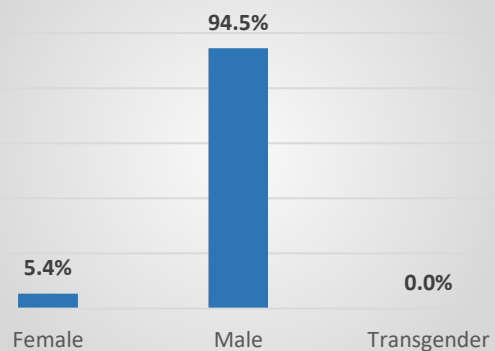

Sheriff's Daily Report

9/4/2020

Under the Custody of the Sheriff	
Total Male and Female	8,416
Jail Population	5,159
Community Corrections	3,257

Jail Population - Behind the Walls

Behind the Walls: Detainees that are physically housed under the Sheriff's custody 24 hours a day/7 days a week. This includes all populations listed on this chart - Divisional populations male & female, Outside Counties, Hospital, PRC, Women's Residential, & VRIC. Detainees in court-ordered treatment programs (PRC, Women's Residential, VRIC) are housed at CCDOC 24 hours a day/7 days week.

Sheriff's Daily Report

9/4/2020

CCSO Population Demographics

In Confinement

Gender Distribution

Race Distribution

Age Distribution

Community Corrections

Gender Distribution

Race Distribution

Age Distribution