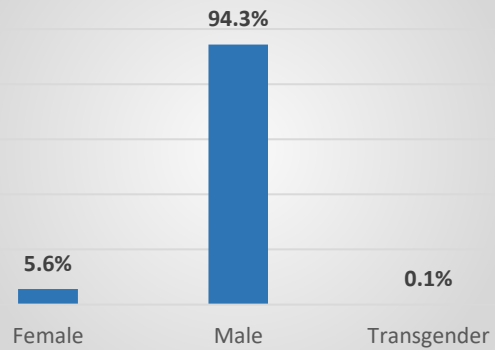

Sheriff's Daily Report

9/17/2020

Under the Custody of the Sheriff	
Total Male and Female	8,542
Jail Population	5,317
Community Corrections	3,225

Jail Population - Behind the Walls

Behind the Walls: Detainees that are physically housed under the Sheriff's custody 24 hours a day/7 days a week. This includes all populations listed on this chart - Divisional populations male & female, Outside Counties, Hospital, PRC, Women's Residential, & VRIC. Detainees in court-ordered treatment programs (PRC, Women's Residential, VRIC) are housed at CCDOC 24 hours a day/7 days week.

Sheriff's Daily Report

9/17/2020

CCSO Population Demographics

In Confinement

Community Corrections

Gender Distribution

Gender Distribution

Race Distribution

Race Distribution

Age Distribution

Age Distribution