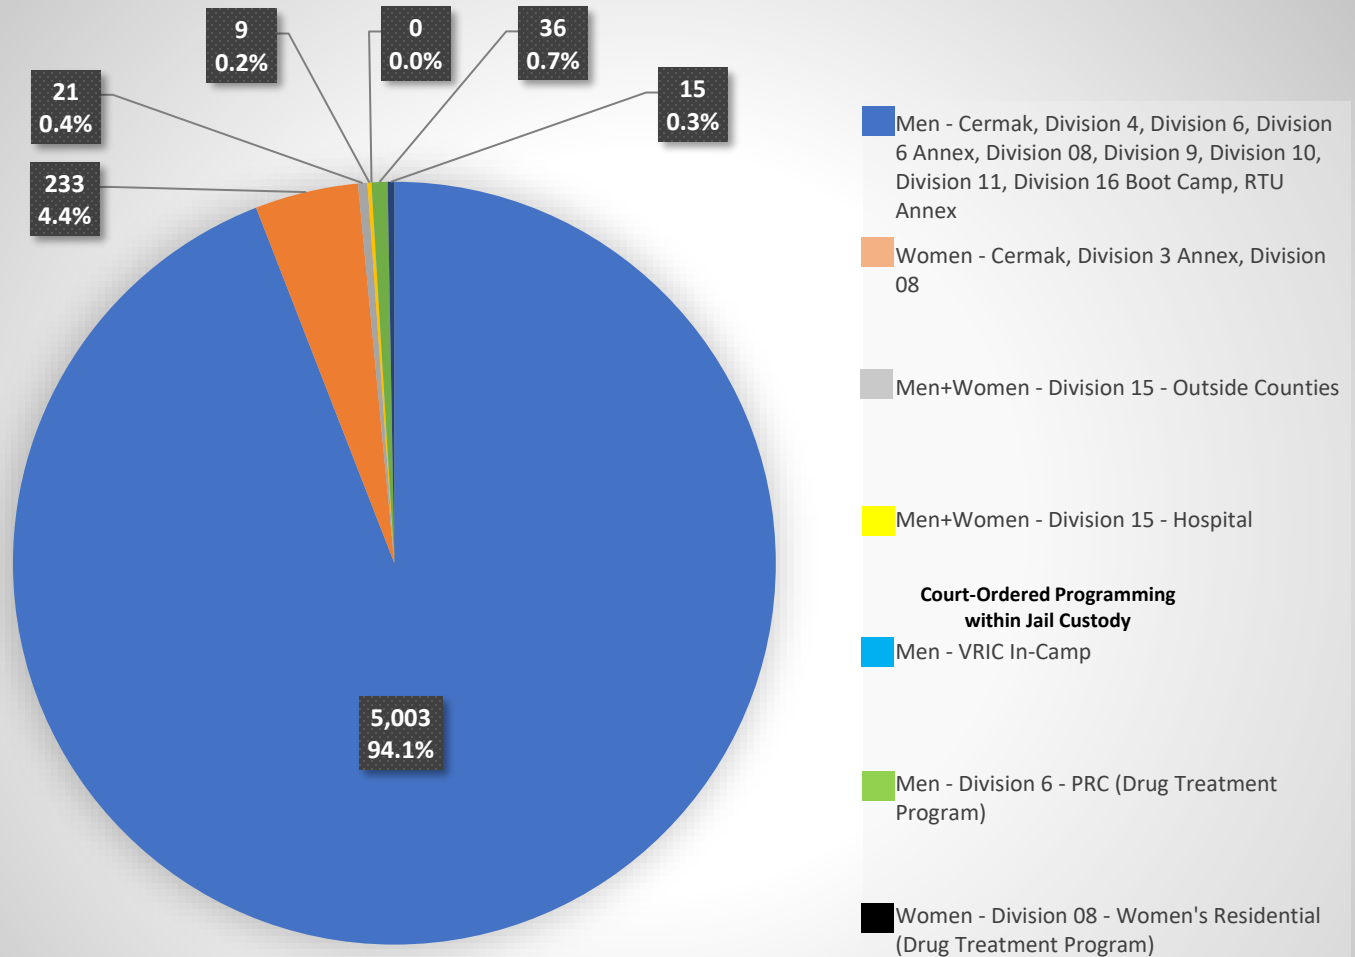

Sheriff's Daily Report

9/17/2020

Under the Custody of the Sheriff	
Total Male and Female	8,542
Jail Population	5,317
Community Corrections	3,225

Jail Population - Behind the Walls

Behind the Walls: Detainees that are physically housed under the Sheriff's custody 24 hours a day/7 days a week. This includes all populations listed on this chart - Divisional populations male & female, Outside Counties, Hospital, PRC, Women's Residential, & VRIC. Detainees in court-ordered treatment programs (PRC, Women's Residential, VRIC) are housed at CCDOC 24 hours a day/7 days week.

Sheriff's Daily Report

9/17/2020

CCSO Population Demographics

In Confinement

Community Corrections

Gender Distribution

Gender Distribution

Race Distribution

Race Distribution

Age Distribution

Age Distribution