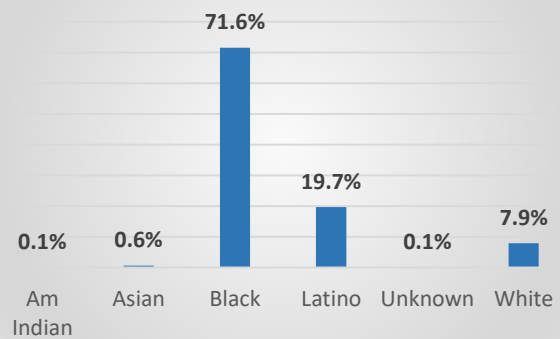

Sheriff's Daily Report

9/17/2020

Under the Custody of the Sheriff	
Total Male and Female	8,542
Jail Population	5,317
Community Corrections	3,225

Jail Population - Behind the Walls

Behind the Walls: Detainees that are physically housed under the Sheriff's custody 24 hours a day/7 days a week. This includes all populations listed on this chart - Divisional populations male & female, Outside Counties, Hospital, PRC, Women's Residential, & VRIC. Detainees in court-ordered treatment programs (PRC, Women's Residential, VRIC) are housed at CCDOC 24 hours a day/7 days week.

Sheriff's Daily Report

9/17/2020

CCSO Population Demographics

In Confinement

Community Corrections

Gender Distribution

Gender Distribution

Race Distribution

Race Distribution

Age Distribution

Age Distribution