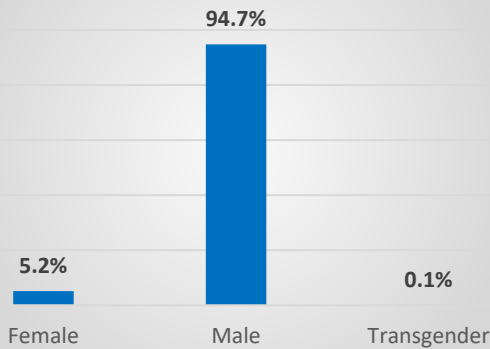

Sheriff's Daily Report

9/17/2020

Under the Custody of the Sheriff	
Total Male and Female	8,542
Jail Population	5,317
Community Corrections	3,225

Jail Population - Behind the Walls

Behind the Walls: Detainees that are physically housed under the Sheriff's custody 24 hours a day/7 days a week. This includes all populations listed on this chart - Divisional populations male & female, Outside Counties, Hospital, PRC, Women's Residential, & VRIC. Detainees in court-ordered treatment programs (PRC, Women's Residential, VRIC) are housed at CCDOC 24 hours a day/7 days week.

Sheriff's Daily Report

9/17/2020

CCSO Population Demographics

In Confinement

Community Corrections

Gender Distribution

Gender Distribution

Race Distribution

Race Distribution

Age Distribution

Age Distribution