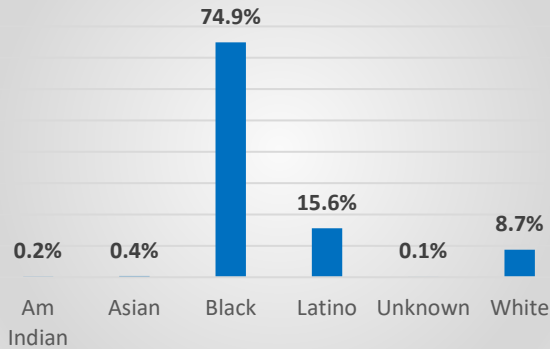

Sheriff's Daily Report

9/17/2020

Under the Custody of the Sheriff	
Total Male and Female	8,542
Jail Population	5,317
Community Corrections	3,225

Jail Population - Behind the Walls

Behind the Walls: Detainees that are physically housed under the Sheriff's custody 24 hours a day/7 days a week. This includes all populations listed on this chart - Divisional populations male & female, Outside Counties, Hospital, PRC, Women's Residential, & VRIC. Detainees in court-ordered treatment programs (PRC, Women's Residential, VRIC) are housed at CCDOC 24 hours a day/7 days week.

Sheriff's Daily Report

9/17/2020

CCSO Population Demographics

In Confinement

Community Corrections

Gender Distribution

Gender Distribution

Race Distribution

Race Distribution

Age Distribution

Age Distribution