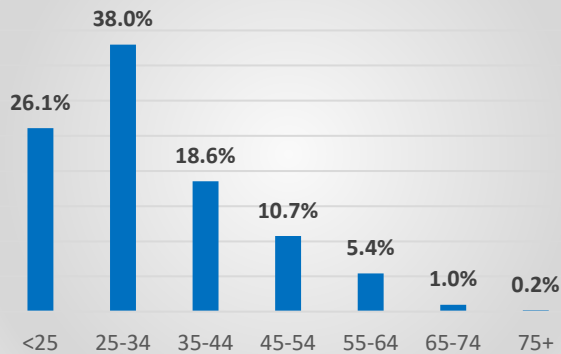

Sheriff's Daily Report

9/17/2020

Under the Custody of the Sheriff	
Total Male and Female	8,542
Jail Population	5,317
Community Corrections	3,225

Jail Population - Behind the Walls

Behind the Walls: Detainees that are physically housed under the Sheriff's custody 24 hours a day/7 days a week. This includes all populations listed on this chart - Divisional populations male & female, Outside Counties, Hospital, PRC, Women's Residential, & VRIC. Detainees in court-ordered treatment programs (PRC, Women's Residential, VRIC) are housed at CCDOC 24 hours a day/7 days week.

Sheriff's Daily Report

9/17/2020

CCSO Population Demographics

In Confinement

Community Corrections

Gender Distribution

Gender Distribution

Race Distribution

Race Distribution

Age Distribution

Age Distribution