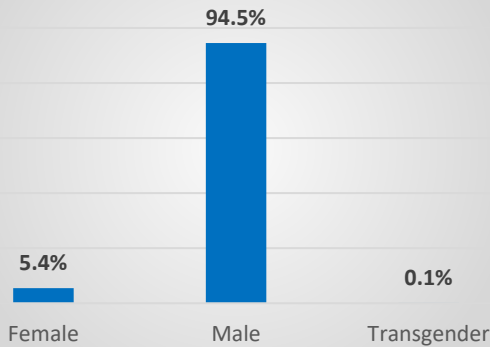

Sheriff's Daily Report

9/29/2020

CCSO Population Demographics

In Confinement

Gender Distribution