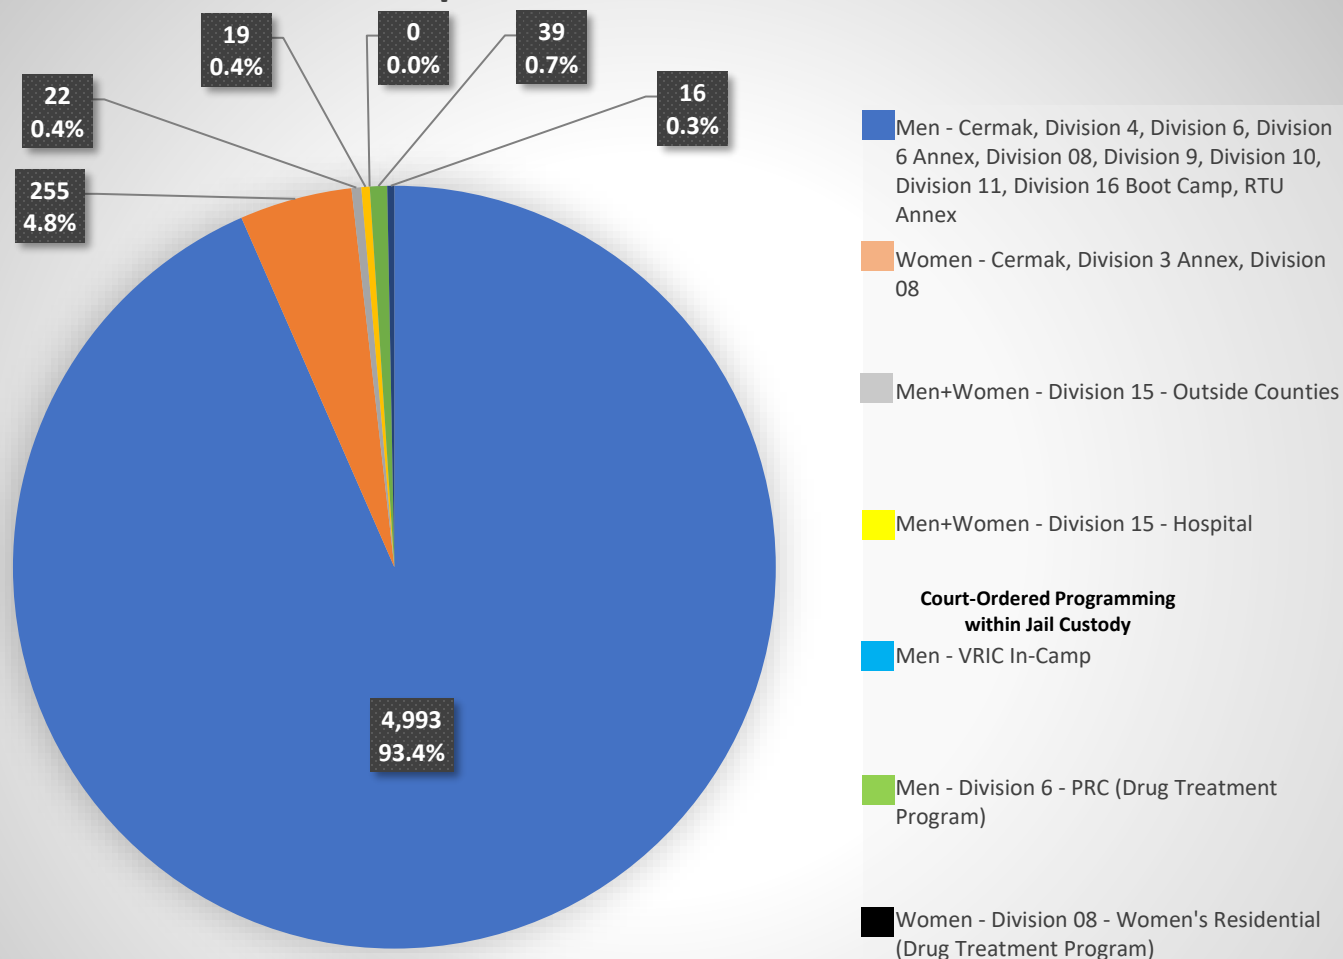

# Sheriff's Daily Report

9/29/2020

Under the Custody of the Sheriff	
<b>Total Male and Female</b>	<b>8,574</b>
Jail Population	5,344
Community Corrections	3,230

## Jail Population - Behind the Walls

Behind the Walls: Detainees that are physically housed under the Sheriff's custody 24 hours a day/7 days a week. This includes all populations listed on this chart - Divisional populations male & female, Outside Counties, Hospital, PRC, Women's Residential, & VRIC. Detainees in court-ordered treatment programs (PRC, Women's Residential, VRIC) are housed at CCDOC 24 hours a day/7 days week.

#### Race Distribution

#### Age Distribution