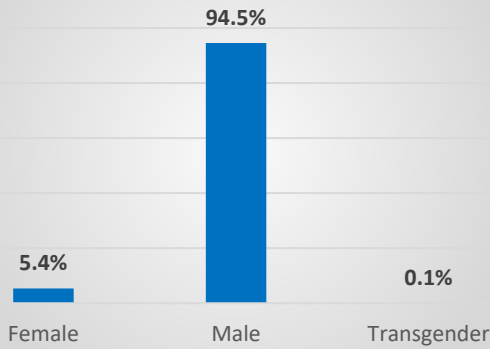

Sheriff's Daily Report

10/8/2020

CCSO Population Demographics

In Confinement

Gender Distribution