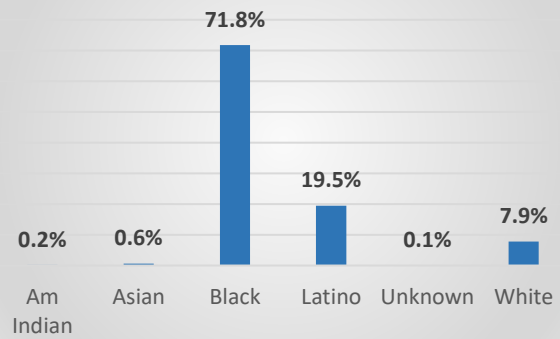

Sheriff's Daily Report

10/8/2020

Under the Custody of the Sheriff	
Total Male and Female	8,499
Jail Population	5,297
Community Corrections	3,202

Jail Population - Behind the Walls

Behind the Walls: Detainees that are physically housed under the Sheriff's custody 24 hours a day/7 days a week. This includes all populations listed on this chart - Divisional populations male & female, Outside Counties, Hospital, PRC, Women's Residential, & VRIC. Detainees in court-ordered treatment programs (PRC, Women's Residential, VRIC) are housed at CCDOC 24 hours a day/7 days week.

Sheriff's Daily Report

10/8/2020

CCSO Population Demographics

In Confinement

Gender Distribution

Race Distribution

Age Distribution

Community Corrections

Gender Distribution

Race Distribution

Age Distribution