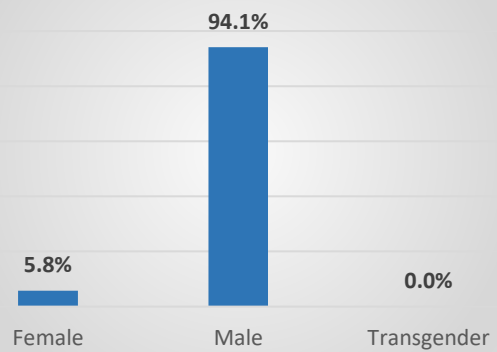

Sheriff's Daily Report

10/8/2020

Under the Custody of the Sheriff	
Total Male and Female	8,499
Jail Population	5,297
Community Corrections	3,202

Jail Population - Behind the Walls

Behind the Walls: Detainees that are physically housed under the Sheriff's custody 24 hours a day/7 days a week. This includes all populations listed on this chart - Divisional populations male & female, Outside Counties, Hospital, PRC, Women's Residential, & VRIC. Detainees in court-ordered treatment programs (PRC, Women's Residential, VRIC) are housed at CCDOC 24 hours a day/7 days week.

Sheriff's Daily Report

10/8/2020

CCSO Population Demographics

In Confinement

Gender Distribution

Race Distribution

Age Distribution

Community Corrections

Gender Distribution

Race Distribution

Age Distribution