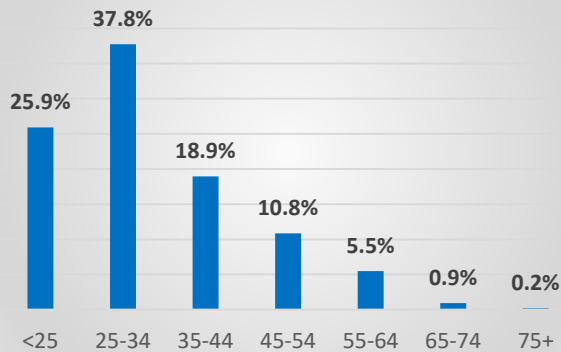

Sheriff's Daily Report

10/8/2020

Under the Custody of the Sheriff	
Total Male and Female	8,499
Jail Population	5,297
Community Corrections	3,202

Jail Population - Behind the Walls

Behind the Walls: Detainees that are physically housed under the Sheriff's custody 24 hours a day/7 days a week. This includes all populations listed on this chart - Divisional populations male & female, Outside Counties, Hospital, PRC, Women's Residential, & VRIC. Detainees in court-ordered treatment programs (PRC, Women's Residential, VRIC) are housed at CCDOC 24 hours a day/7 days week.

Sheriff's Daily Report

10/8/2020

CCSO Population Demographics

In Confinement

Gender Distribution

Race Distribution

Age Distribution

Community Corrections

Gender Distribution

Race Distribution

Age Distribution