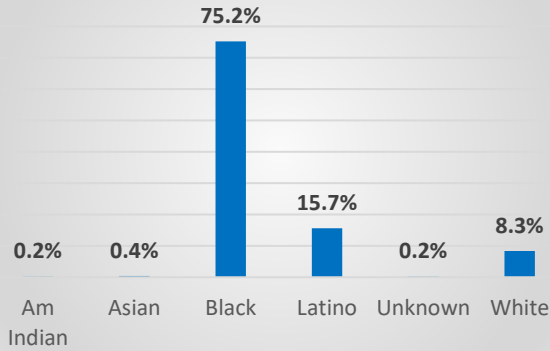

Sheriff's Daily Report

10/8/2020

Under the Custody of the Sheriff	
Total Male and Female	8,499
Jail Population	5,297
Community Corrections	3,202

Jail Population - Behind the Walls

Behind the Walls: Detainees that are physically housed under the Sheriff's custody 24 hours a day/7 days a week. This includes all populations listed on this chart - Divisional populations male & female, Outside Counties, Hospital, PRC, Women's Residential, & VRIC. Detainees in court-ordered treatment programs (PRC, Women's Residential, VRIC) are housed at CCDOC 24 hours a day/7 days week.

Sheriff's Daily Report

10/8/2020

CCSO Population Demographics

In Confinement

Gender Distribution

Race Distribution

Age Distribution

Community Corrections

Gender Distribution

Race Distribution

Age Distribution