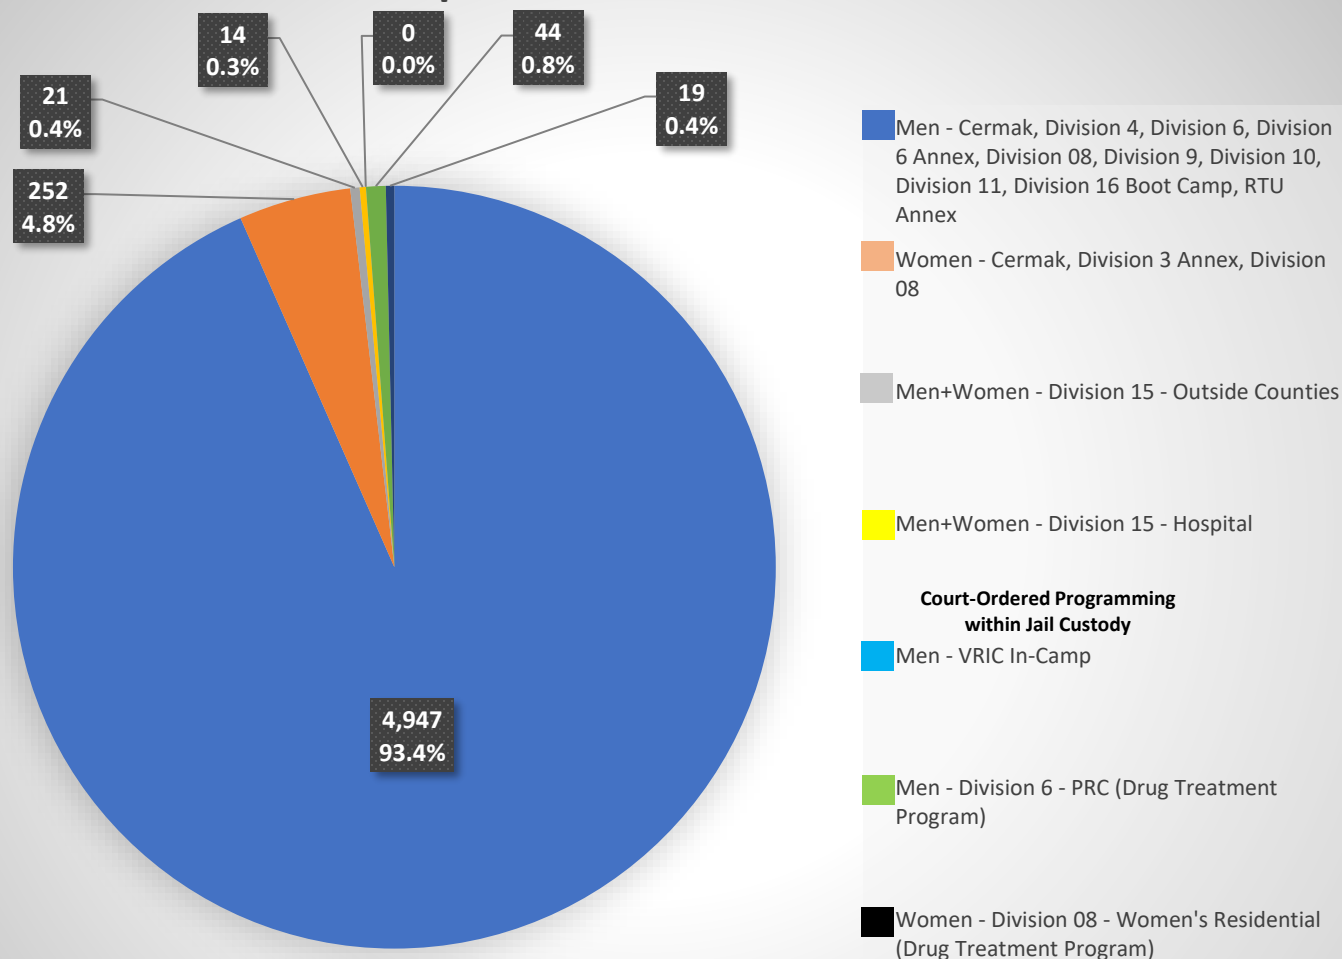

Sheriff's Daily Report

10/8/2020

Under the Custody of the Sheriff	
Total Male and Female	8,499
Jail Population	5,297
Community Corrections	3,202

Jail Population - Behind the Walls

Behind the Walls: Detainees that are physically housed under the Sheriff's custody 24 hours a day/7 days a week. This includes all populations listed on this chart - Divisional populations male & female, Outside Counties, Hospital, PRC, Women's Residential, & VRIC. Detainees in court-ordered treatment programs (PRC, Women's Residential, VRIC) are housed at CCDOC 24 hours a day/7 days week.

Sheriff's Daily Report

10/8/2020

CCSO Population Demographics

In Confinement

Gender Distribution

Race Distribution

Age Distribution

Community Corrections

Gender Distribution

Race Distribution

Age Distribution