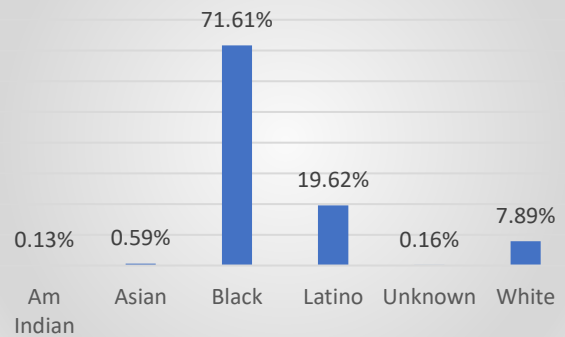

Sheriff's Daily Report

10/10/2020

Under the Custody of the Sheriff	
Total Male and Female	8,526
Jail Population	5,329
Community Corrections	3,197

Jail Population - Behind the Walls

Behind the Walls: Detainees that are physically housed under the Sheriff's custody 24 hours a day/7 days a week. This includes all populations listed on this chart - Divisional populations male & female, Outside Counties, Hospital, PRC, Women's Residential, & VRIC. Detainees in court-ordered treatment programs (PRC, Women's Residential, VRIC) are housed at CCDOC 24 hours a day/7 days week.

Sheriff's Daily Report

10/10/2020

CCSO Population Demographics

In Confinement

Community Corrections

Gender Distribution

Gender Distribution

Race Distribution

Race Distribution

Age Distribution

Age Distribution