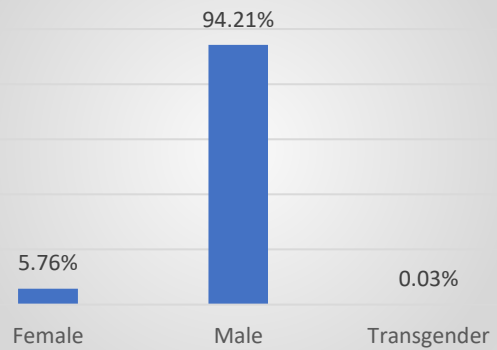

Sheriff's Daily Report

10/10/2020

Under the Custody of the Sheriff	
Total Male and Female	8,526
Jail Population	5,329
Community Corrections	3,197

Jail Population - Behind the Walls

Behind the Walls: Detainees that are physically housed under the Sheriff's custody 24 hours a day/7 days a week. This includes all populations listed on this chart - Divisional populations male & female, Outside Counties, Hospital, PRC, Women's Residential, & VRIC. Detainees in court-ordered treatment programs (PRC, Women's Residential, VRIC) are housed at CCDOC 24 hours a day/7 days week.

Sheriff's Daily Report

10/10/2020

CCSO Population Demographics

In Confinement

Community Corrections

Gender Distribution

Gender Distribution

Race Distribution

Race Distribution

Age Distribution

Age Distribution