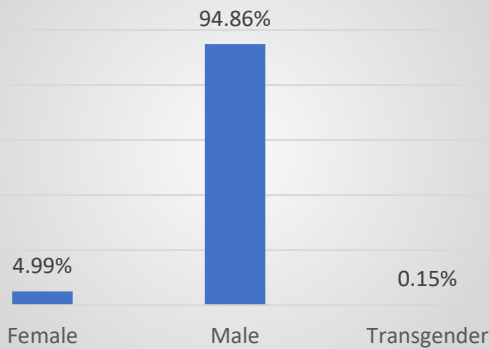

Sheriff's Daily Report

10/10/2020

Under the Custody of the Sheriff	
Total Male and Female	8,526
Jail Population	5,329
Community Corrections	3,197

Jail Population - Behind the Walls

Behind the Walls: Detainees that are physically housed under the Sheriff's custody 24 hours a day/7 days a week. This includes all populations listed on this chart - Divisional populations male & female, Outside Counties, Hospital, PRC, Women's Residential, & VRIC. Detainees in court-ordered treatment programs (PRC, Women's Residential, VRIC) are housed at CCDOC 24 hours a day/7 days week.

Sheriff's Daily Report

10/10/2020

CCSO Population Demographics

In Confinement

Community Corrections

Gender Distribution

Gender Distribution

Race Distribution

Race Distribution

Age Distribution

Age Distribution