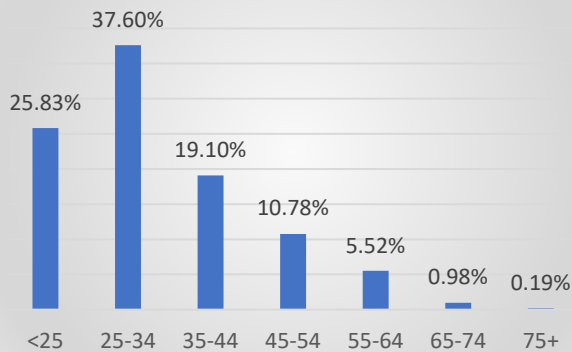

Sheriff's Daily Report

10/10/2020

Under the Custody of the Sheriff	
Total Male and Female	8,526
Jail Population	5,329
Community Corrections	3,197

Jail Population - Behind the Walls

Behind the Walls: Detainees that are physically housed under the Sheriff's custody 24 hours a day/7 days a week. This includes all populations listed on this chart - Divisional populations male & female, Outside Counties, Hospital, PRC, Women's Residential, & VRIC. Detainees in court-ordered treatment programs (PRC, Women's Residential, VRIC) are housed at CCDOC 24 hours a day/7 days week.

Sheriff's Daily Report

10/10/2020

CCSO Population Demographics

In Confinement

Community Corrections

Gender Distribution

Gender Distribution

Race Distribution

Race Distribution

Age Distribution

Age Distribution