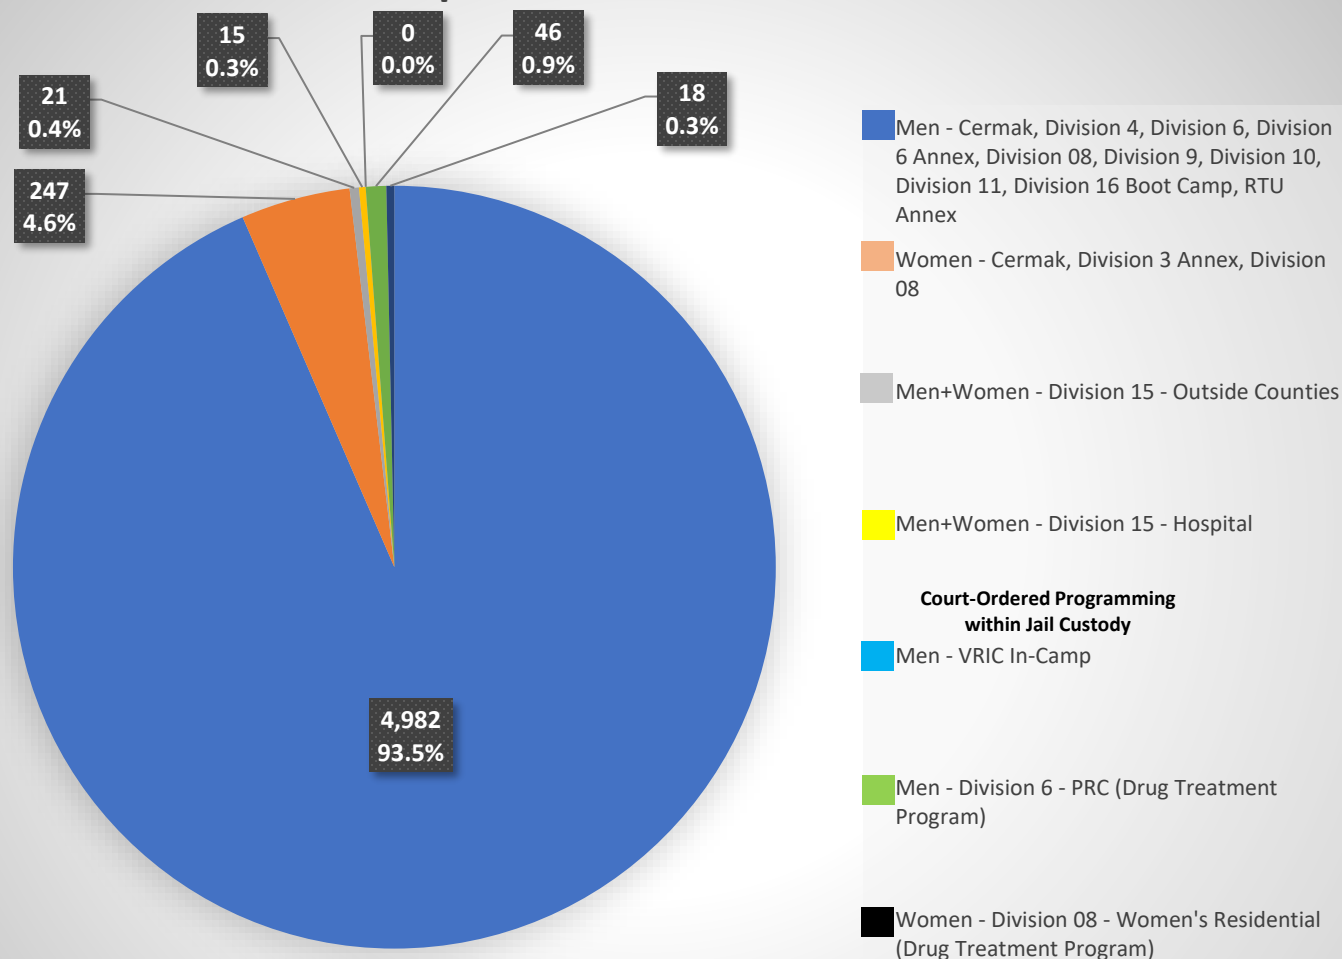

Sheriff's Daily Report

10/10/2020

Under the Custody of the Sheriff	
Total Male and Female	8,526
Jail Population	5,329
Community Corrections	3,197

Jail Population - Behind the Walls

Behind the Walls: Detainees that are physically housed under the Sheriff's custody 24 hours a day/7 days a week. This includes all populations listed on this chart - Divisional populations male & female, Outside Counties, Hospital, PRC, Women's Residential, & VRIC. Detainees in court-ordered treatment programs (PRC, Women's Residential, VRIC) are housed at CCDOC 24 hours a day/7 days week.

Sheriff's Daily Report

10/10/2020

CCSO Population Demographics

In Confinement

Community Corrections

Gender Distribution

Gender Distribution

Race Distribution

Race Distribution

Age Distribution

Age Distribution