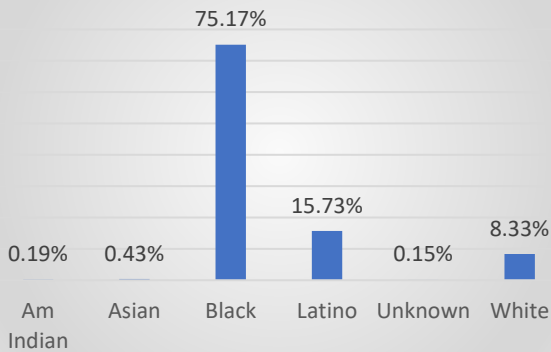

Sheriff's Daily Report

10/10/2020

Under the Custody of the Sheriff	
Total Male and Female	8,526
Jail Population	5,329
Community Corrections	3,197

Jail Population - Behind the Walls

Behind the Walls: Detainees that are physically housed under the Sheriff's custody 24 hours a day/7 days a week. This includes all populations listed on this chart - Divisional populations male & female, Outside Counties, Hospital, PRC, Women's Residential, & VRIC. Detainees in court-ordered treatment programs (PRC, Women's Residential, VRIC) are housed at CCDOC 24 hours a day/7 days week.

Sheriff's Daily Report

10/10/2020

CCSO Population Demographics

In Confinement

Community Corrections

Gender Distribution

Gender Distribution

Race Distribution

Race Distribution

Age Distribution

Age Distribution