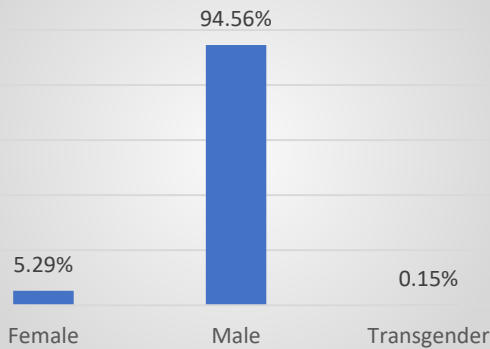

Sheriff's Daily Report

10/13/2020

CCSO Population Demographics

In Confinement

Gender Distribution