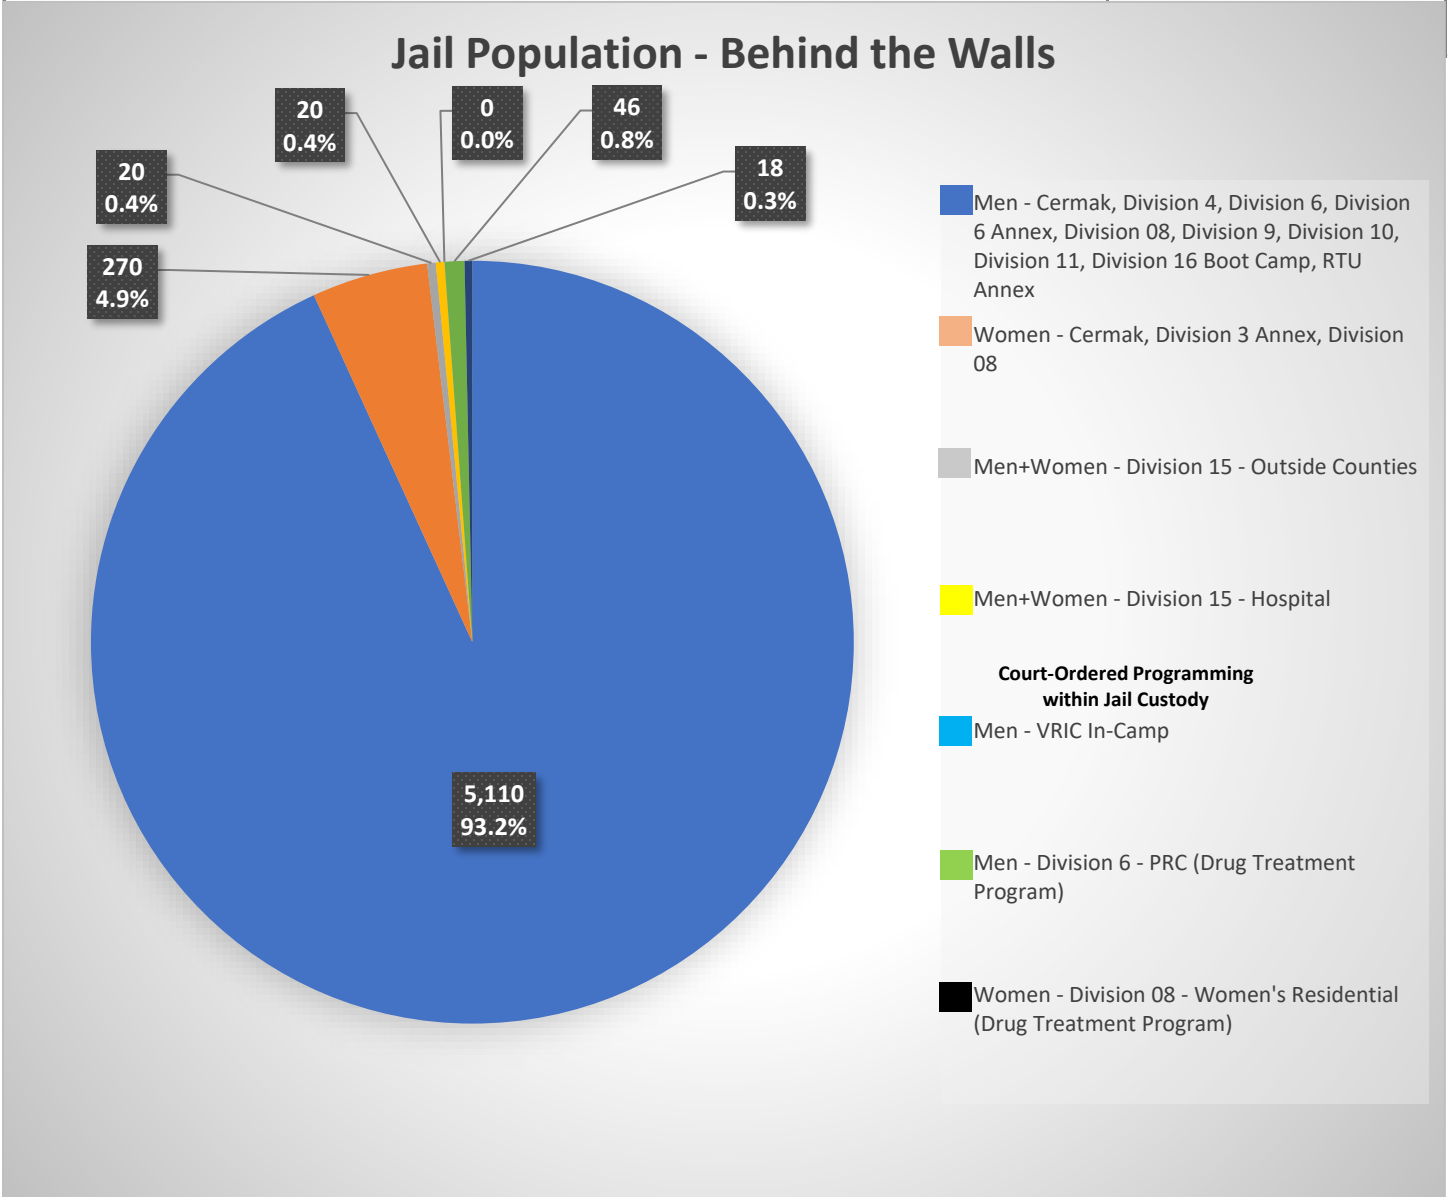

# Sheriff's Daily Report

## 10/13/2020

Under the Custody of the Sheriff	
<b>Total Male and Female</b>	<b>8,726</b>
Jail Population	5,484
Community Corrections	3,242

Behind the Walls: Detainees that are physically housed under the Sheriff's custody 24 hours a day/7 days a week. This includes all populations listed on this chart - Divisional populations male & female, Outside Counties, Hospital, PRC, Women's Residential, & VRIC. Detainees in court-ordered treatment programs (PRC, Women's Residential, VRIC) are housed at CCDOC 24 hours a day/7 days week.

#### Race Distribution

#### Age Distribution