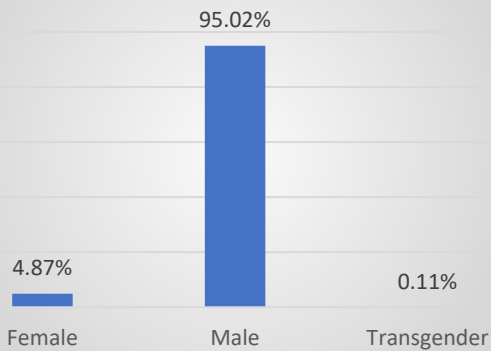

Sheriff's Daily Report

10/21/2020

Under the Custody of the Sheriff	
Total Male and Female	8,696
Jail Population	5,400
Community Corrections	3,296

Jail Population - Behind the Walls

Behind the Walls: Detainees that are physically housed under the Sheriff's custody 24 hours a day/7 days a week. This includes all populations listed on this chart - Divisional populations male & female, Outside Counties, Hospital, PRC, Women's Residential, & VRIC. Detainees in court-ordered treatment programs (PRC, Women's Residential, VRIC) are housed at CCDOC 24 hours a day/7 days week.

Sheriff's Daily Report

10/21/2020

CCSO Population Demographics

In Confinement

Community Corrections

Gender Distribution

Gender Distribution

Race Distribution

Race Distribution

Age Distribution

Age Distribution