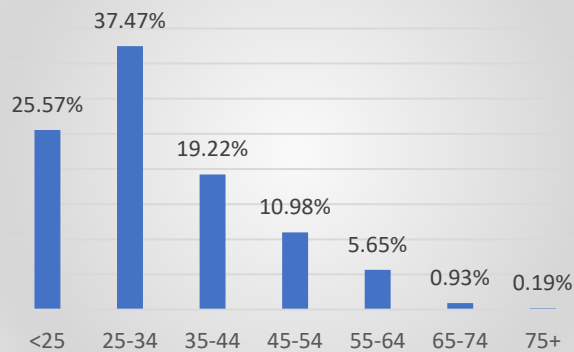

Sheriff's Daily Report

10/21/2020

Under the Custody of the Sheriff	
Total Male and Female	8,696
Jail Population	5,400
Community Corrections	3,296

Jail Population - Behind the Walls

Behind the Walls: Detainees that are physically housed under the Sheriff's custody 24 hours a day/7 days a week. This includes all populations listed on this chart - Divisional populations male & female, Outside Counties, Hospital, PRC, Women's Residential, & VRIC. Detainees in court-ordered treatment programs (PRC, Women's Residential, VRIC) are housed at CCDOC 24 hours a day/7 days week.

Sheriff's Daily Report

10/21/2020

CCSO Population Demographics

In Confinement

Community Corrections

Gender Distribution

Gender Distribution

Race Distribution

Race Distribution

Age Distribution

Age Distribution