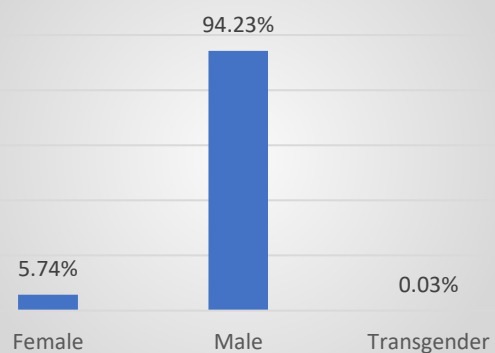

Sheriff's Daily Report

10/21/2020

Under the Custody of the Sheriff	
Total Male and Female	8,696
Jail Population	5,400
Community Corrections	3,296

Jail Population - Behind the Walls

Behind the Walls: Detainees that are physically housed under the Sheriff's custody 24 hours a day/7 days a week. This includes all populations listed on this chart - Divisional populations male & female, Outside Counties, Hospital, PRC, Women's Residential, & VRIC. Detainees in court-ordered treatment programs (PRC, Women's Residential, VRIC) are housed at CCDOC 24 hours a day/7 days week.

Sheriff's Daily Report

10/21/2020

CCSO Population Demographics

In Confinement

Community Corrections

Gender Distribution

Gender Distribution

Race Distribution

Race Distribution

Age Distribution

Age Distribution