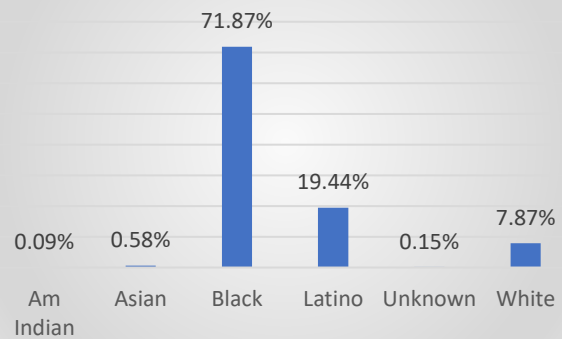

Sheriff's Daily Report

10/21/2020

Under the Custody of the Sheriff	
Total Male and Female	8,696
Jail Population	5,400
Community Corrections	3,296

Jail Population - Behind the Walls

Behind the Walls: Detainees that are physically housed under the Sheriff's custody 24 hours a day/7 days a week. This includes all populations listed on this chart - Divisional populations male & female, Outside Counties, Hospital, PRC, Women's Residential, & VRIC. Detainees in court-ordered treatment programs (PRC, Women's Residential, VRIC) are housed at CCDOC 24 hours a day/7 days week.

Sheriff's Daily Report

10/21/2020

CCSO Population Demographics

In Confinement

Community Corrections

Gender Distribution

Gender Distribution

Race Distribution

Race Distribution

Age Distribution

Age Distribution