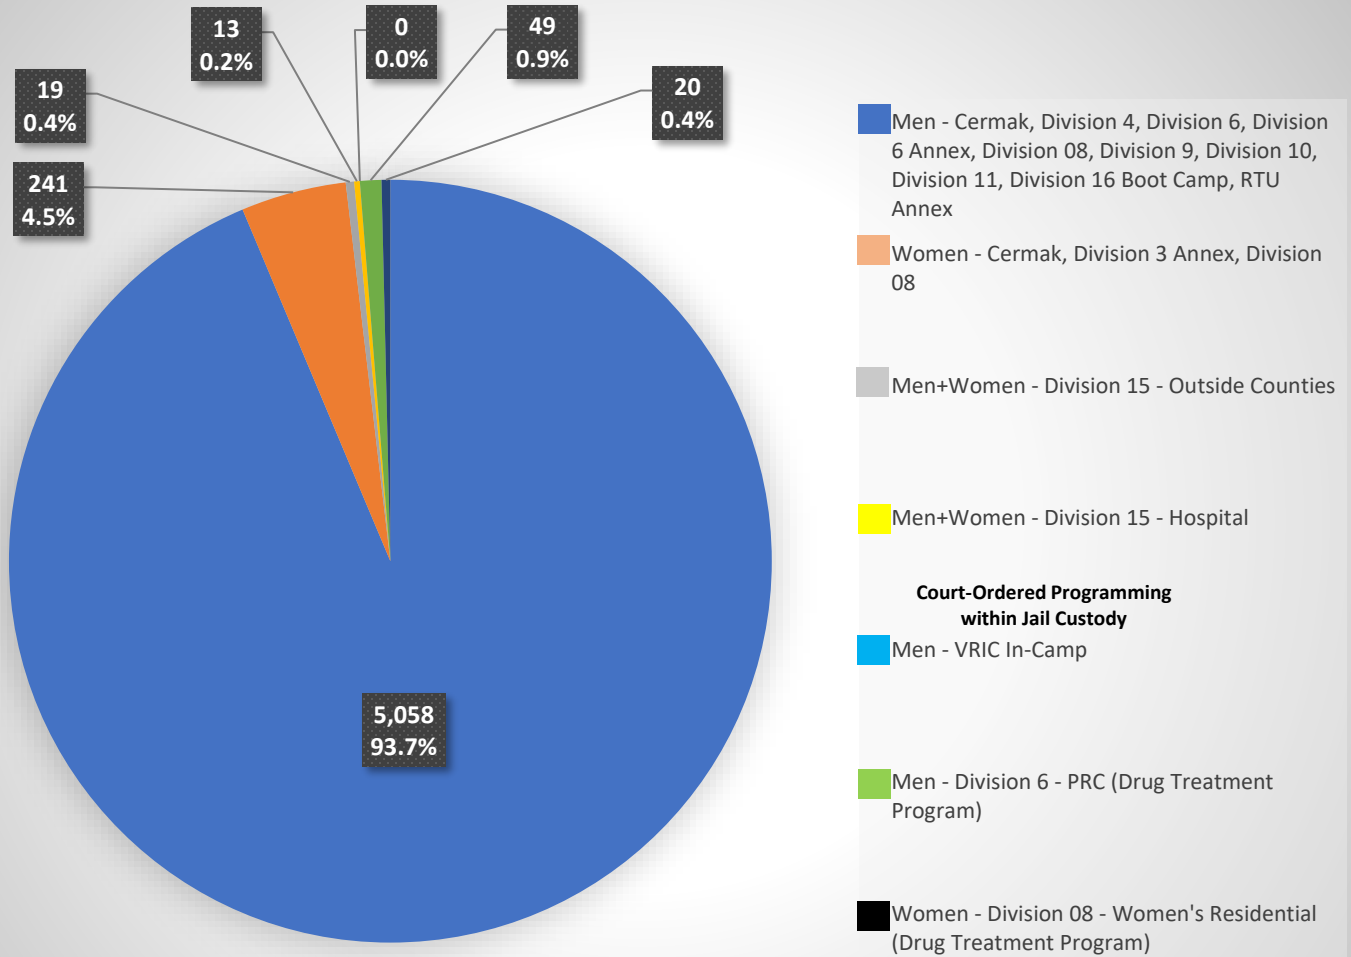

Sheriff's Daily Report

10/21/2020

Under the Custody of the Sheriff	
Total Male and Female	8,696
Jail Population	5,400
Community Corrections	3,296

Jail Population - Behind the Walls

Behind the Walls: Detainees that are physically housed under the Sheriff's custody 24 hours a day/7 days a week. This includes all populations listed on this chart - Divisional populations male & female, Outside Counties, Hospital, PRC, Women's Residential, & VRIC. Detainees in court-ordered treatment programs (PRC, Women's Residential, VRIC) are housed at CCDOC 24 hours a day/7 days week.

Sheriff's Daily Report

10/21/2020

CCSO Population Demographics

In Confinement

Community Corrections

Gender Distribution

Gender Distribution

Race Distribution

Race Distribution

Age Distribution

Age Distribution