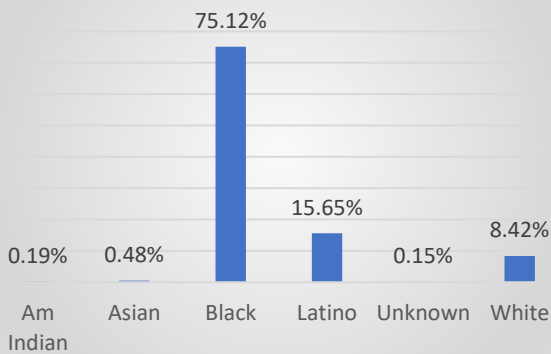

Sheriff's Daily Report

10/21/2020

Under the Custody of the Sheriff	
Total Male and Female	8,696
Jail Population	5,400
Community Corrections	3,296

Jail Population - Behind the Walls

Behind the Walls: Detainees that are physically housed under the Sheriff's custody 24 hours a day/7 days a week. This includes all populations listed on this chart - Divisional populations male & female, Outside Counties, Hospital, PRC, Women's Residential, & VRIC. Detainees in court-ordered treatment programs (PRC, Women's Residential, VRIC) are housed at CCDOC 24 hours a day/7 days week.

Sheriff's Daily Report

10/21/2020

CCSO Population Demographics

In Confinement

Community Corrections

Gender Distribution

Gender Distribution

Race Distribution

Race Distribution

Age Distribution

Age Distribution