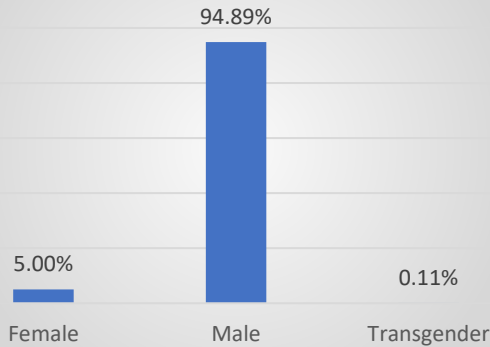

CCSO Population Demographics

In Confinement

Gender Distribution