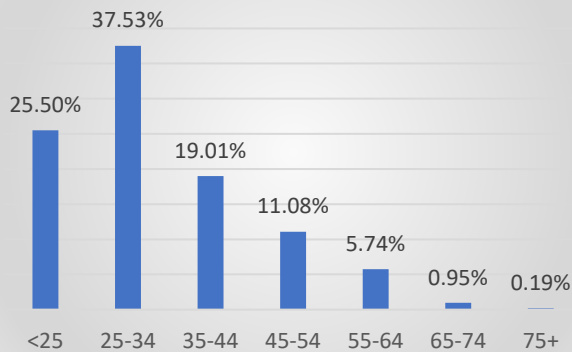

Sheriff's Daily Report

10/24/2020

Under the Custody of the Sheriff	
Total Male and Female	8,658
Jail Population	5,364
Community Corrections	3,294

Jail Population - Behind the Walls

Behind the Walls: Detainees that are physically housed under the Sheriff's custody 24 hours a day/7 days a week. This includes all populations listed on this chart - Divisional populations male & female, Outside Counties, Hospital, PRC, Women's Residential, & VRIC. Detainees in court-ordered treatment programs (PRC, Women's Residential, VRIC) are housed at CCDOC 24 hours a day/7 days week.

Sheriff's Daily Report

10/24/2020

CCSO Population Demographics

In Confinement

Gender Distribution

Race Distribution

Age Distribution

Community Corrections

Gender Distribution

Race Distribution

Age Distribution