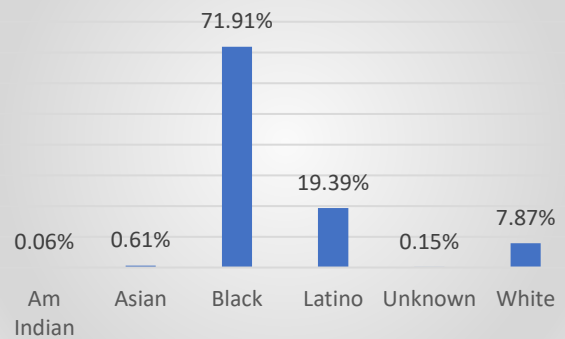

Sheriff's Daily Report

10/24/2020

Under the Custody of the Sheriff	
Total Male and Female	8,658
Jail Population	5,364
Community Corrections	3,294

Jail Population - Behind the Walls

Behind the Walls: Detainees that are physically housed under the Sheriff's custody 24 hours a day/7 days a week. This includes all populations listed on this chart - Divisional populations male & female, Outside Counties, Hospital, PRC, Women's Residential, & VRIC. Detainees in court-ordered treatment programs (PRC, Women's Residential, VRIC) are housed at CCDOC 24 hours a day/7 days week.

Sheriff's Daily Report

10/24/2020

CCSO Population Demographics

In Confinement

Gender Distribution

Race Distribution

Age Distribution

Community Corrections

Gender Distribution

Race Distribution

Age Distribution