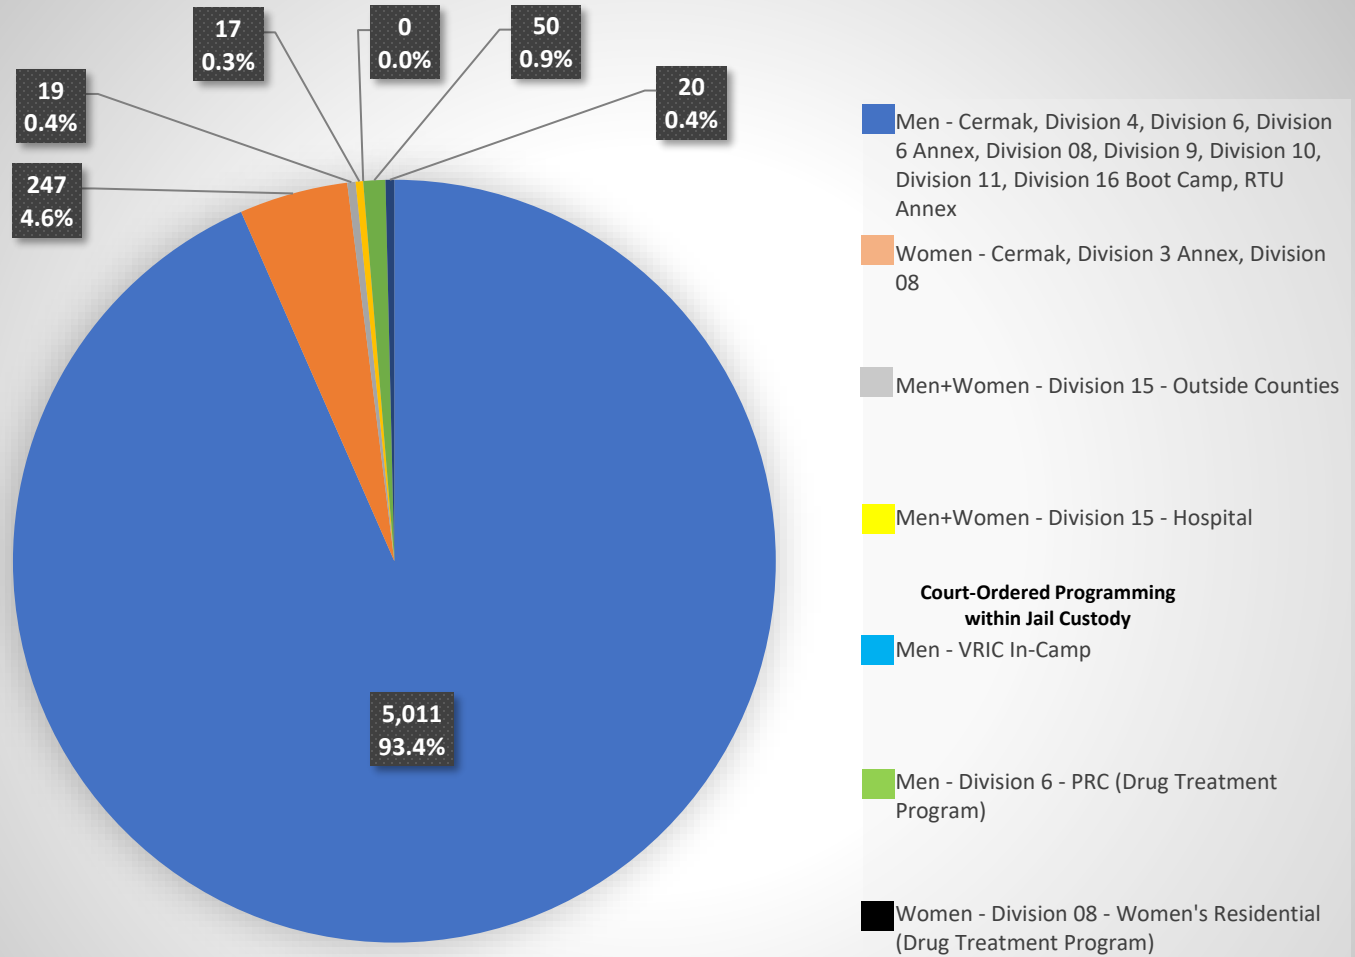

Sheriff's Daily Report

10/24/2020

Under the Custody of the Sheriff	
Total Male and Female	8,658
Jail Population	5,364
Community Corrections	3,294

Jail Population - Behind the Walls

Behind the Walls: Detainees that are physically housed under the Sheriff's custody 24 hours a day/7 days a week. This includes all populations listed on this chart - Divisional populations male & female, Outside Counties, Hospital, PRC, Women's Residential, & VRIC. Detainees in court-ordered treatment programs (PRC, Women's Residential, VRIC) are housed at CCDOC 24 hours a day/7 days week.

Sheriff's Daily Report

10/24/2020

CCSO Population Demographics

In Confinement

Gender Distribution

Race Distribution

Age Distribution

Community Corrections

Gender Distribution

Race Distribution

Age Distribution