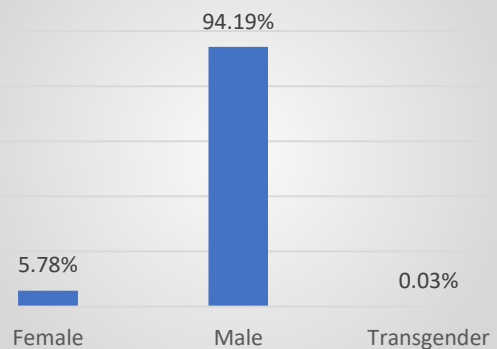

Sheriff's Daily Report

10/24/2020

Under the Custody of the Sheriff	
Total Male and Female	8,658
Jail Population	5,364
Community Corrections	3,294

Jail Population - Behind the Walls

Behind the Walls: Detainees that are physically housed under the Sheriff's custody 24 hours a day/7 days a week. This includes all populations listed on this chart - Divisional populations male & female, Outside Counties, Hospital, PRC, Women's Residential, & VRIC. Detainees in court-ordered treatment programs (PRC, Women's Residential, VRIC) are housed at CCDOC 24 hours a day/7 days week.

Sheriff's Daily Report

10/24/2020

CCSO Population Demographics

In Confinement

Gender Distribution

Race Distribution

Age Distribution

Community Corrections

Gender Distribution

Race Distribution

Age Distribution