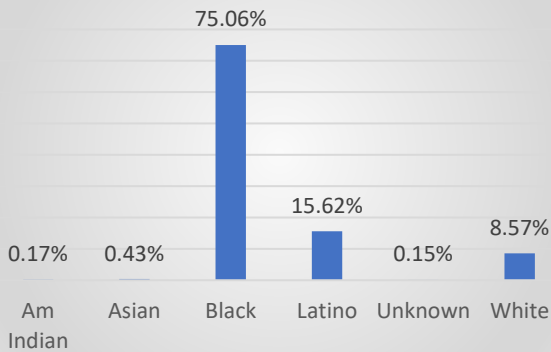

Sheriff's Daily Report

10/24/2020

Under the Custody of the Sheriff	
Total Male and Female	8,658
Jail Population	5,364
Community Corrections	3,294

Jail Population - Behind the Walls

Behind the Walls: Detainees that are physically housed under the Sheriff's custody 24 hours a day/7 days a week. This includes all populations listed on this chart - Divisional populations male & female, Outside Counties, Hospital, PRC, Women's Residential, & VRIC. Detainees in court-ordered treatment programs (PRC, Women's Residential, VRIC) are housed at CCDOC 24 hours a day/7 days week.

Sheriff's Daily Report

10/24/2020

CCSO Population Demographics

In Confinement

Gender Distribution

Race Distribution

Age Distribution

Community Corrections

Gender Distribution

Race Distribution

Age Distribution