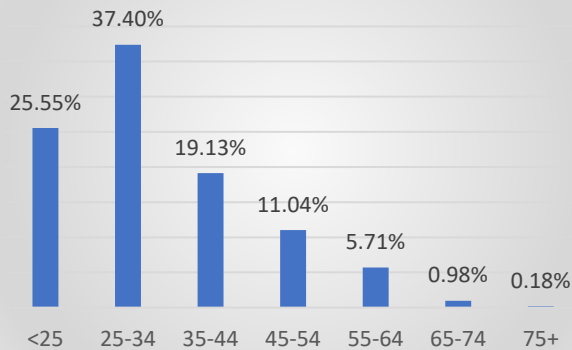

Sheriff's Daily Report

10/27/2020

Under the Custody of the Sheriff	
Total Male and Female	8,741
Jail Population	5,428
Community Corrections	3,313

Behind the Walls: Detainees that are physically housed under the Sheriff's custody 24 hours a day/7 days a week. This includes all populations listed on this chart - Divisional populations male & female, Outside Counties, Hospital, PRC, Women's Residential, & VRIC. Detainees in court-ordered treatment programs (PRC, Women's Residential, VRIC) are housed at CCDOC 24 hours a day/7 days week.

Sheriff's Daily Report

10/27/2020

CCSO Population Demographics

In Confinement

Gender Distribution

Race Distribution

Age Distribution

Community Corrections

Gender Distribution

Race Distribution

Age Distribution