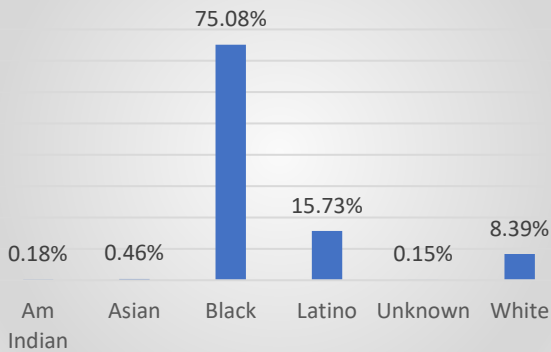

Sheriff's Daily Report

10/27/2020

Under the Custody of the Sheriff	
Total Male and Female	8,741
Jail Population	5,428
Community Corrections	3,313

Behind the Walls: Detainees that are physically housed under the Sheriff's custody 24 hours a day/7 days a week. This includes all populations listed on this chart - Divisional populations male & female, Outside Counties, Hospital, PRC, Women's Residential, & VRIC. Detainees in court-ordered treatment programs (PRC, Women's Residential, VRIC) are housed at CCDOC 24 hours a day/7 days week.

Sheriff's Daily Report

10/27/2020

CCSO Population Demographics

In Confinement

Gender Distribution

Race Distribution

Age Distribution

Community Corrections

Gender Distribution

Race Distribution

Age Distribution