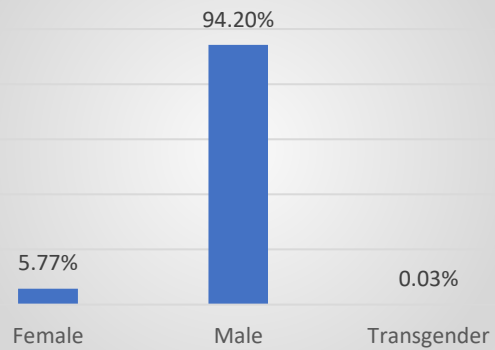

Sheriff's Daily Report

10/27/2020

Under the Custody of the Sheriff	
Total Male and Female	8,741
Jail Population	5,428
Community Corrections	3,313

Behind the Walls: Detainees that are physically housed under the Sheriff's custody 24 hours a day/7 days a week. This includes all populations listed on this chart - Divisional populations male & female, Outside Counties, Hospital, PRC, Women's Residential, & VRIC. Detainees in court-ordered treatment programs (PRC, Women's Residential, VRIC) are housed at CCDOC 24 hours a day/7 days week.

Sheriff's Daily Report

10/27/2020

CCSO Population Demographics

In Confinement

Gender Distribution

Race Distribution

Age Distribution

Community Corrections

Gender Distribution

Race Distribution

Age Distribution