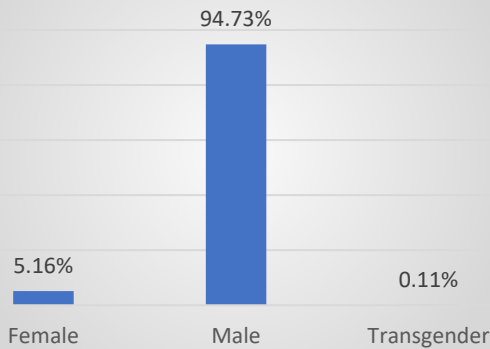

Sheriff's Daily Report

10/27/2020

CCSO Population Demographics

In Confinement

Gender Distribution