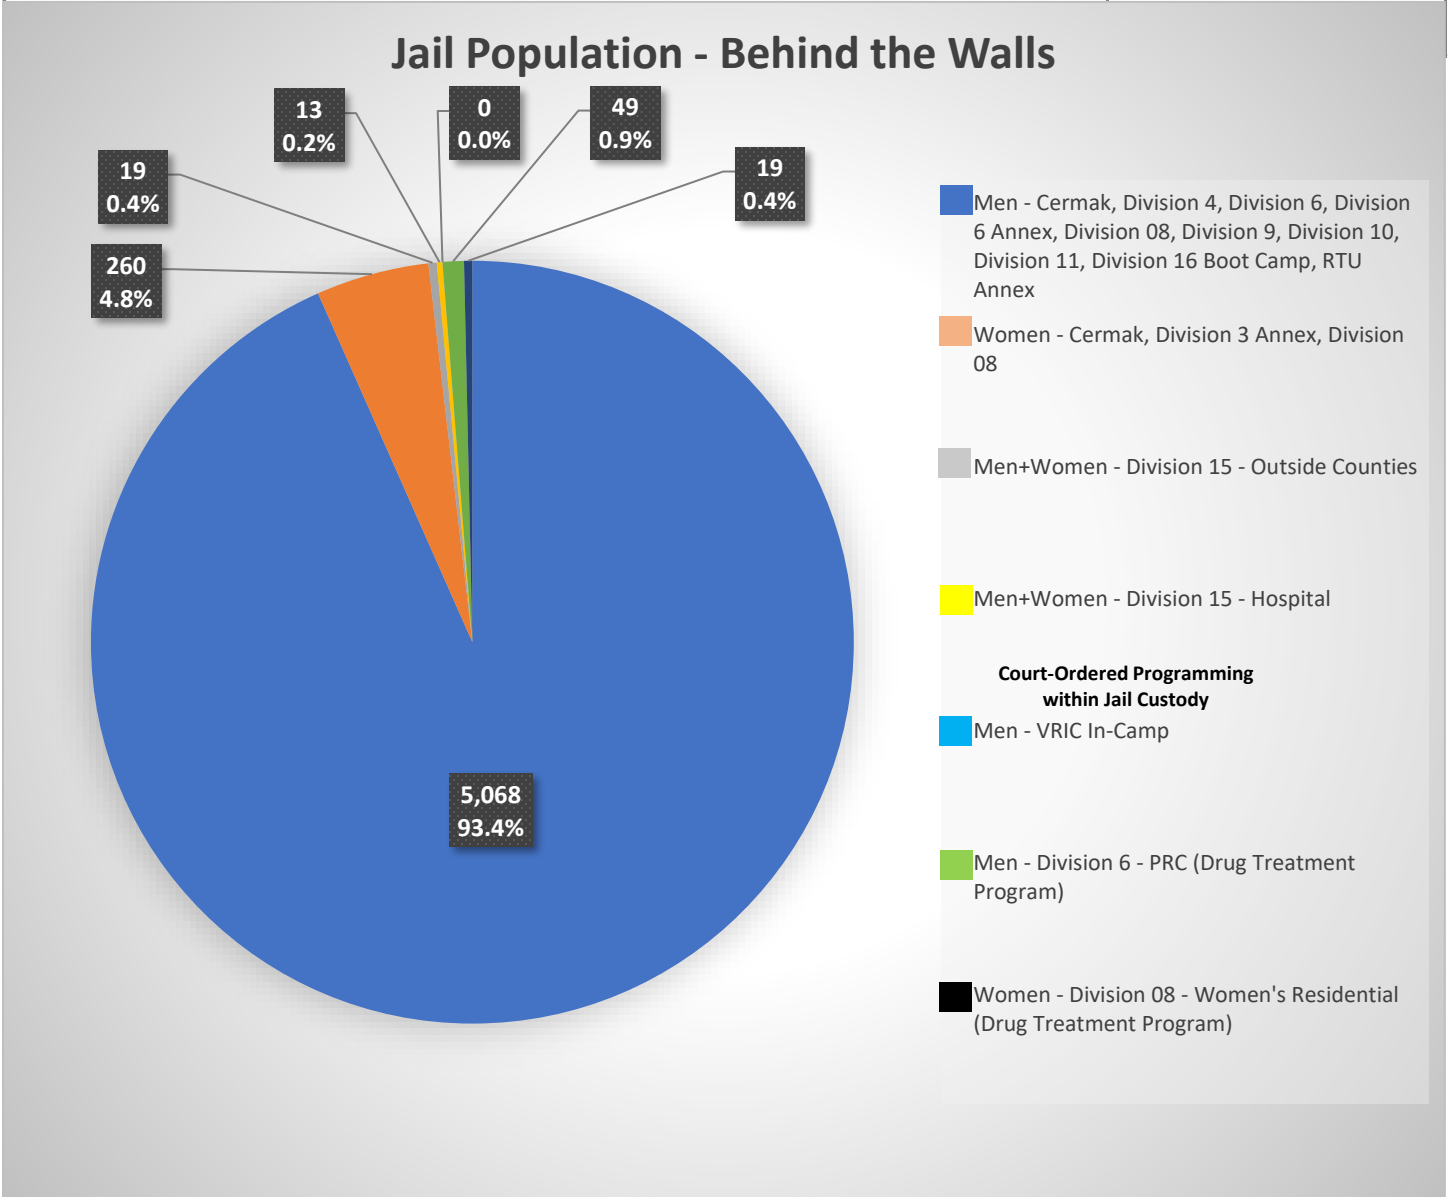

Sheriff's Daily Report

10/27/2020

Under the Custody of the Sheriff	
Total Male and Female	8,741
Jail Population	5,428
Community Corrections	3,313

Behind the Walls: Detainees that are physically housed under the Sheriff's custody 24 hours a day/7 days a week. This includes all populations listed on this chart - Divisional populations male & female, Outside Counties, Hospital, PRC, Women's Residential, & VRIC. Detainees in court-ordered treatment programs (PRC, Women's Residential, VRIC) are housed at CCDOC 24 hours a day/7 days week.

Sheriff's Daily Report

10/27/2020

CCSO Population Demographics

In Confinement

Gender Distribution

Race Distribution

Age Distribution

Community Corrections

Gender Distribution

Race Distribution

Age Distribution