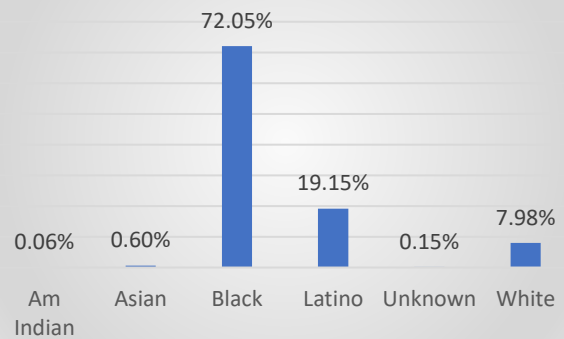

Sheriff's Daily Report

10/27/2020

Under the Custody of the Sheriff	
Total Male and Female	8,741
Jail Population	5,428
Community Corrections	3,313

Behind the Walls: Detainees that are physically housed under the Sheriff's custody 24 hours a day/7 days a week. This includes all populations listed on this chart - Divisional populations male & female, Outside Counties, Hospital, PRC, Women's Residential, & VRIC. Detainees in court-ordered treatment programs (PRC, Women's Residential, VRIC) are housed at CCDOC 24 hours a day/7 days week.

Sheriff's Daily Report

10/27/2020

CCSO Population Demographics

In Confinement

Gender Distribution

Race Distribution

Age Distribution

Community Corrections

Gender Distribution

Race Distribution

Age Distribution