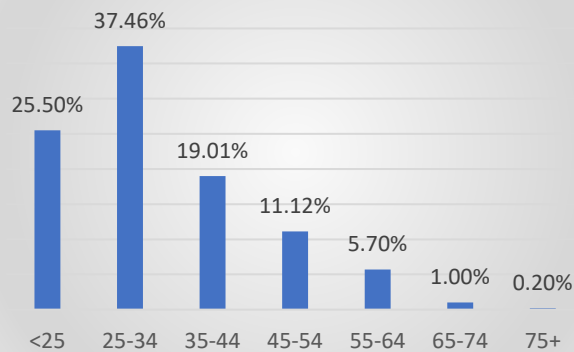

Sheriff's Daily Report

10/30/2020

Under the Custody of the Sheriff	
Total Male and Female	8,729
Jail Population	5,421
Community Corrections	3,308

Jail Population - Behind the Walls

Behind the Walls: Detainees that are physically housed under the Sheriff's custody 24 hours a day/7 days a week. This includes all populations listed on this chart - Divisional populations male & female, Outside Counties, Hospital, PRC, Women's Residential, & VRIC. Detainees in court-ordered treatment programs (PRC, Women's Residential, VRIC) are housed at CCDOC 24 hours a day/7 days week.

Sheriff's Daily Report

10/30/2020

CCSO Population Demographics

In Confinement

Community Corrections

Gender Distribution

Gender Distribution

Race Distribution

Race Distribution

Age Distribution

Age Distribution