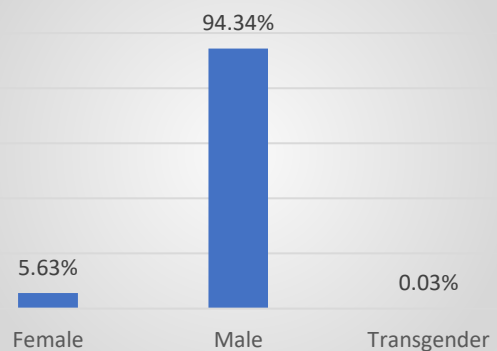

Sheriff's Daily Report

10/30/2020

Under the Custody of the Sheriff	
Total Male and Female	8,729
Jail Population	5,421
Community Corrections	3,308

Jail Population - Behind the Walls

Behind the Walls: Detainees that are physically housed under the Sheriff's custody 24 hours a day/7 days a week. This includes all populations listed on this chart - Divisional populations male & female, Outside Counties, Hospital, PRC, Women's Residential, & VRIC. Detainees in court-ordered treatment programs (PRC, Women's Residential, VRIC) are housed at CCDOC 24 hours a day/7 days week.

Sheriff's Daily Report

10/30/2020

CCSO Population Demographics

In Confinement

Community Corrections

Gender Distribution

Gender Distribution

Race Distribution

Race Distribution

Age Distribution

Age Distribution