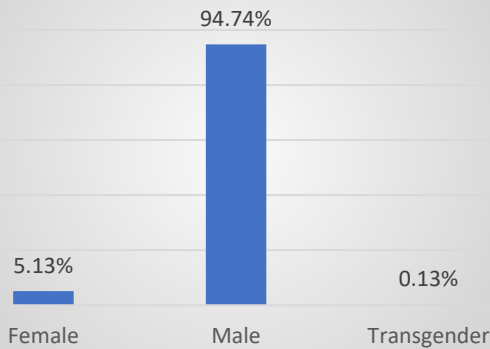

Sheriff's Daily Report

10/30/2020

Under the Custody of the Sheriff	
Total Male and Female	8,729
Jail Population	5,421
Community Corrections	3,308

Jail Population - Behind the Walls

Behind the Walls: Detainees that are physically housed under the Sheriff's custody 24 hours a day/7 days a week. This includes all populations listed on this chart - Divisional populations male & female, Outside Counties, Hospital, PRC, Women's Residential, & VRIC. Detainees in court-ordered treatment programs (PRC, Women's Residential, VRIC) are housed at CCDOC 24 hours a day/7 days week.

Sheriff's Daily Report

10/30/2020

CCSO Population Demographics

In Confinement

Community Corrections

Gender Distribution

Gender Distribution

Race Distribution

Race Distribution

Age Distribution

Age Distribution