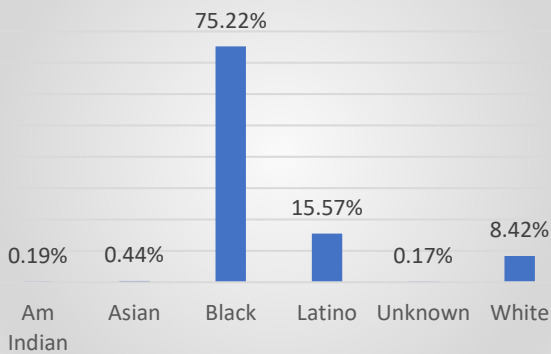

Sheriff's Daily Report

10/30/2020

Under the Custody of the Sheriff	
Total Male and Female	8,729
Jail Population	5,421
Community Corrections	3,308

Jail Population - Behind the Walls

Behind the Walls: Detainees that are physically housed under the Sheriff's custody 24 hours a day/7 days a week. This includes all populations listed on this chart - Divisional populations male & female, Outside Counties, Hospital, PRC, Women's Residential, & VRIC. Detainees in court-ordered treatment programs (PRC, Women's Residential, VRIC) are housed at CCDOC 24 hours a day/7 days week.

Sheriff's Daily Report

10/30/2020

CCSO Population Demographics

In Confinement

Community Corrections

Gender Distribution

Gender Distribution

Race Distribution

Race Distribution

Age Distribution

Age Distribution