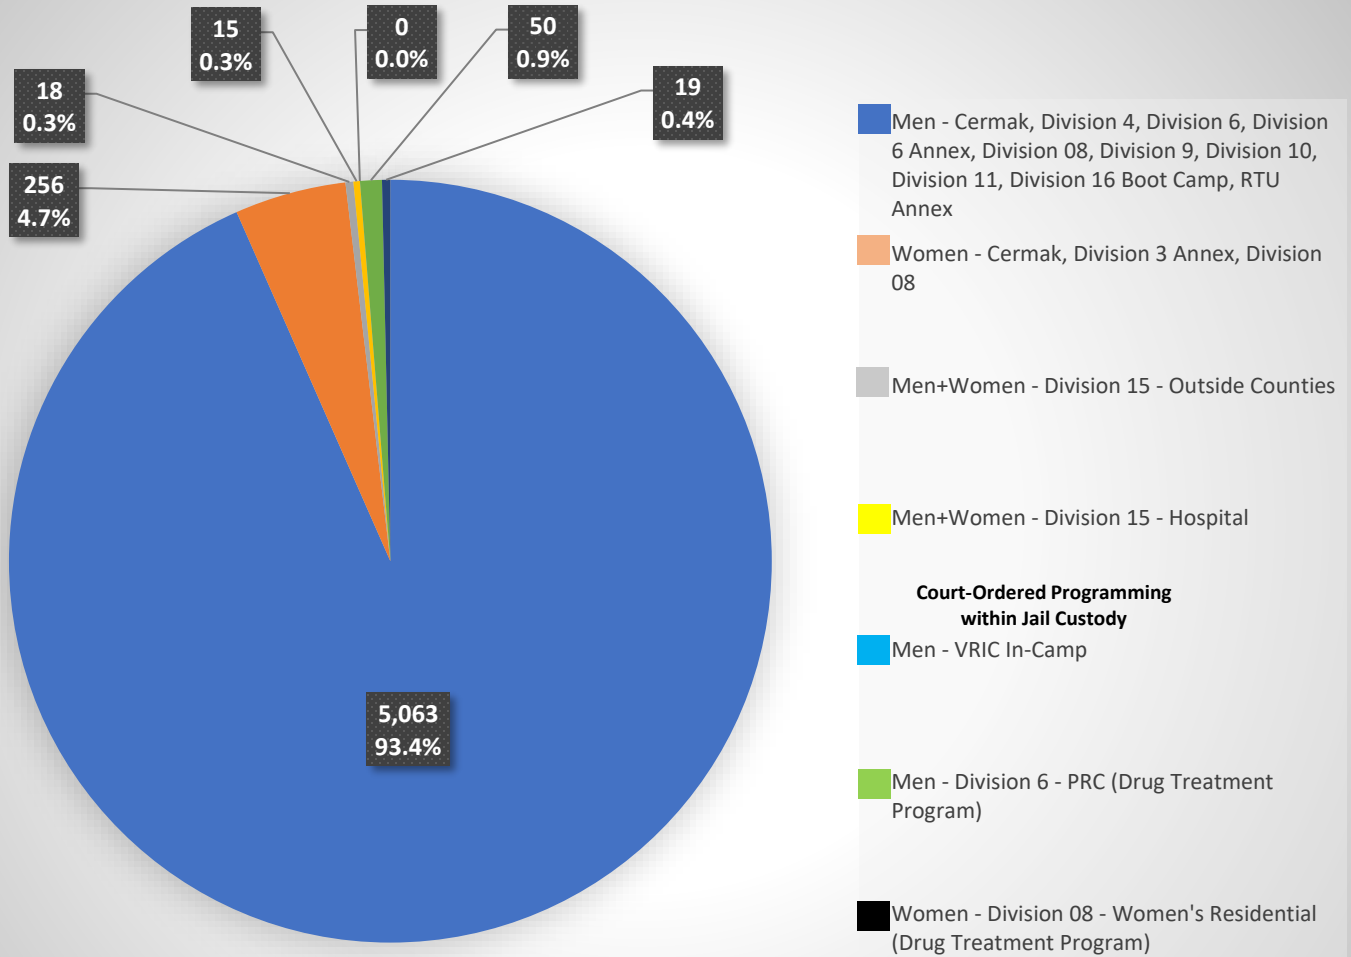

Sheriff's Daily Report

10/30/2020

Under the Custody of the Sheriff	
Total Male and Female	8,729
Jail Population	5,421
Community Corrections	3,308

Jail Population - Behind the Walls

Behind the Walls: Detainees that are physically housed under the Sheriff's custody 24 hours a day/7 days a week. This includes all populations listed on this chart - Divisional populations male & female, Outside Counties, Hospital, PRC, Women's Residential, & VRIC. Detainees in court-ordered treatment programs (PRC, Women's Residential, VRIC) are housed at CCDOC 24 hours a day/7 days week.

Sheriff's Daily Report

10/30/2020

CCSO Population Demographics

In Confinement

Community Corrections

Gender Distribution

Gender Distribution

Race Distribution

Race Distribution

Age Distribution

Age Distribution