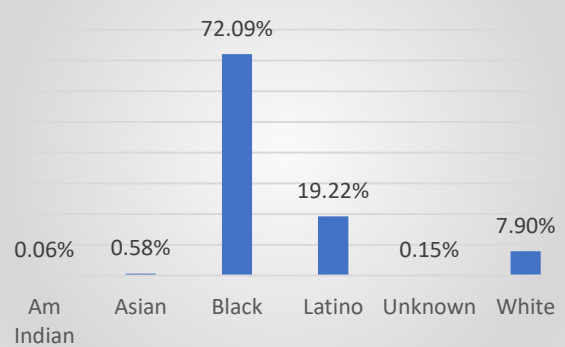

Sheriff's Daily Report

10/30/2020

Under the Custody of the Sheriff	
Total Male and Female	8,729
Jail Population	5,421
Community Corrections	3,308

Jail Population - Behind the Walls

Behind the Walls: Detainees that are physically housed under the Sheriff's custody 24 hours a day/7 days a week. This includes all populations listed on this chart - Divisional populations male & female, Outside Counties, Hospital, PRC, Women's Residential, & VRIC. Detainees in court-ordered treatment programs (PRC, Women's Residential, VRIC) are housed at CCDOC 24 hours a day/7 days week.

Sheriff's Daily Report

10/30/2020

CCSO Population Demographics

In Confinement

Community Corrections

Gender Distribution

Gender Distribution

Race Distribution

Race Distribution

Age Distribution

Age Distribution