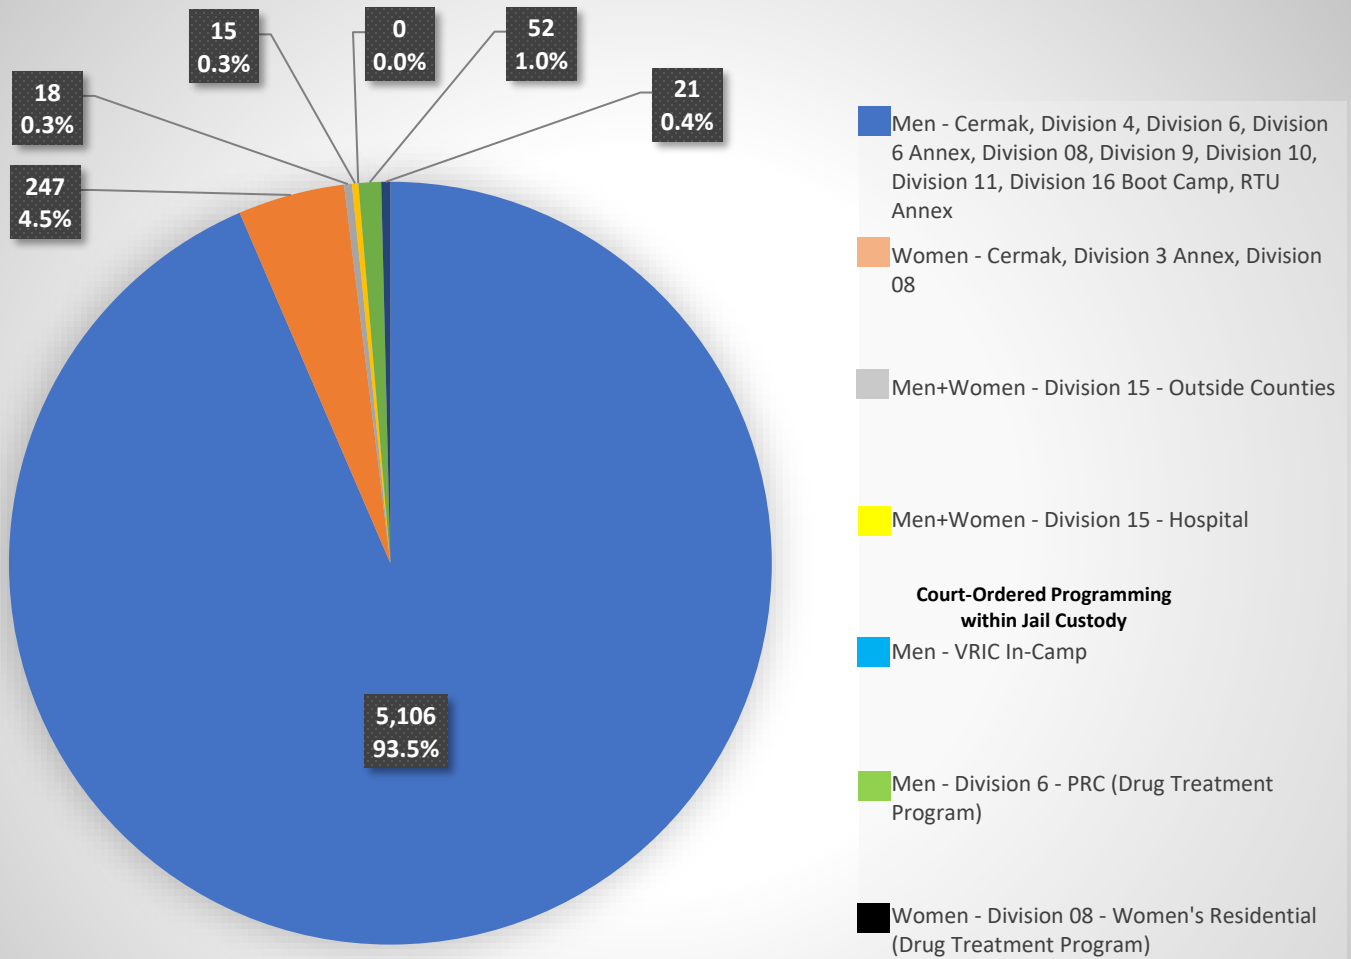

Sheriff's Daily Report

11/2/2020

Under the Custody of the Sheriff	
Total Male and Female	8,776
Jail Population	5,459
Community Corrections	3,317

Jail Population - Behind the Walls

Behind the Walls: Detainees that are physically housed under the Sheriff's custody 24 hours a day/7 days a week. This includes all populations listed on this chart - Divisional populations male & female, Outside Counties, Hospital, PRC, Women's Residential, & VRIC. Detainees in court-ordered treatment programs (PRC, Women's Residential, VRIC) are housed at CCDOC 24 hours a day/7 days week.

Sheriff's Daily Report

11/2/2020

CCSO Population Demographics

In Confinement

Gender Distribution

Race Distribution

Age Distribution

Community Corrections

Gender Distribution

Race Distribution

Age Distribution