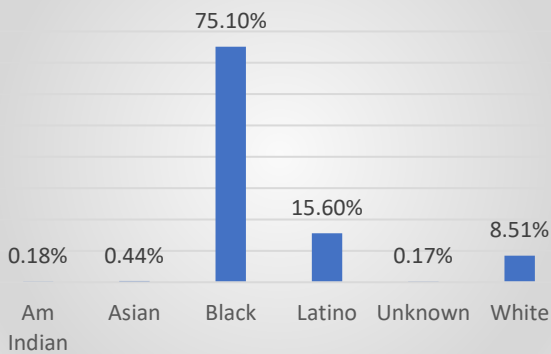

Sheriff's Daily Report

11/2/2020

Under the Custody of the Sheriff	
Total Male and Female	8,776
Jail Population	5,459
Community Corrections	3,317

Jail Population - Behind the Walls

Behind the Walls: Detainees that are physically housed under the Sheriff's custody 24 hours a day/7 days a week. This includes all populations listed on this chart - Divisional populations male & female, Outside Counties, Hospital, PRC, Women's Residential, & VRIC. Detainees in court-ordered treatment programs (PRC, Women's Residential, VRIC) are housed at CCDOC 24 hours a day/7 days week.

Sheriff's Daily Report

11/2/2020

CCSO Population Demographics

In Confinement

Gender Distribution

Race Distribution

Age Distribution

Community Corrections

Gender Distribution

Race Distribution

Age Distribution