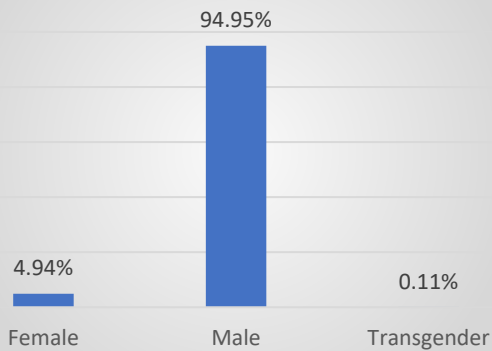

Sheriff's Daily Report

11/2/2020

CCSO Population Demographics

In Confinement

Gender Distribution