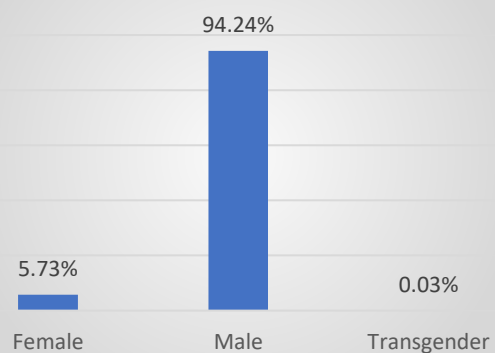

Sheriff's Daily Report

11/2/2020

Under the Custody of the Sheriff	
Total Male and Female	8,776
Jail Population	5,459
Community Corrections	3,317

Jail Population - Behind the Walls

Behind the Walls: Detainees that are physically housed under the Sheriff's custody 24 hours a day/7 days a week. This includes all populations listed on this chart - Divisional populations male & female, Outside Counties, Hospital, PRC, Women's Residential, & VRIC. Detainees in court-ordered treatment programs (PRC, Women's Residential, VRIC) are housed at CCDOC 24 hours a day/7 days week.

Sheriff's Daily Report

11/2/2020

CCSO Population Demographics

In Confinement

Gender Distribution

Race Distribution

Age Distribution

Community Corrections

Gender Distribution

Race Distribution

Age Distribution