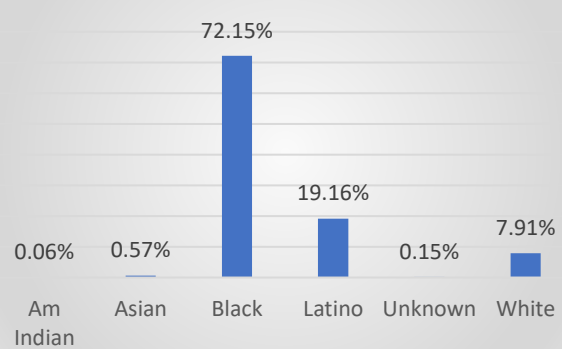

Sheriff's Daily Report

11/2/2020

Under the Custody of the Sheriff	
Total Male and Female	8,776
Jail Population	5,459
Community Corrections	3,317

Jail Population - Behind the Walls

Behind the Walls: Detainees that are physically housed under the Sheriff's custody 24 hours a day/7 days a week. This includes all populations listed on this chart - Divisional populations male & female, Outside Counties, Hospital, PRC, Women's Residential, & VRIC. Detainees in court-ordered treatment programs (PRC, Women's Residential, VRIC) are housed at CCDOC 24 hours a day/7 days week.

Sheriff's Daily Report

11/2/2020

CCSO Population Demographics

In Confinement

Gender Distribution

Race Distribution

Age Distribution

Community Corrections

Gender Distribution

Race Distribution

Age Distribution