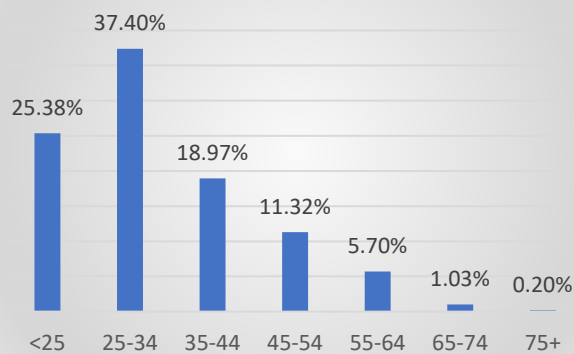

Sheriff's Daily Report

11/2/2020

Under the Custody of the Sheriff	
Total Male and Female	8,776
Jail Population	5,459
Community Corrections	3,317

Jail Population - Behind the Walls

Behind the Walls: Detainees that are physically housed under the Sheriff's custody 24 hours a day/7 days a week. This includes all populations listed on this chart - Divisional populations male & female, Outside Counties, Hospital, PRC, Women's Residential, & VRIC. Detainees in court-ordered treatment programs (PRC, Women's Residential, VRIC) are housed at CCDOC 24 hours a day/7 days week.

Sheriff's Daily Report

11/2/2020

CCSO Population Demographics

In Confinement

Gender Distribution

Race Distribution

Age Distribution

Community Corrections

Gender Distribution

Race Distribution

Age Distribution