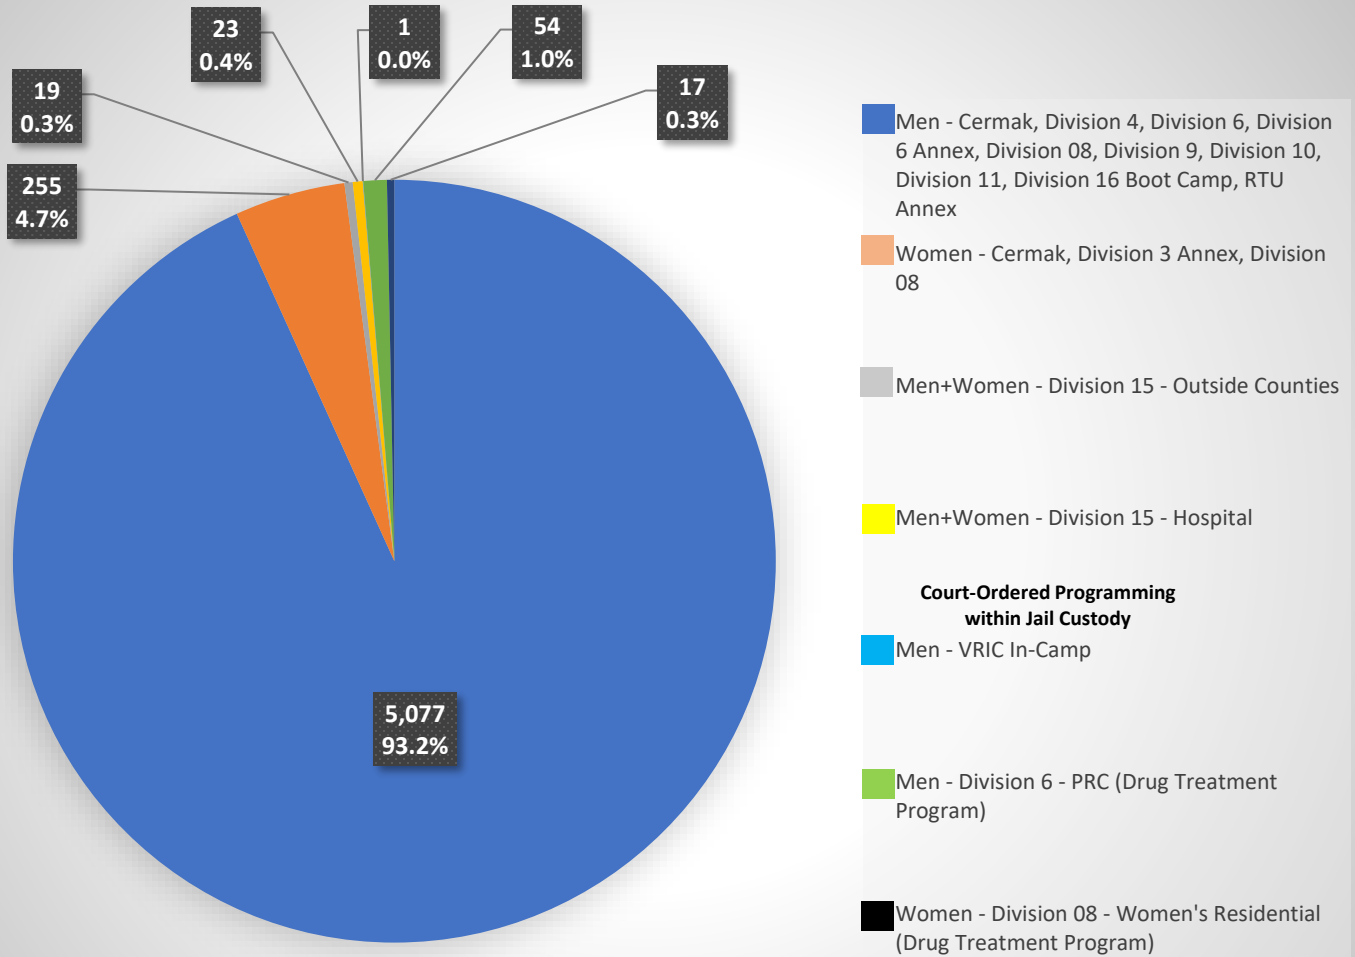

# Sheriff's Daily Report

11/25/2020

Under the Custody of the Sheriff	
<b>Total Male and Female</b>	<b>8,768</b>
Jail Population	5,446
Community Corrections	3,322

## Jail Population - Behind the Walls

Behind the Walls: Detainees that are physically housed under the Sheriff's custody 24 hours a day/7 days a week. This includes all populations listed on this chart - Divisional populations male & female, Outside Counties, Hospital, PRC, Women's Residential, & VRIC. Detainees in court-ordered treatment programs (PRC, Women's Residential, VRIC) are housed at CCDOC 24 hours a day/7 days week.

#### Race Distribution

#### Age Distribution