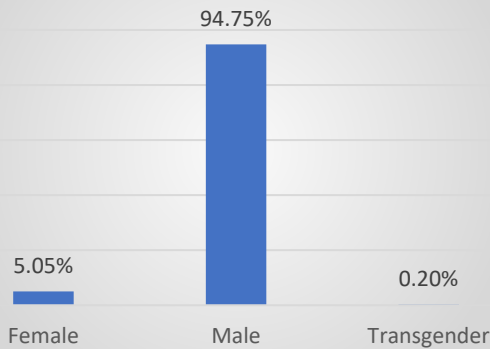

Sheriff's Daily Report

11/25/2020

CCSO Population Demographics

In Confinement

Gender Distribution