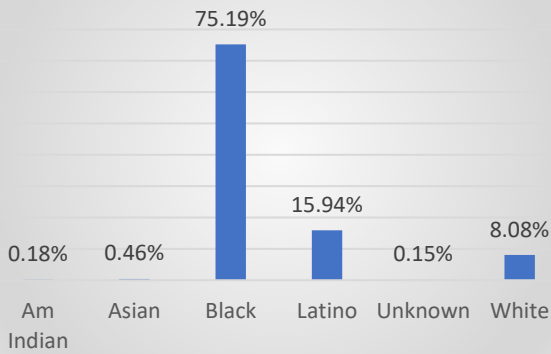

Sheriff's Daily Report

11/26/2020

Under the Custody of the Sheriff	
Total Male and Female	8,776
Jail Population	5,441
Community Corrections	3,335

Jail Population - Behind the Walls

Behind the Walls: Detainees that are physically housed under the Sheriff's custody 24 hours a day/7 days a week. This includes all populations listed on this chart - Divisional populations male & female, Outside Counties, Hospital, PRC, Women's Residential, & VRIC. Detainees in court-ordered treatment programs (PRC, Women's Residential, VRIC) are housed at CCDOC 24 hours a day/7 days week.

Sheriff's Daily Report

11/26/2020

CCSO Population Demographics

In Confinement

Gender Distribution

Race Distribution

Age Distribution

Community Corrections

Gender Distribution

Race Distribution

Age Distribution