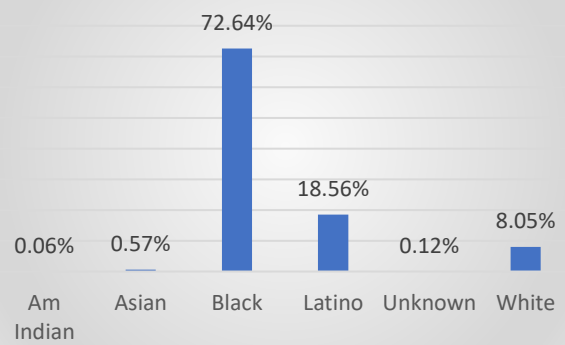

Sheriff's Daily Report

11/26/2020

Under the Custody of the Sheriff	
Total Male and Female	8,776
Jail Population	5,441
Community Corrections	3,335

Jail Population - Behind the Walls

Behind the Walls: Detainees that are physically housed under the Sheriff's custody 24 hours a day/7 days a week. This includes all populations listed on this chart - Divisional populations male & female, Outside Counties, Hospital, PRC, Women's Residential, & VRIC. Detainees in court-ordered treatment programs (PRC, Women's Residential, VRIC) are housed at CCDOC 24 hours a day/7 days week.

Sheriff's Daily Report

11/26/2020

CCSO Population Demographics

In Confinement

Gender Distribution

Race Distribution

Age Distribution

Community Corrections

Gender Distribution

Race Distribution

Age Distribution