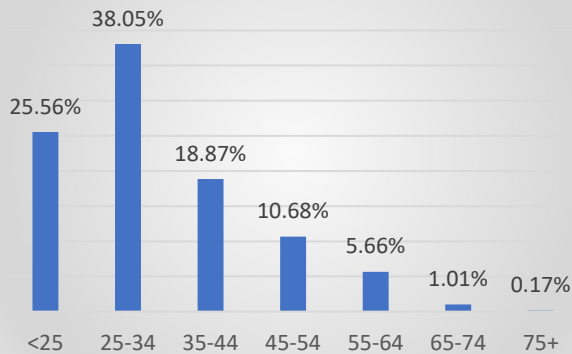

Sheriff's Daily Report

11/26/2020

Under the Custody of the Sheriff	
Total Male and Female	8,776
Jail Population	5,441
Community Corrections	3,335

Jail Population - Behind the Walls

Behind the Walls: Detainees that are physically housed under the Sheriff's custody 24 hours a day/7 days a week. This includes all populations listed on this chart - Divisional populations male & female, Outside Counties, Hospital, PRC, Women's Residential, & VRIC. Detainees in court-ordered treatment programs (PRC, Women's Residential, VRIC) are housed at CCDOC 24 hours a day/7 days week.

Sheriff's Daily Report

11/26/2020

CCSO Population Demographics

In Confinement

Gender Distribution

Race Distribution

Age Distribution

Community Corrections

Gender Distribution

Race Distribution

Age Distribution