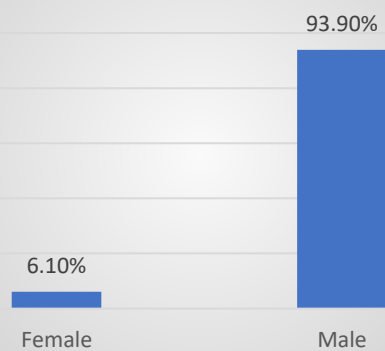

Sheriff's Daily Report

11/26/2020

Under the Custody of the Sheriff	
Total Male and Female	8,776
Jail Population	5,441
Community Corrections	3,335

Jail Population - Behind the Walls

Behind the Walls: Detainees that are physically housed under the Sheriff's custody 24 hours a day/7 days a week. This includes all populations listed on this chart - Divisional populations male & female, Outside Counties, Hospital, PRC, Women's Residential, & VRIC. Detainees in court-ordered treatment programs (PRC, Women's Residential, VRIC) are housed at CCDOC 24 hours a day/7 days week.

Sheriff's Daily Report

11/26/2020

CCSO Population Demographics

In Confinement

Gender Distribution

Race Distribution

Age Distribution

Community Corrections

Gender Distribution

Race Distribution

Age Distribution