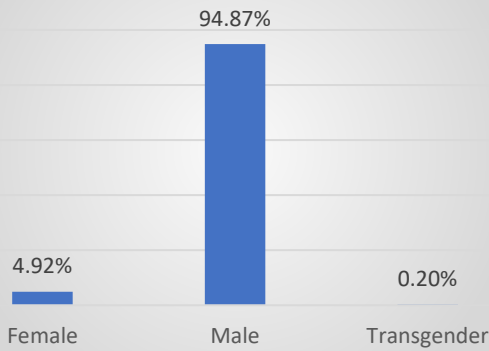

CCSO Population Demographics

In Confinement

Gender Distribution