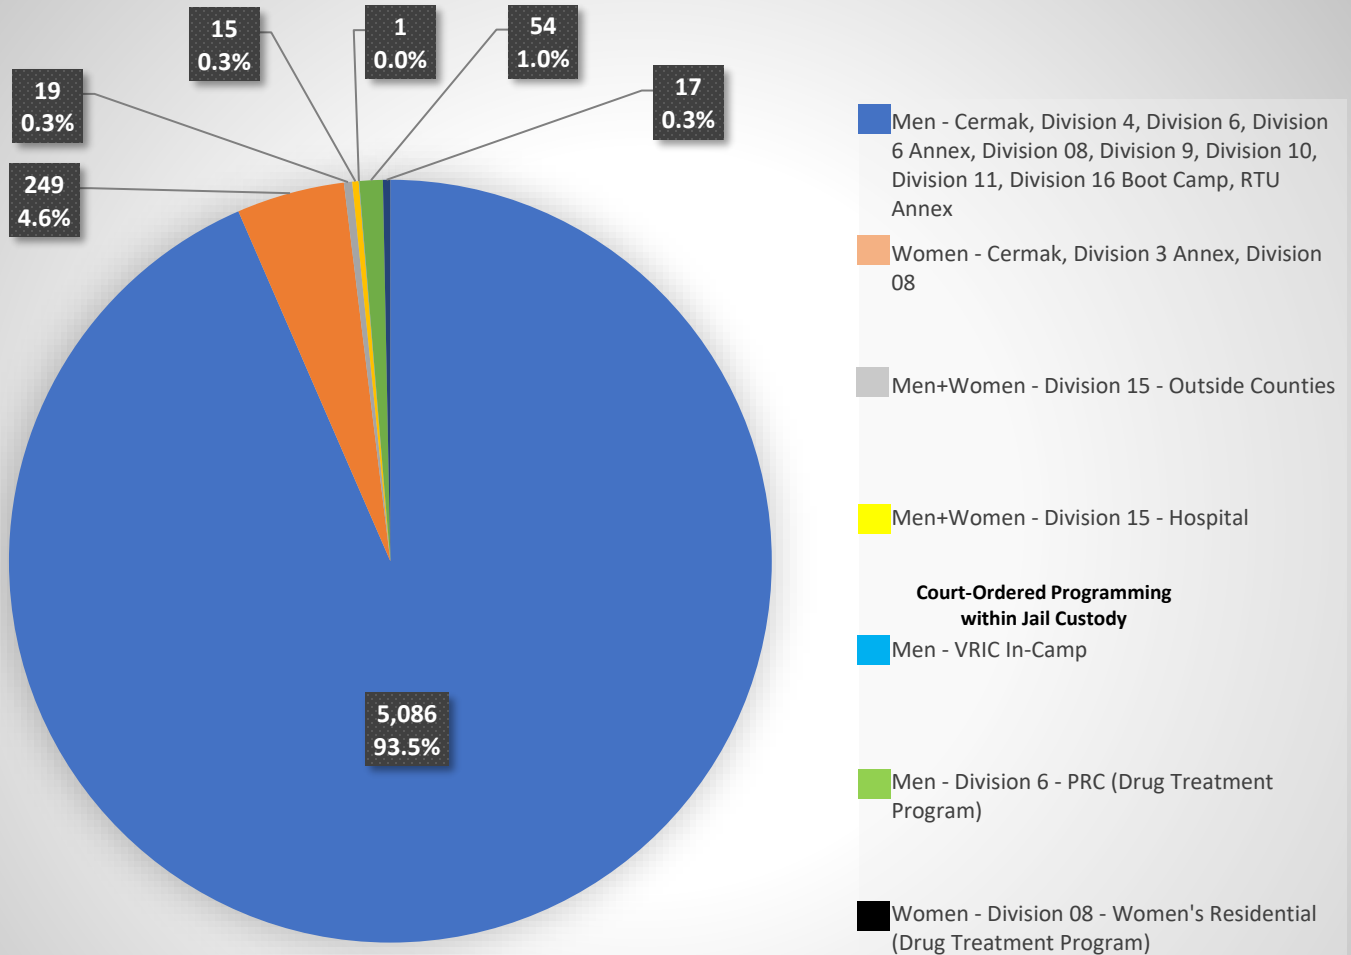

Sheriff's Daily Report

11/26/2020

Under the Custody of the Sheriff	
Total Male and Female	8,776
Jail Population	5,441
Community Corrections	3,335

Jail Population - Behind the Walls

Behind the Walls: Detainees that are physically housed under the Sheriff's custody 24 hours a day/7 days a week. This includes all populations listed on this chart - Divisional populations male & female, Outside Counties, Hospital, PRC, Women's Residential, & VRIC. Detainees in court-ordered treatment programs (PRC, Women's Residential, VRIC) are housed at CCDOC 24 hours a day/7 days week.

Sheriff's Daily Report

11/26/2020

CCSO Population Demographics

In Confinement

Gender Distribution

Race Distribution

Age Distribution

Community Corrections

Gender Distribution

Race Distribution

Age Distribution