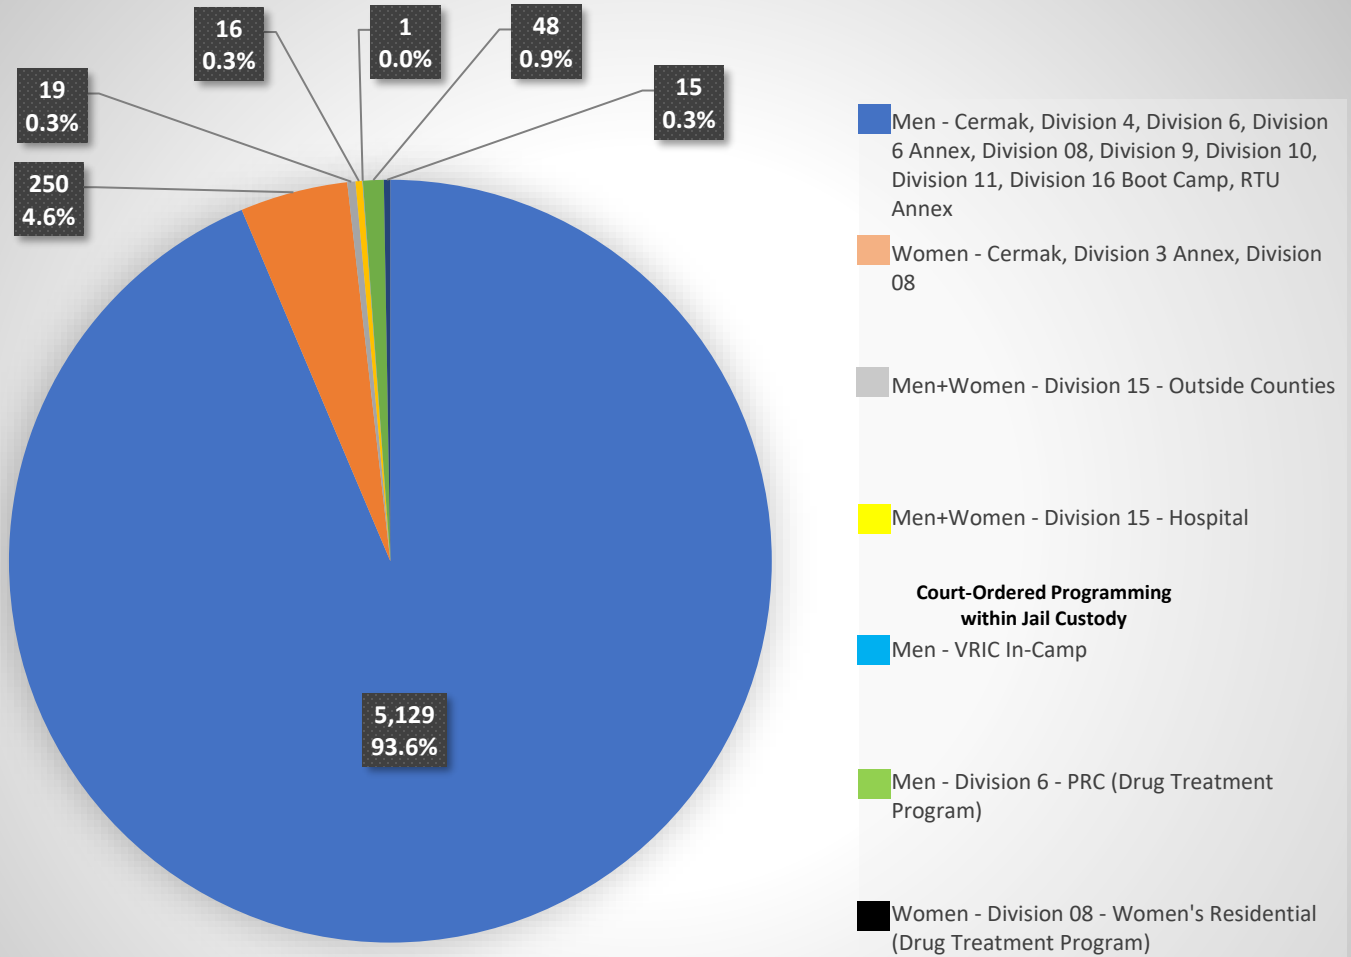

## 12/13/2020

Under the Custody of the Sheriff	
<b>Total Male and Female</b>	<b>8,921</b>
Jail Population	5,478
Community Corrections	3,443

### Jail Population - Behind the Walls

Behind the Walls: Detainees that are physically housed under the Sheriff's custody 24 hours a day/7 days a week. This includes all populations listed on this chart - Divisional populations male & female, Outside Counties, Hospital, PRC, Women's Residential, & VRIC. Detainees in court-ordered treatment programs (PRC, Women's Residential, VRIC) are housed at CCDOC 24 hours a day/7 days week.

#### Race Distribution

#### Age Distribution