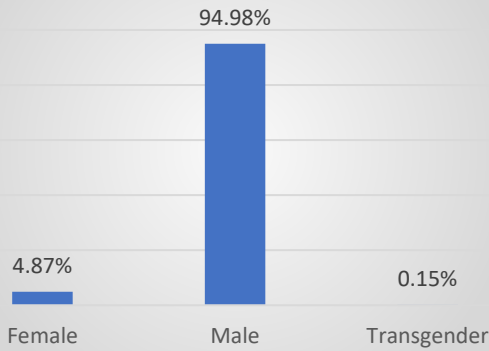

CCSO Population Demographics

In Confinement

Gender Distribution