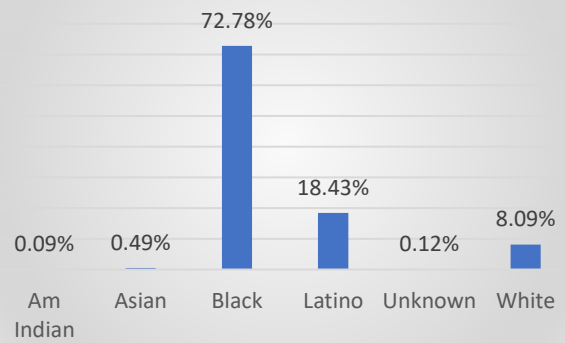

Sheriff's Daily Report

12/15/2020

Under the Custody of the Sheriff	
Total Male and Female	8,895
Jail Population	5,452
Community Corrections	3,443

Jail Population - Behind the Walls

Behind the Walls: Detainees that are physically housed under the Sheriff's custody 24 hours a day/7 days a week. This includes all populations listed on this chart - Divisional populations male & female, Outside Counties, Hospital, PRC, Women's Residential, & VRIC. Detainees in court-ordered treatment programs (PRC, Women's Residential, VRIC) are housed at CCDOC 24 hours a day/7 days week.

Sheriff's Daily Report

12/15/2020

CCSO Population Demographics

In Confinement

Gender Distribution

Race Distribution

Age Distribution

Community Corrections

Gender Distribution

Race Distribution

Age Distribution