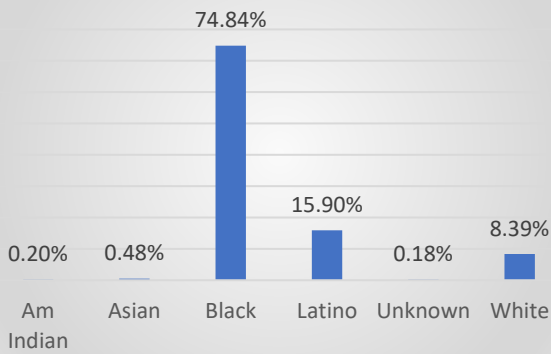

Sheriff's Daily Report

12/15/2020

Under the Custody of the Sheriff	
Total Male and Female	8,895
Jail Population	5,452
Community Corrections	3,443

Jail Population - Behind the Walls

Behind the Walls: Detainees that are physically housed under the Sheriff's custody 24 hours a day/7 days a week. This includes all populations listed on this chart - Divisional populations male & female, Outside Counties, Hospital, PRC, Women's Residential, & VRIC. Detainees in court-ordered treatment programs (PRC, Women's Residential, VRIC) are housed at CCDOC 24 hours a day/7 days week.

Sheriff's Daily Report

12/15/2020

CCSO Population Demographics

In Confinement

Gender Distribution

Race Distribution

Age Distribution

Community Corrections

Gender Distribution

Race Distribution

Age Distribution