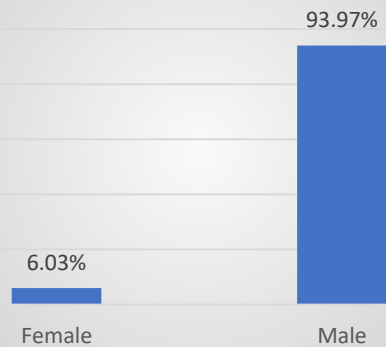

Sheriff's Daily Report

12/15/2020

Under the Custody of the Sheriff	
Total Male and Female	8,895
Jail Population	5,452
Community Corrections	3,443

Jail Population - Behind the Walls

Behind the Walls: Detainees that are physically housed under the Sheriff's custody 24 hours a day/7 days a week. This includes all populations listed on this chart - Divisional populations male & female, Outside Counties, Hospital, PRC, Women's Residential, & VRIC. Detainees in court-ordered treatment programs (PRC, Women's Residential, VRIC) are housed at CCDOC 24 hours a day/7 days week.

Sheriff's Daily Report

12/15/2020

CCSO Population Demographics

In Confinement

Gender Distribution

Race Distribution

Age Distribution

Community Corrections

Gender Distribution

Race Distribution

Age Distribution