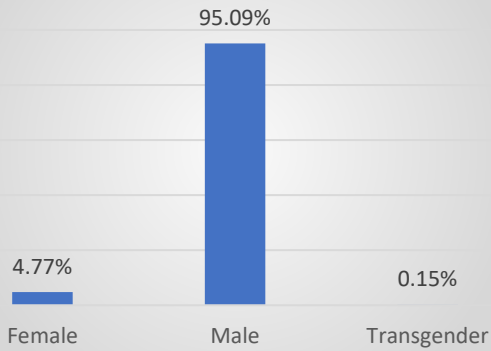

CCSO Population Demographics

In Confinement

Gender Distribution