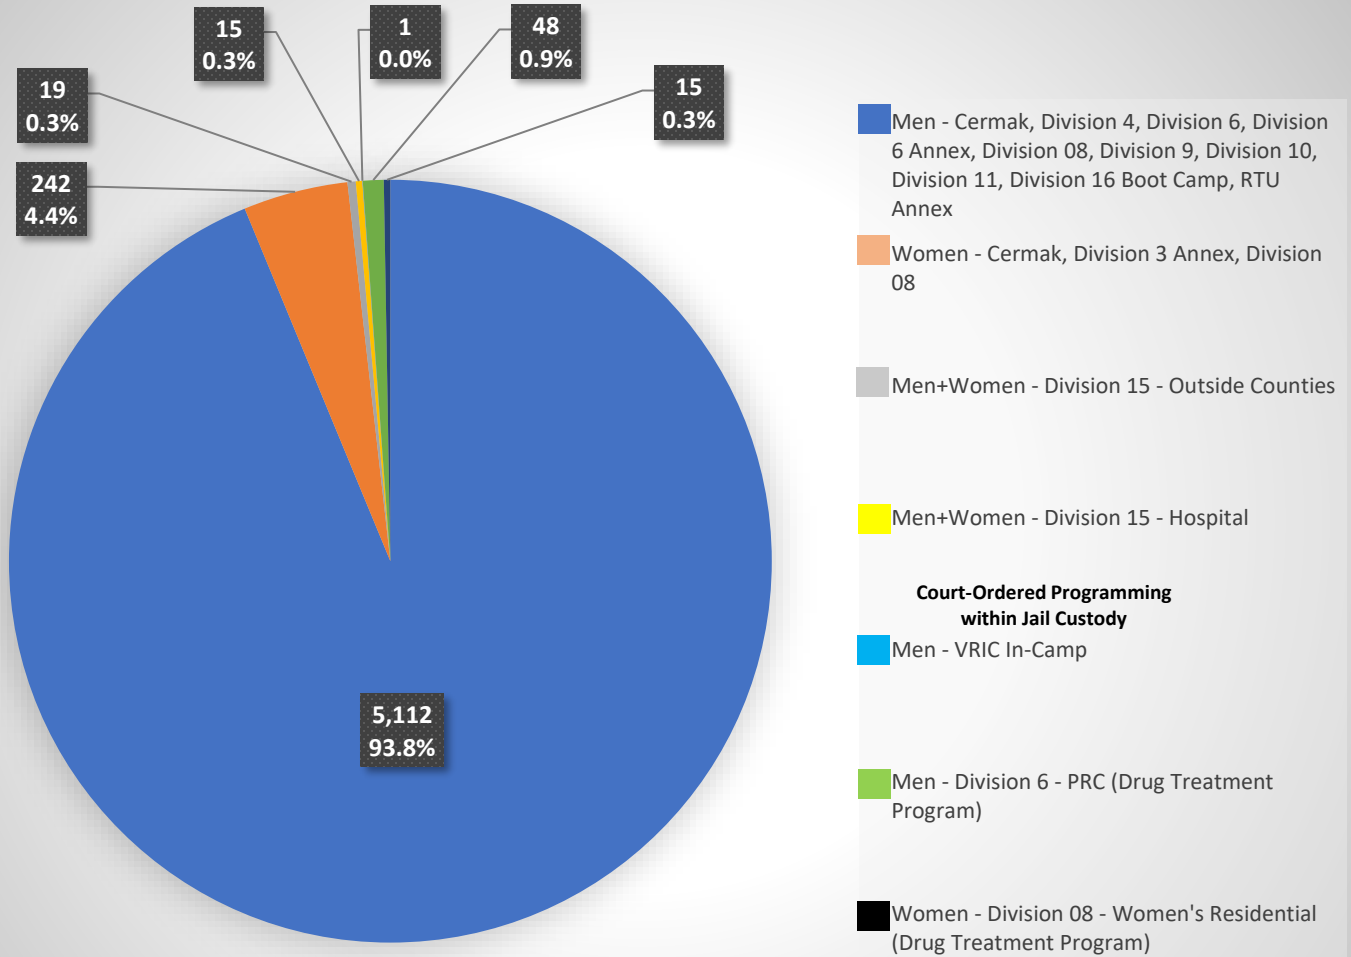

Sheriff's Daily Report

12/15/2020

Under the Custody of the Sheriff	
Total Male and Female	8,895
Jail Population	5,452
Community Corrections	3,443

Jail Population - Behind the Walls

Behind the Walls: Detainees that are physically housed under the Sheriff's custody 24 hours a day/7 days a week. This includes all populations listed on this chart - Divisional populations male & female, Outside Counties, Hospital, PRC, Women's Residential, & VRIC. Detainees in court-ordered treatment programs (PRC, Women's Residential, VRIC) are housed at CCDOC 24 hours a day/7 days week.

Sheriff's Daily Report

12/15/2020

CCSO Population Demographics

In Confinement

Gender Distribution

Race Distribution

Age Distribution

Community Corrections

Gender Distribution

Race Distribution

Age Distribution