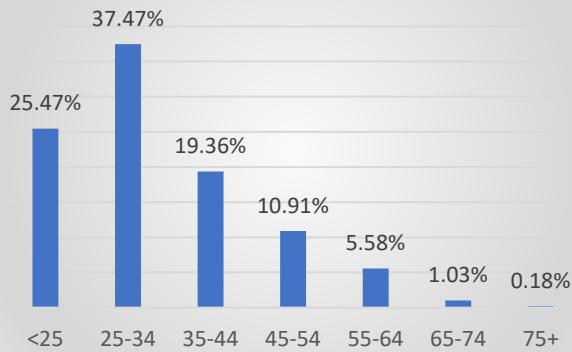

Sheriff's Daily Report

12/15/2020

Under the Custody of the Sheriff	
Total Male and Female	8,895
Jail Population	5,452
Community Corrections	3,443

Jail Population - Behind the Walls

Behind the Walls: Detainees that are physically housed under the Sheriff's custody 24 hours a day/7 days a week. This includes all populations listed on this chart - Divisional populations male & female, Outside Counties, Hospital, PRC, Women's Residential, & VRIC. Detainees in court-ordered treatment programs (PRC, Women's Residential, VRIC) are housed at CCDOC 24 hours a day/7 days week.

Sheriff's Daily Report

12/15/2020

CCSO Population Demographics

In Confinement

Gender Distribution

Race Distribution

Age Distribution

Community Corrections

Gender Distribution

Race Distribution

Age Distribution