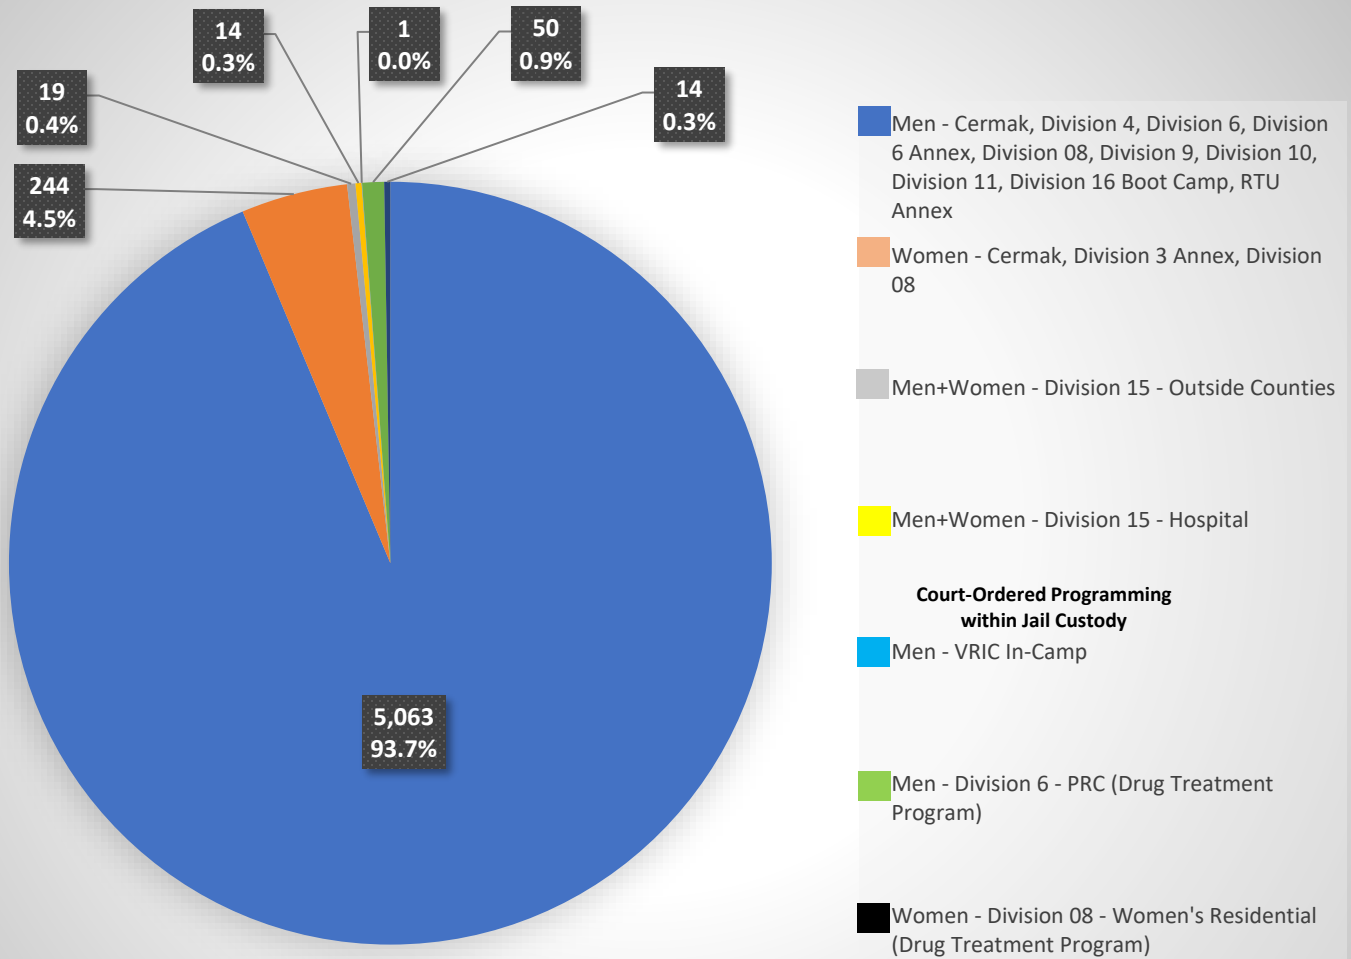

## 12/16/2020

| Under the Custody of the Sheriff |              |
|----------------------------------|--------------|
| Total Male and Female            | <b>8,846</b> |
| Jail Population                  | 5,405        |
| Community Corrections            | 3,441        |

### Jail Population - Behind the Walls

Behind the Walls: Detainees that are physically housed under the Sheriff's custody 24 hours a day/7 days a week. This includes all populations listed on this chart - Divisional populations male & female, Outside Counties, Hospital, PRC, Women's Residential, & VRIC. Detainees in court-ordered treatment programs (PRC, Women's Residential, VRIC) are housed at CCDOC 24 hours a day/7 days week.

#### Race Distribution

#### Age Distribution