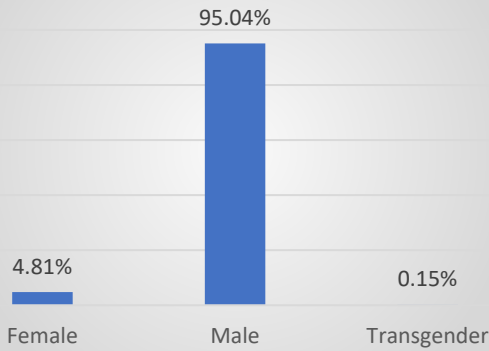

Sheriff's Daily Report

12/16/2020

CCSO Population Demographics

In Confinement

Gender Distribution