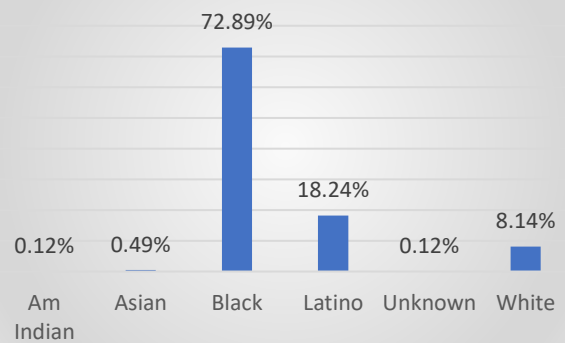

Sheriff's Daily Report

12/19/2020

Under the Custody of the Sheriff	
Total Male and Female	8,806
Jail Population	5,359
Community Corrections	3,447

Jail Population - Behind the Walls

Behind the Walls: Detainees that are physically housed under the Sheriff's custody 24 hours a day/7 days a week. This includes all populations listed on this chart - Divisional populations male & female, Outside Counties, Hospital, PRC, Women's Residential, & VRIC. Detainees in court-ordered treatment programs (PRC, Women's Residential, VRIC) are housed at CCDOC 24 hours a day/7 days week.

Sheriff's Daily Report

12/19/2020

CCSO Population Demographics

In Confinement

Community Corrections

Gender Distribution

Gender Distribution

Race Distribution

Race Distribution

Age Distribution

Age Distribution