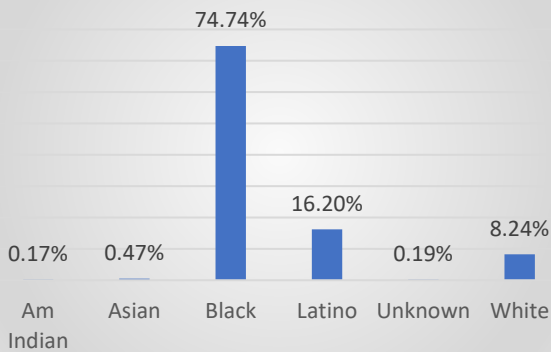

Sheriff's Daily Report

12/19/2020

Under the Custody of the Sheriff	
Total Male and Female	8,806
Jail Population	5,359
Community Corrections	3,447

Jail Population - Behind the Walls

Behind the Walls: Detainees that are physically housed under the Sheriff's custody 24 hours a day/7 days a week. This includes all populations listed on this chart - Divisional populations male & female, Outside Counties, Hospital, PRC, Women's Residential, & VRIC. Detainees in court-ordered treatment programs (PRC, Women's Residential, VRIC) are housed at CCDOC 24 hours a day/7 days week.

Sheriff's Daily Report

12/19/2020

CCSO Population Demographics

In Confinement

Community Corrections

Gender Distribution

Gender Distribution

Race Distribution

Race Distribution

Age Distribution

Age Distribution