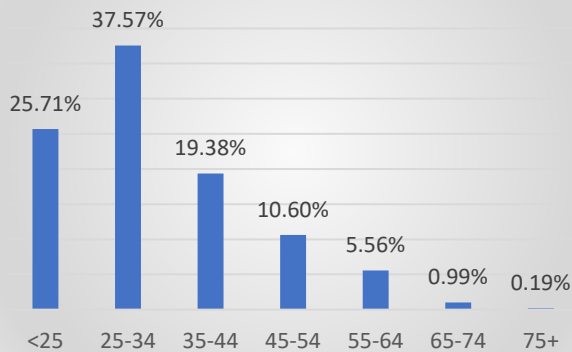

Sheriff's Daily Report

12/19/2020

Under the Custody of the Sheriff	
Total Male and Female	8,806
Jail Population	5,359
Community Corrections	3,447

Jail Population - Behind the Walls

Behind the Walls: Detainees that are physically housed under the Sheriff's custody 24 hours a day/7 days a week. This includes all populations listed on this chart - Divisional populations male & female, Outside Counties, Hospital, PRC, Women's Residential, & VRIC. Detainees in court-ordered treatment programs (PRC, Women's Residential, VRIC) are housed at CCDOC 24 hours a day/7 days week.

Sheriff's Daily Report

12/19/2020

CCSO Population Demographics

In Confinement

Community Corrections

Gender Distribution

Gender Distribution

Race Distribution

Race Distribution

Age Distribution

Age Distribution