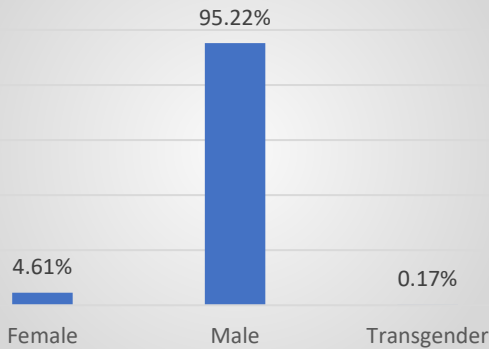

Sheriff's Daily Report

12/19/2020

Under the Custody of the Sheriff	
Total Male and Female	8,806
Jail Population	5,359
Community Corrections	3,447

Jail Population - Behind the Walls

Behind the Walls: Detainees that are physically housed under the Sheriff's custody 24 hours a day/7 days a week. This includes all populations listed on this chart - Divisional populations male & female, Outside Counties, Hospital, PRC, Women's Residential, & VRIC. Detainees in court-ordered treatment programs (PRC, Women's Residential, VRIC) are housed at CCDOC 24 hours a day/7 days week.

Sheriff's Daily Report

12/19/2020

CCSO Population Demographics

In Confinement

Community Corrections

Gender Distribution

Gender Distribution

Race Distribution

Race Distribution

Age Distribution

Age Distribution