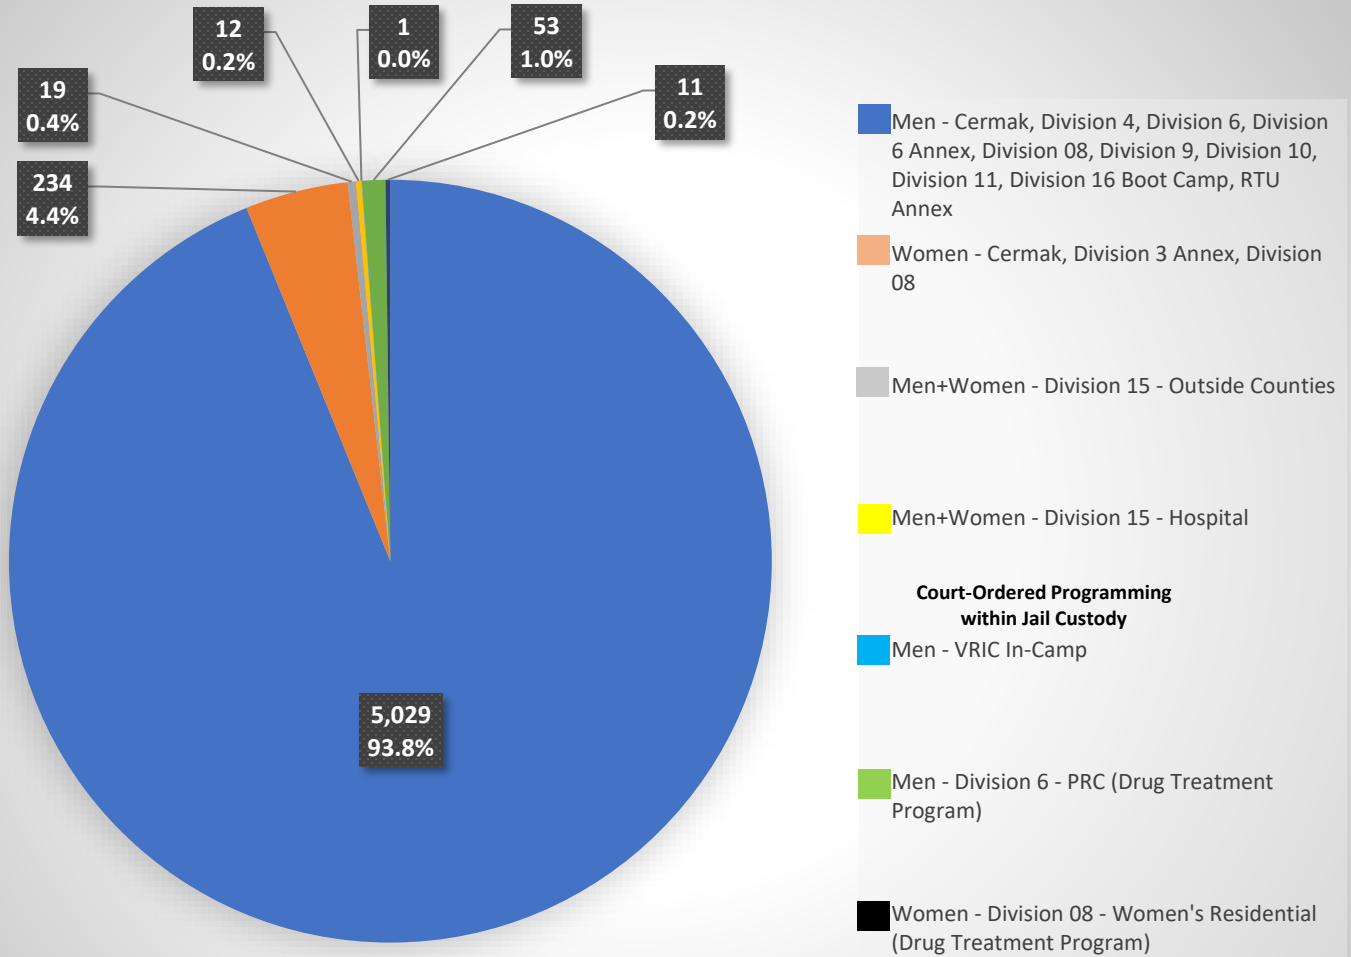

Sheriff's Daily Report

12/19/2020

Under the Custody of the Sheriff	
Total Male and Female	8,806
Jail Population	5,359
Community Corrections	3,447

Jail Population - Behind the Walls

Behind the Walls: Detainees that are physically housed under the Sheriff's custody 24 hours a day/7 days a week. This includes all populations listed on this chart - Divisional populations male & female, Outside Counties, Hospital, PRC, Women's Residential, & VRIC. Detainees in court-ordered treatment programs (PRC, Women's Residential, VRIC) are housed at CCDOC 24 hours a day/7 days week.

Sheriff's Daily Report

12/19/2020

CCSO Population Demographics

In Confinement

Community Corrections

Gender Distribution

Gender Distribution

Race Distribution

Race Distribution

Age Distribution

Age Distribution