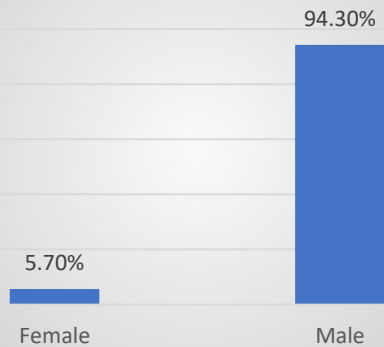

Sheriff's Daily Report

12/19/2020

Under the Custody of the Sheriff	
Total Male and Female	8,806
Jail Population	5,359
Community Corrections	3,447

Jail Population - Behind the Walls

Behind the Walls: Detainees that are physically housed under the Sheriff's custody 24 hours a day/7 days a week. This includes all populations listed on this chart - Divisional populations male & female, Outside Counties, Hospital, PRC, Women's Residential, & VRIC. Detainees in court-ordered treatment programs (PRC, Women's Residential, VRIC) are housed at CCDOC 24 hours a day/7 days week.

Sheriff's Daily Report

12/19/2020

CCSO Population Demographics

In Confinement

Community Corrections

Gender Distribution

Gender Distribution

Race Distribution

Race Distribution

Age Distribution

Age Distribution