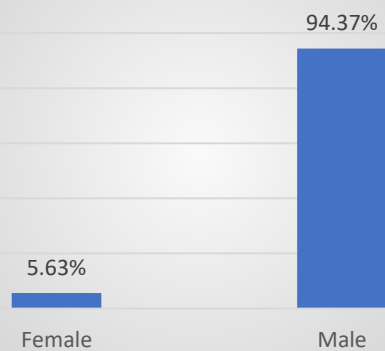

Sheriff's Daily Report

12/23/2020

Under the Custody of the Sheriff	
Total Male and Female	8,871
Jail Population	5,403
Community Corrections	3,468

Jail Population - Behind the Walls

Behind the Walls: Detainees that are physically housed under the Sheriff's custody 24 hours a day/7 days a week. This includes all populations listed on this chart - Divisional populations male & female, Outside Counties, Hospital, PRC, Women's Residential, & VRIC. Detainees in court-ordered treatment programs (PRC, Women's Residential, VRIC) are housed at CCDOC 24 hours a day/7 days week.

Sheriff's Daily Report

12/23/2020

CCSO Population Demographics

In Confinement

Gender Distribution

Race Distribution

Age Distribution

Community Corrections

Gender Distribution

Race Distribution

Age Distribution