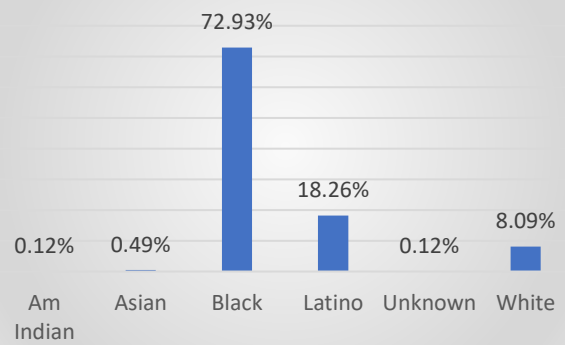

Sheriff's Daily Report

12/23/2020

Under the Custody of the Sheriff	
Total Male and Female	8,871
Jail Population	5,403
Community Corrections	3,468

Jail Population - Behind the Walls

Behind the Walls: Detainees that are physically housed under the Sheriff's custody 24 hours a day/7 days a week. This includes all populations listed on this chart - Divisional populations male & female, Outside Counties, Hospital, PRC, Women's Residential, & VRIC. Detainees in court-ordered treatment programs (PRC, Women's Residential, VRIC) are housed at CCDOC 24 hours a day/7 days week.

Sheriff's Daily Report

12/23/2020

CCSO Population Demographics

In Confinement

Gender Distribution

Race Distribution

Age Distribution

Community Corrections

Gender Distribution

Race Distribution

Age Distribution