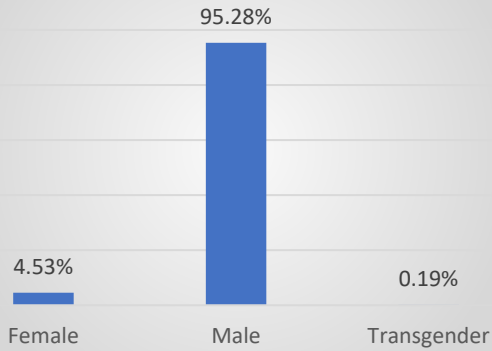

CCSO Population Demographics

In Confinement

Gender Distribution