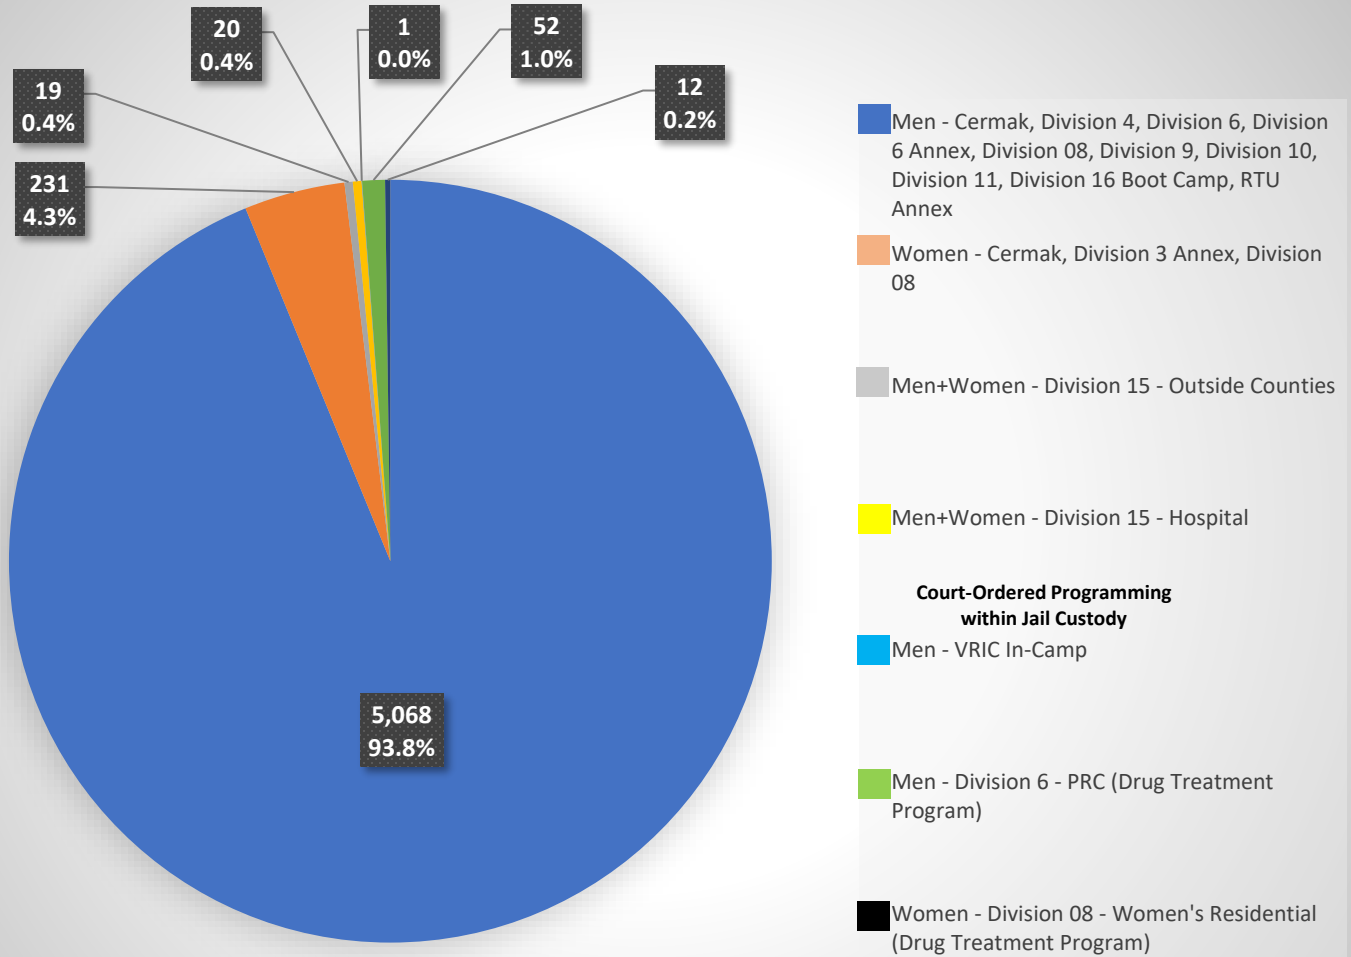

Sheriff's Daily Report

12/23/2020

Under the Custody of the Sheriff	
Total Male and Female	8,871
Jail Population	5,403
Community Corrections	3,468

Jail Population - Behind the Walls

Behind the Walls: Detainees that are physically housed under the Sheriff's custody 24 hours a day/7 days a week. This includes all populations listed on this chart - Divisional populations male & female, Outside Counties, Hospital, PRC, Women's Residential, & VRIC. Detainees in court-ordered treatment programs (PRC, Women's Residential, VRIC) are housed at CCDOC 24 hours a day/7 days week.

Sheriff's Daily Report

12/23/2020

CCSO Population Demographics

In Confinement

Gender Distribution

Race Distribution

Age Distribution

Community Corrections

Gender Distribution

Race Distribution

Age Distribution