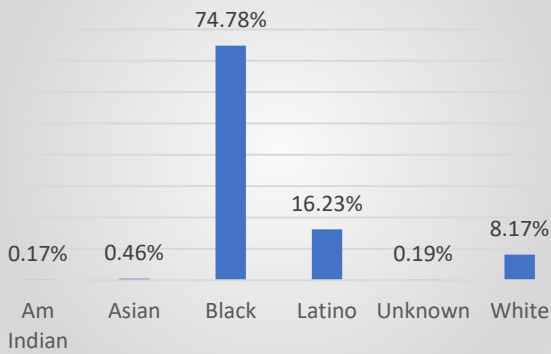

Sheriff's Daily Report

12/23/2020

Under the Custody of the Sheriff	
Total Male and Female	8,871
Jail Population	5,403
Community Corrections	3,468

Jail Population - Behind the Walls

Behind the Walls: Detainees that are physically housed under the Sheriff's custody 24 hours a day/7 days a week. This includes all populations listed on this chart - Divisional populations male & female, Outside Counties, Hospital, PRC, Women's Residential, & VRIC. Detainees in court-ordered treatment programs (PRC, Women's Residential, VRIC) are housed at CCDOC 24 hours a day/7 days week.

Sheriff's Daily Report

12/23/2020

CCSO Population Demographics

In Confinement

Gender Distribution

Race Distribution

Age Distribution

Community Corrections

Gender Distribution

Race Distribution

Age Distribution