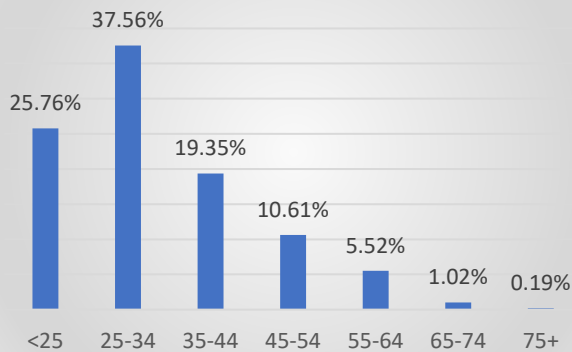

Sheriff's Daily Report

12/23/2020

Under the Custody of the Sheriff	
Total Male and Female	8,871
Jail Population	5,403
Community Corrections	3,468

Jail Population - Behind the Walls

Behind the Walls: Detainees that are physically housed under the Sheriff's custody 24 hours a day/7 days a week. This includes all populations listed on this chart - Divisional populations male & female, Outside Counties, Hospital, PRC, Women's Residential, & VRIC. Detainees in court-ordered treatment programs (PRC, Women's Residential, VRIC) are housed at CCDOC 24 hours a day/7 days week.

Sheriff's Daily Report

12/23/2020

CCSO Population Demographics

In Confinement

Gender Distribution

Race Distribution

Age Distribution

Community Corrections

Gender Distribution

Race Distribution

Age Distribution