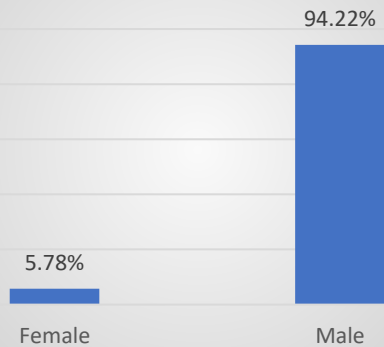

Sheriff's Daily Report

12/24/2020

Under the Custody of the Sheriff	
Total Male and Female	8,835
Jail Population	5,369
Community Corrections	3,466

Jail Population - Behind the Walls

Behind the Walls: Detainees that are physically housed under the Sheriff's custody 24 hours a day/7 days a week. This includes all populations listed on this chart - Divisional populations male & female, Outside Counties, Hospital, PRC, Women's Residential, & VRIC. Detainees in court-ordered treatment programs (PRC, Women's Residential, VRIC) are housed at CCDOC 24 hours a day/7 days week.

Sheriff's Daily Report

12/24/2020

CCSO Population Demographics

In Confinement

Gender Distribution

Race Distribution

Age Distribution

Community Corrections

Gender Distribution

Race Distribution

Age Distribution