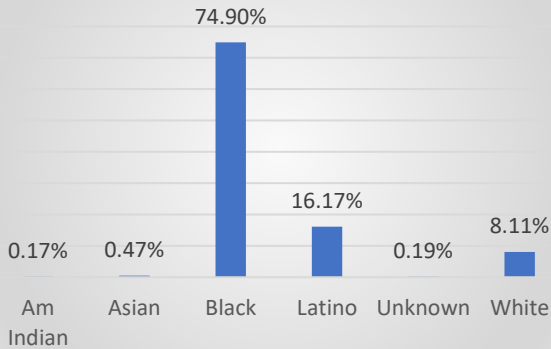

Sheriff's Daily Report

12/24/2020

Under the Custody of the Sheriff	
Total Male and Female	8,835
Jail Population	5,369
Community Corrections	3,466

Jail Population - Behind the Walls

Behind the Walls: Detainees that are physically housed under the Sheriff's custody 24 hours a day/7 days a week. This includes all populations listed on this chart - Divisional populations male & female, Outside Counties, Hospital, PRC, Women's Residential, & VRIC. Detainees in court-ordered treatment programs (PRC, Women's Residential, VRIC) are housed at CCDOC 24 hours a day/7 days week.

Sheriff's Daily Report

12/24/2020

CCSO Population Demographics

In Confinement

Gender Distribution

Race Distribution

Age Distribution

Community Corrections

Gender Distribution

Race Distribution

Age Distribution