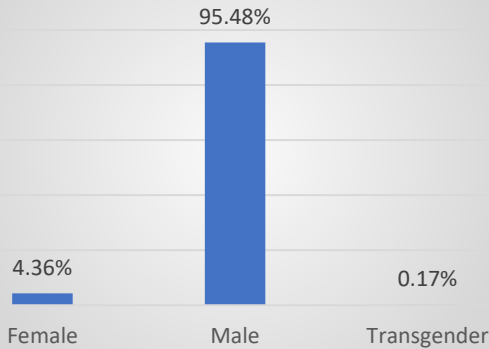

CCSO Population Demographics

In Confinement

Gender Distribution