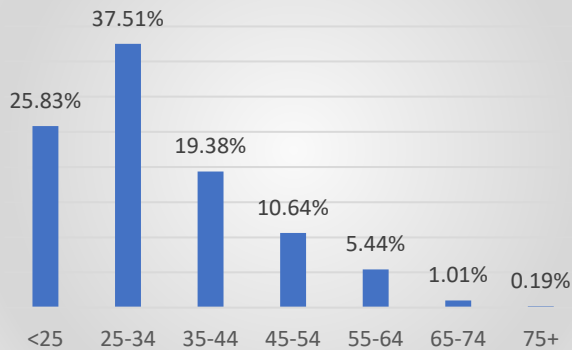

Sheriff's Daily Report

12/24/2020

Under the Custody of the Sheriff	
Total Male and Female	8,835
Jail Population	5,369
Community Corrections	3,466

Jail Population - Behind the Walls

Behind the Walls: Detainees that are physically housed under the Sheriff's custody 24 hours a day/7 days a week. This includes all populations listed on this chart - Divisional populations male & female, Outside Counties, Hospital, PRC, Women's Residential, & VRIC. Detainees in court-ordered treatment programs (PRC, Women's Residential, VRIC) are housed at CCDOC 24 hours a day/7 days week.

Sheriff's Daily Report

12/24/2020

CCSO Population Demographics

In Confinement

Gender Distribution

Race Distribution

Age Distribution

Community Corrections

Gender Distribution

Race Distribution

Age Distribution