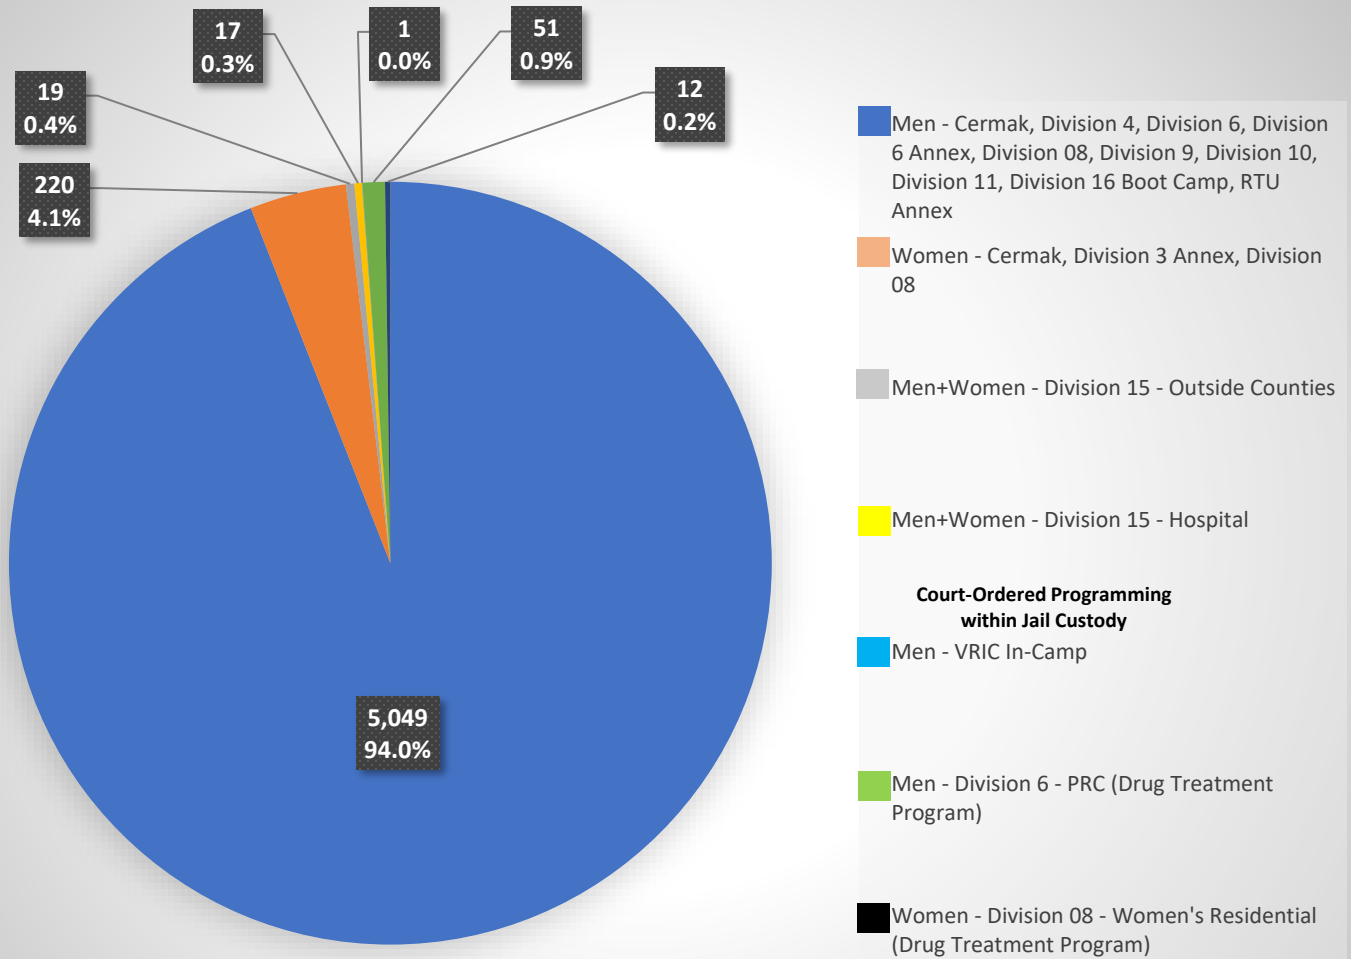

Sheriff's Daily Report

12/24/2020

Under the Custody of the Sheriff	
Total Male and Female	8,835
Jail Population	5,369
Community Corrections	3,466

Jail Population - Behind the Walls

Behind the Walls: Detainees that are physically housed under the Sheriff's custody 24 hours a day/7 days a week. This includes all populations listed on this chart - Divisional populations male & female, Outside Counties, Hospital, PRC, Women's Residential, & VRIC. Detainees in court-ordered treatment programs (PRC, Women's Residential, VRIC) are housed at CCDOC 24 hours a day/7 days week.

Sheriff's Daily Report

12/24/2020

CCSO Population Demographics

In Confinement

Gender Distribution

Race Distribution

Age Distribution

Community Corrections

Gender Distribution

Race Distribution

Age Distribution