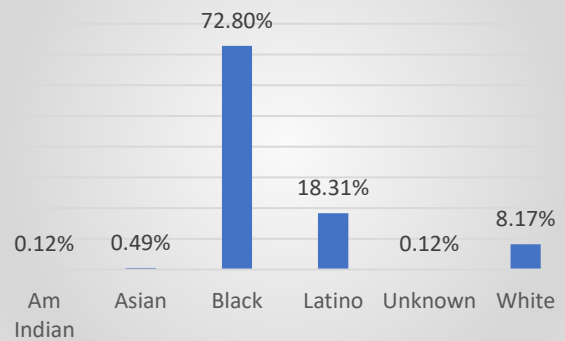

Sheriff's Daily Report

12/24/2020

Under the Custody of the Sheriff	
Total Male and Female	8,835
Jail Population	5,369
Community Corrections	3,466

Jail Population - Behind the Walls

Behind the Walls: Detainees that are physically housed under the Sheriff's custody 24 hours a day/7 days a week. This includes all populations listed on this chart - Divisional populations male & female, Outside Counties, Hospital, PRC, Women's Residential, & VRIC. Detainees in court-ordered treatment programs (PRC, Women's Residential, VRIC) are housed at CCDOC 24 hours a day/7 days week.

Sheriff's Daily Report

12/24/2020

CCSO Population Demographics

In Confinement

Gender Distribution

Race Distribution

Age Distribution

Community Corrections

Gender Distribution

Race Distribution

Age Distribution