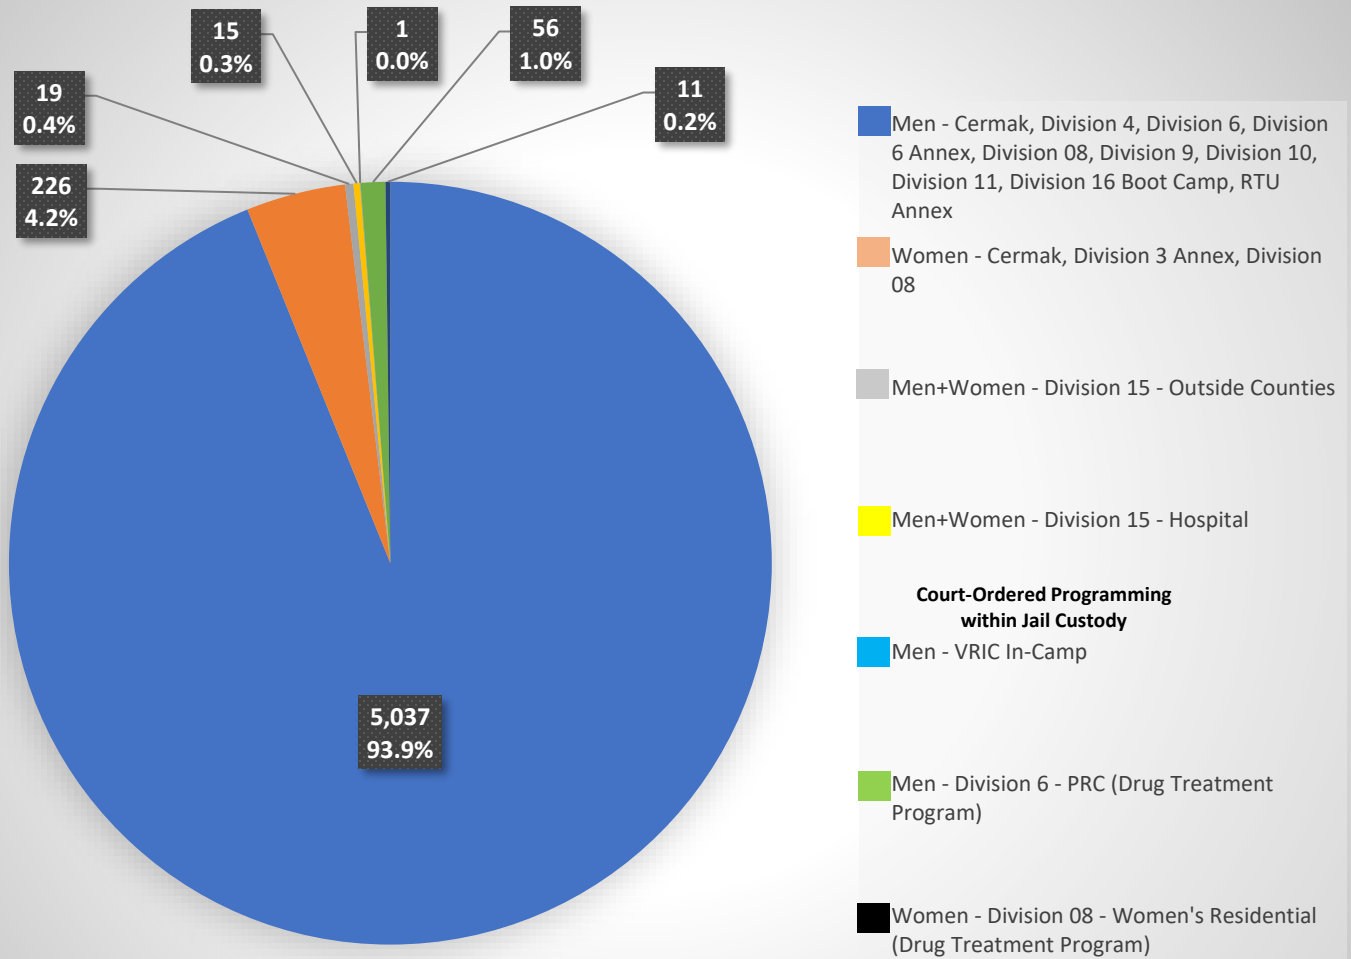

## 12/26/2020

Under the Custody of the Sheriff	
<b>Total Male and Female</b>	<b>8,857</b>
Jail Population	5,365
Community Corrections	3,492

### Jail Population - Behind the Walls

Behind the Walls: Detainees that are physically housed under the Sheriff's custody 24 hours a day/7 days a week. This includes all populations listed on this chart - Divisional populations male & female, Outside Counties, Hospital, PRC, Women's Residential, & VRIC. Detainees in court-ordered treatment programs (PRC, Women's Residential, VRIC) are housed at CCDOC 24 hours a day/7 days week.

#### Race Distribution

#### Age Distribution