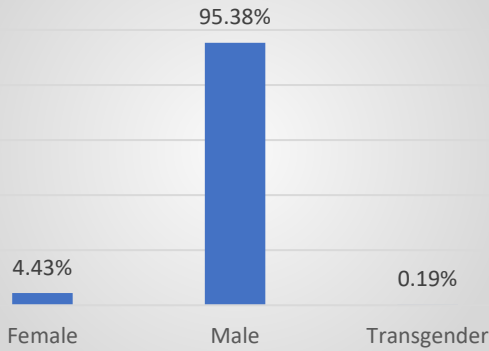

CCSO Population Demographics

In Confinement

Gender Distribution