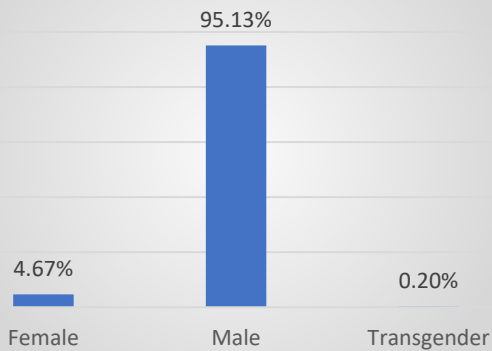

Sheriff's Daily Report

1/12/2021

CCSO Population Demographics

In Confinement

Gender Distribution