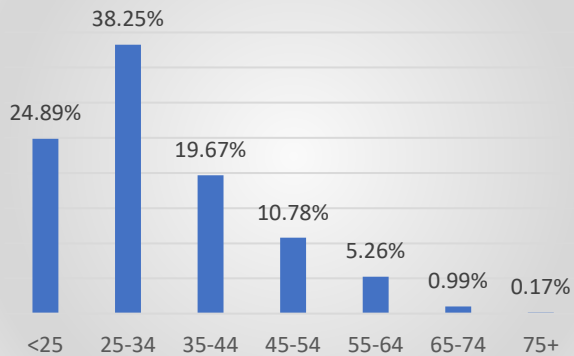

Sheriff's Daily Report

1/12/2021

Under the Custody of the Sheriff	
Total Male and Female	9,072
Jail Population	5,455
Community Corrections	3,617

Jail Population - Behind the Walls

Behind the Walls: Detainees that are physically housed under the Sheriff's custody 24 hours a day/7 days a week. This includes all populations listed on this chart - Divisional populations male & female, Outside Counties, Hospital, PRC, Women's Residential, & VRIC. Detainees in court-ordered treatment programs (PRC, Women's Residential, VRIC) are housed at CCDOC 24 hours a day/7 days week.

Sheriff's Daily Report

1/12/2021

CCSO Population Demographics

In Confinement

Gender Distribution

Race Distribution

Age Distribution

Community Corrections

Gender Distribution

Race Distribution

Age Distribution