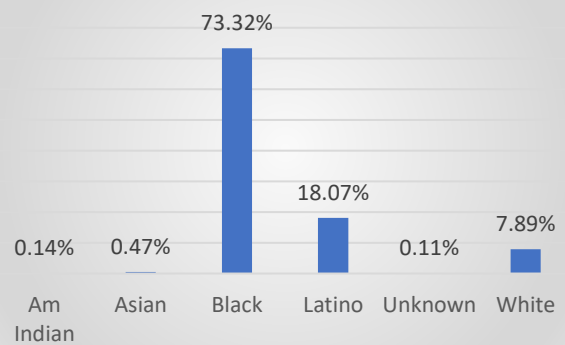

Sheriff's Daily Report

1/12/2021

Under the Custody of the Sheriff	
Total Male and Female	9,072
Jail Population	5,455
Community Corrections	3,617

Jail Population - Behind the Walls

Behind the Walls: Detainees that are physically housed under the Sheriff's custody 24 hours a day/7 days a week. This includes all populations listed on this chart - Divisional populations male & female, Outside Counties, Hospital, PRC, Women's Residential, & VRIC. Detainees in court-ordered treatment programs (PRC, Women's Residential, VRIC) are housed at CCDOC 24 hours a day/7 days week.

Sheriff's Daily Report

1/12/2021

CCSO Population Demographics

In Confinement

Gender Distribution

Race Distribution

Age Distribution

Community Corrections

Gender Distribution

Race Distribution

Age Distribution