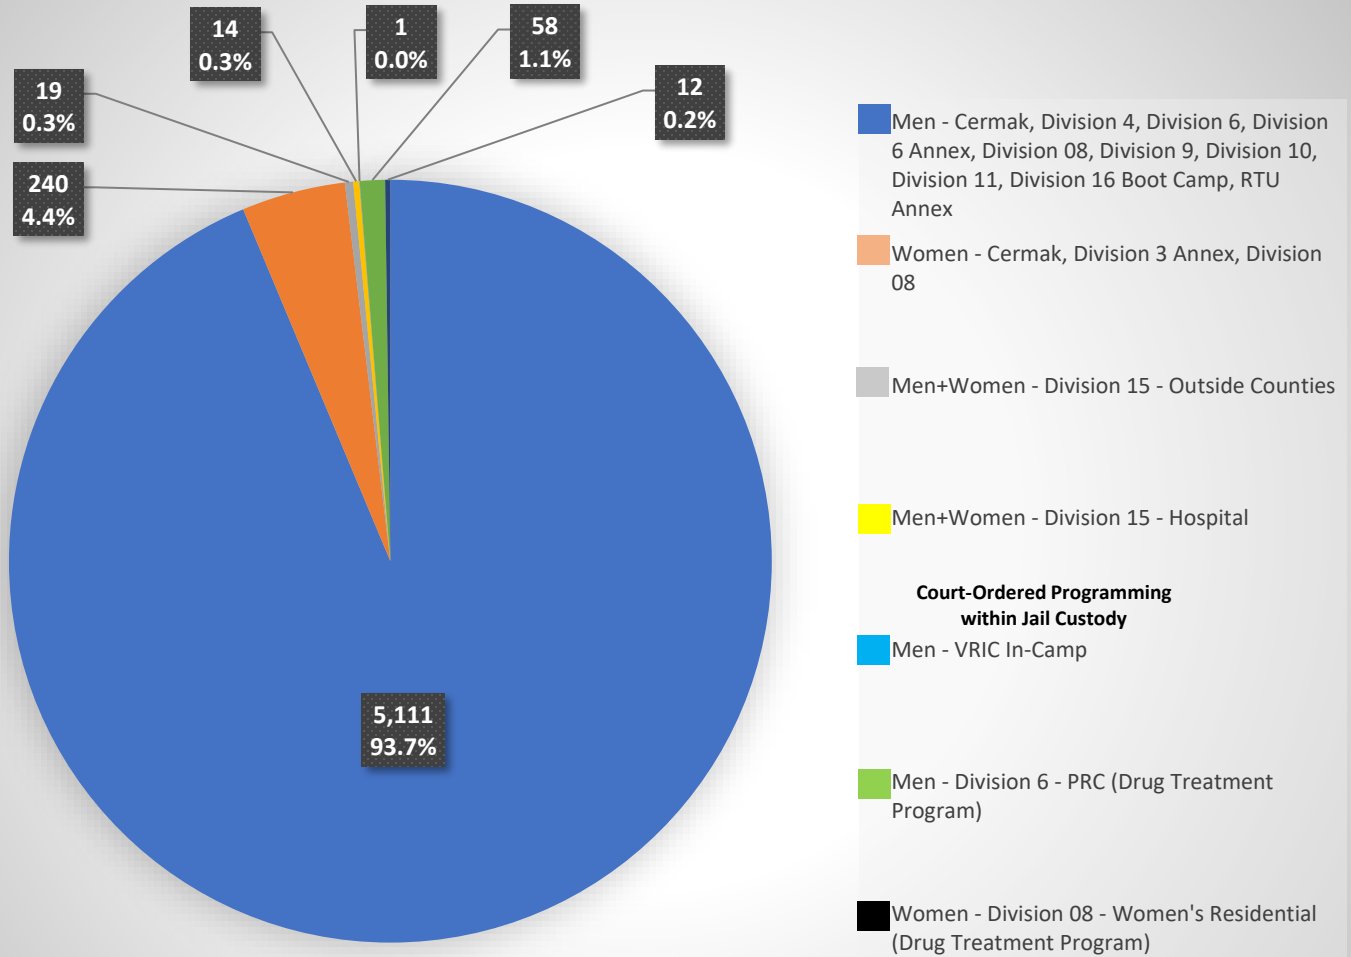

Sheriff's Daily Report

1/12/2021

Under the Custody of the Sheriff	
Total Male and Female	9,072
Jail Population	5,455
Community Corrections	3,617

Jail Population - Behind the Walls

Behind the Walls: Detainees that are physically housed under the Sheriff's custody 24 hours a day/7 days a week. This includes all populations listed on this chart - Divisional populations male & female, Outside Counties, Hospital, PRC, Women's Residential, & VRIC. Detainees in court-ordered treatment programs (PRC, Women's Residential, VRIC) are housed at CCDOC 24 hours a day/7 days week.

Sheriff's Daily Report

1/12/2021

CCSO Population Demographics

In Confinement

Gender Distribution

Race Distribution

Age Distribution

Community Corrections

Gender Distribution

Race Distribution

Age Distribution