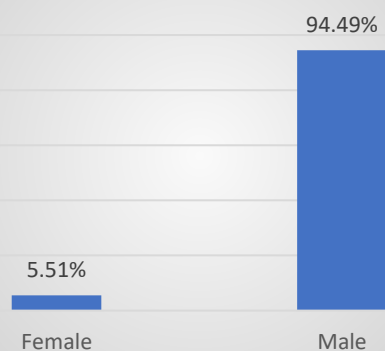

Sheriff's Daily Report

1/12/2021

Under the Custody of the Sheriff	
Total Male and Female	9,072
Jail Population	5,455
Community Corrections	3,617

Jail Population - Behind the Walls

Behind the Walls: Detainees that are physically housed under the Sheriff's custody 24 hours a day/7 days a week. This includes all populations listed on this chart - Divisional populations male & female, Outside Counties, Hospital, PRC, Women's Residential, & VRIC. Detainees in court-ordered treatment programs (PRC, Women's Residential, VRIC) are housed at CCDOC 24 hours a day/7 days week.

Sheriff's Daily Report

1/12/2021

CCSO Population Demographics

In Confinement

Gender Distribution

Race Distribution

Age Distribution

Community Corrections

Gender Distribution

Race Distribution

Age Distribution