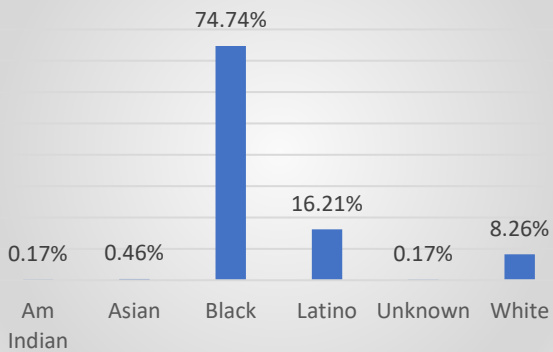

Sheriff's Daily Report

1/12/2021

Under the Custody of the Sheriff	
Total Male and Female	9,072
Jail Population	5,455
Community Corrections	3,617

Jail Population - Behind the Walls

Behind the Walls: Detainees that are physically housed under the Sheriff's custody 24 hours a day/7 days a week. This includes all populations listed on this chart - Divisional populations male & female, Outside Counties, Hospital, PRC, Women's Residential, & VRIC. Detainees in court-ordered treatment programs (PRC, Women's Residential, VRIC) are housed at CCDOC 24 hours a day/7 days week.

Sheriff's Daily Report

1/12/2021

CCSO Population Demographics

In Confinement

Gender Distribution

Race Distribution

Age Distribution

Community Corrections

Gender Distribution

Race Distribution

Age Distribution