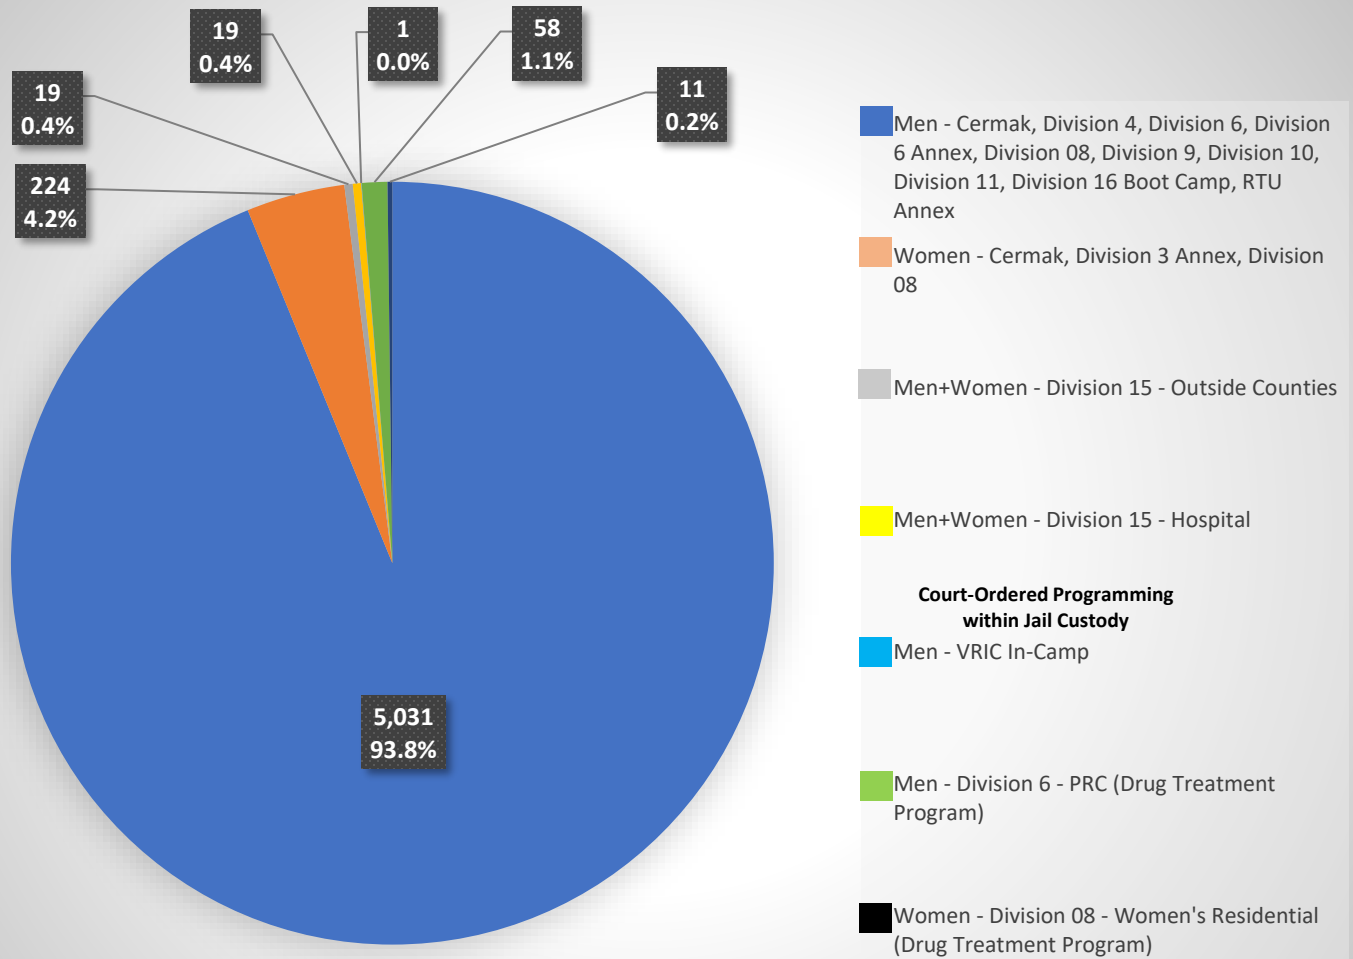

# Sheriff's Daily Report

1/16/2021

| Under the Custody of the Sheriff |              |
|----------------------------------|--------------|
| <b>Total Male and Female</b>     | <b>8,990</b> |
| Jail Population                  | 5,363        |
| Community Corrections            | 3,627        |

## Jail Population - Behind the Walls

Behind the Walls: Detainees that are physically housed under the Sheriff's custody 24 hours a day/7 days a week. This includes all populations listed on this chart - Divisional populations male & female, Outside Counties, Hospital, PRC, Women's Residential, & VRIC. Detainees in court-ordered treatment programs (PRC, Women's Residential, VRIC) are housed at CCDOC 24 hours a day/7 days week.

#### Race Distribution

#### Age Distribution